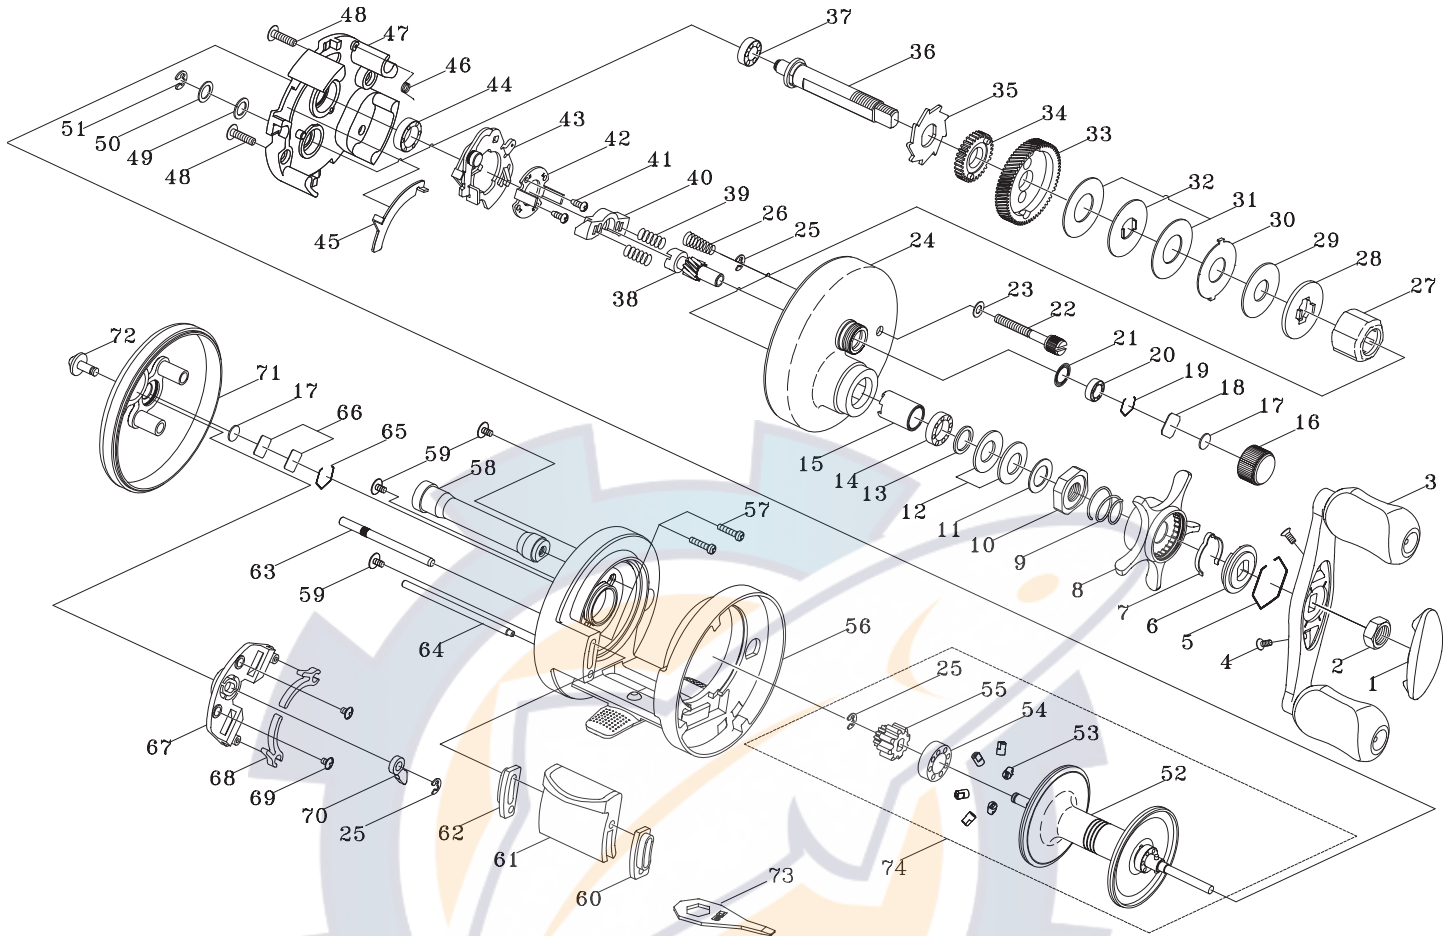

Please order by parts number, not key number  
 Bitte, Best.-Nr. angeben (Nicht "key" -nr.)  
 Veuillez indiquer le numero de la piece (Non "key" no.)

BAIT CASTING REEL

CAIMAN

CA205R

Key NO.

Parts No.

Parts name

Key NO.

Parts No.

Parts name

38	2G2-010-01	PINION GEAR
39	2Q1-031-01	YOKE SPRING
40	2A2-039-01	PINION YOKE
41	2E2-047-01	A20M-065 SCREW
42	2F8-030-01	CLUTCH CAM RETAINER
43	2YA-035-01	CLUTCH CAM ASSEMBLY
44	2Z1-010-05	812-3.5 BALL BEARING
45	2M2-003-01	OSCILLATING SLIDER
46	2Q3-086-01	RETRACTOR SPRING
47	2F8-039-01	GEAR SETTING PLATE
48	2E2-005-03	B26M-080 SCREW
49	2W1-054-01	052-080 WASHER
50	2W1-070-01	052-080 WASHER
51	2E5-013-01	E3.0 RETAINER
52	2YS-083-01	SPOOL ASSEMBLY
53	2C2-057-01	BRAKE COLLAR
54	2Z1-023-05	814-4 BALL BEARING
55	2F3-041-01	CLICK GEAR
56	2YB-098-01	BODY ASSEMBLY
57	2E2-034-01	A20M-090 SCREW
58	2C4-005-01	LEVEL WIND GUARD
59	2E2-003-01	B26M-036 SCREW
60	2C4-013-01	CASTING BAR GUIDE A
61	2C4-014-01	CASTING BAR GUIDE B
62	2YS-085-01	CASTING BAR ASSEMBLY
63	2P2-021-01	CASTING BAR PIN
64	2P4-008-03	CASTING BAR SUPPORT
65	2E4-011-01	BEARING RETAINER
66	2W5-015-01	CAST CONTROL SPACER
67	2F6-032-01	CLICK PLATE
68	2F2-020-01	CLICK SPRING
69	2E2-022-01	B20M-030 SCREW
70	2F4-018-01	CLICK PAWL
71	2F5-108-04	LEFT SIDE COVER
72	2F7-004-01	CLICK SWITCH
73	2X3-004-01	WRENCH
74	2YT-143-01	SPOOL ASSEMBLY