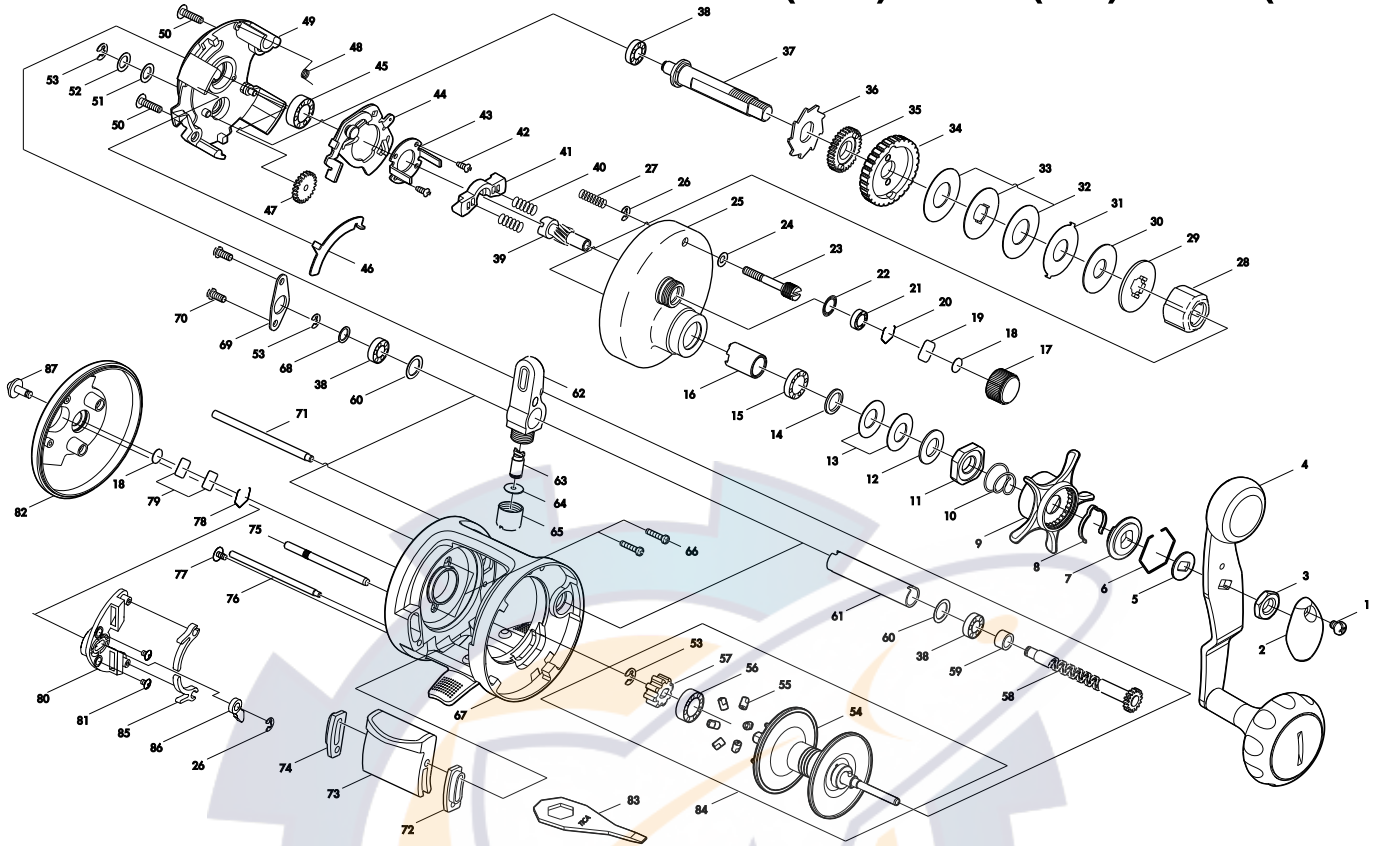

CAIMAN

BAIT CASTING REEL

CJ150R(BLUE) / CJ150R(RED) / CJ150R(GOLDEN)

Please order by parts number, not key number
Bitte, Best-Nr. angeben (Nicht "key" -nr.)
Veuillez indiquer le numero de la pièce (Non "key" no.)

Key No.

Parts No.

Parts Name

1	2E2-080-01	A30M-040 SCREW
2	2F5-050-01	HANDLE NUT CAP
3	2E3-068-01	HANDLE NUT
4	2YH-270-01	HANDLE TOTAL ASSEMBLY
5	2W2-058-01	KEY WASH
6	2E4-018-01	RETAINER
7	2F8-050-01	CLICK LEAF SPRING HOLDER
8	2L3-029-01	CLICK LEAF SPRING
9	2D4-008-02	STAR DRAG LEVER
10	2Q1-052-01	STAR DRAG SPRING
11	2E3-029-01	STAR DRAG NUT
12	2W1-020-01	081-130 WASHER
13	2L1-004-01	SPRING WASHER
14	2W1-035-05	080-105 WASHER
15	2Z1-024-05	812-2.5 BALL BEARING
16	2A4-022-01	ONE-WAY CLUTCH INNER TUBE
17	2E3-024-01	CAST CONTROL NUT
18	2W5-026-01	SPACER
19	2W5-029-01	CAST CONTROL SPACER
20	2E4-019-01	BEARING RETAINER
21	2Z1-001-05	508-2.5 BALL BEARING
22	2E9-005-01	O RING
23	2E0-011-01	RIGHT SIDE COVER SCREW
24	2W1-132-01	036-060 WASHER
25	2YF-029-07	RIGHT SIDE COVER ASSEMBLY
26	2E5-006-01	E2.5 RETAINER
27	2Q1-056-01	RIGHT SIDE COVER SCREW SPRING
28	2YZ-007-01	ONE-WAY CLUTCH BEARING ASSEMBLY
29	2W2-032-01	KEY WASHER
30	2W1-126-01	082-210 WASHER
31	2W3-017-01	EARED WASHER
32	2W1-111-01	100-230 WASHER
33	2W2-025-01	KEY WASHER
34	2G1-027-01	DRIVE GEAR
35	2YG-023-01	OSCILLATING GEAR ASSEMBLY
36	2A3-027-01	RATCHET
37	2M3-048-01	DRIVE SHAFT
38	2Z1-018-05	510-3 BALL BEARING
39	2G2-010-01	PINION GEAR
40	2Q1-031-01	YOKE SPRING
41	2A2-039-01	PINION YOKE
42	2E2-047-01	A20M-065 SCREW
43	2F8-030-01	CLUTCH CAM RETAINER
44	2YA-017-01	CLUTCH CAM ASSEMBLY
45	2Z1-010-05	812-3.5 BALL BEARING
46	2M2-002-01	CLUTCH PLATE
47	2G3-022-01	IDLE GEAR
48	2Q3-086-01	RETRACTOR SPRING
49	2F8-032-01	GEAR SETTING PLATE