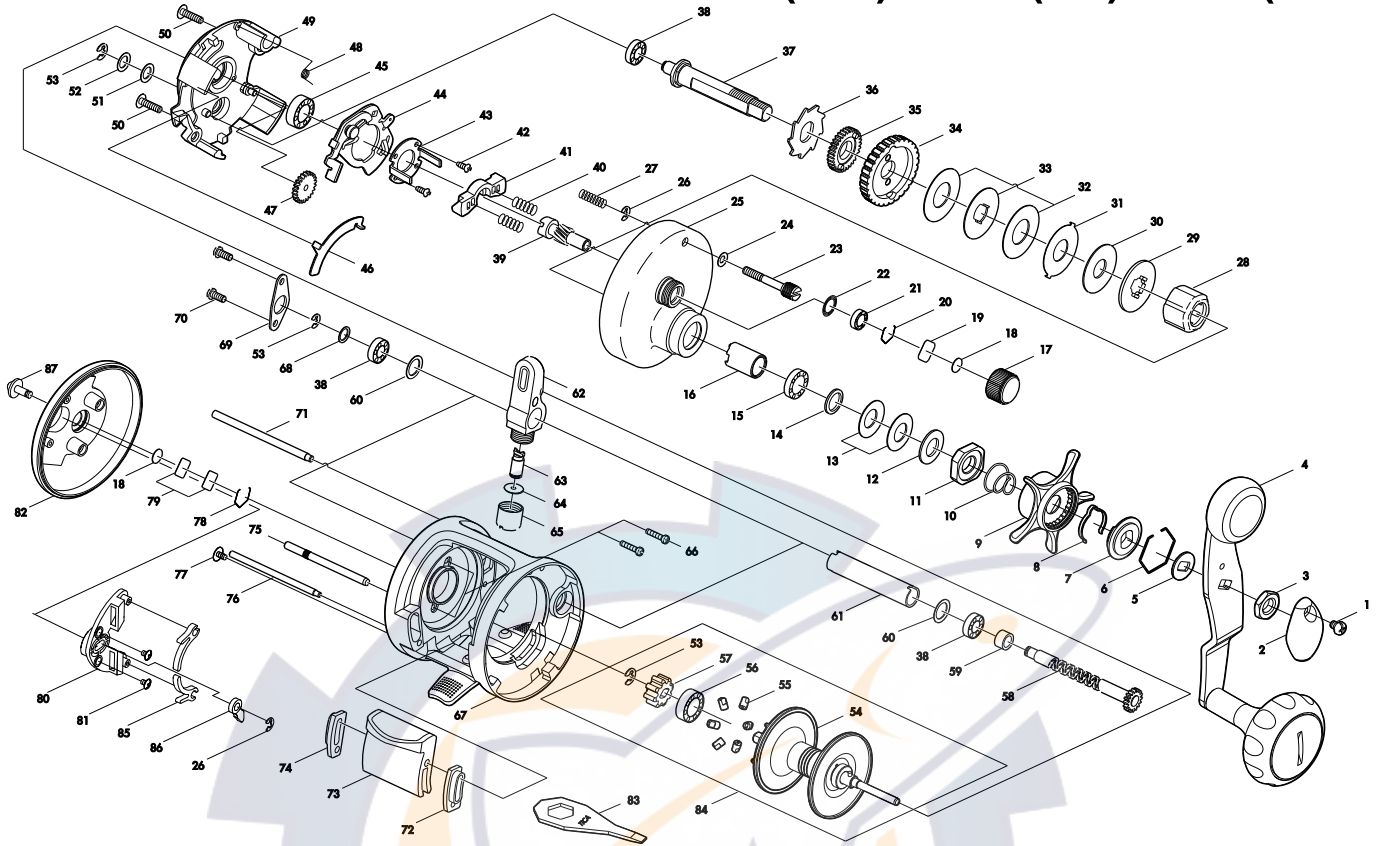

CAIMAN

BAIT CASTING REEL

CJ150R(BLUE) / CJ150R(RED) / CJ150R(GOLDEN)

Please order by parts number, not key number
 Bitte, Best-Nr. angeben (Nicht "key" -nr.)
 Veuillez indiquer le numero de la pièce (Non "key" no.)

Key No.

Parts No.

Parts Name

1	2E2-080-01
2	2F5-050-01
3	2E3-068-01
4	2YH-270-01
5	2W2-058-01
6	2E4-018-01
7	2F8-050-01
8	2L3-029-01
9	2D4-008-02
10	2Q1-052-01
11	2E3-029-01
12	2W1-020-01
13	2L1-004-01
14	2W1-035-05
15	2Z1-024-05
16	2A4-022-01
17	2E3-024-01
18	2W5-026-01
19	2W5-029-01
20	2E4-019-01
21	2Z1-001-05
22	2E9-005-01
23	2E0-011-01
24	2W1-132-01
25	2YF-029-07
26	2E5-006-01
27	2Q1-056-01
28	2YZ-007-01
29	2W2-032-01
30	2W1-126-01
31	2W3-017-01
32	2W1-111-01
33	2W2-025-01
34	2G1-027-01
35	2YG-023-01
36	2A3-027-01
37	2M3-048-01
38	2Z1-018-05
39	2G2-010-01
40	2Q1-031-01
41	2A2-039-01
42	2E2-047-01
43	2F8-030-01
44	2YA-017-01
45	2Z1-010-05
46	2M2-002-01
47	2G3-022-01
48	2Q3-086-01
49	2F8-032-01

A30M-040 SCREW
HANDLE NUT CAP
HANDLE NUT
HANDLE TOTAL ASSEMBLY
KEY WASH
RETAINER
CLICK LEAF SPRING HOLDER
CLICK LEAF SPRING
STAR DRAG LEVER
STAR DRAG SPRING
STAR DRAG NUT
081-130 WASHER
SPRING WASHER
080-105 WASHER
812-2.5 BALL BEARING
ONE-WAY CLUTCH INNER TUBE
CAST CONTROL NUT
SPACER
CAST CONTROL SPACER
BEARING RETAINER
508-2.5 BALL BEARING
O RING
RIGHT SIDE COVER SCREW
036-060 WASHER
RIGHT SIDE COVER ASSEMBLY
E2.5 RETAINER
RIGHT SIDE COVER SCREW SPRING
ONE-WAY CLUTCH BEARING ASSEMBLY
KEY WASHER
082-210 WASHER
EARED WASHER
100-230 WASHER
KEY WASHER
DRIVE GEAR
OSCILLATING GEAR ASSEMBLY
RATCHET
DRIVE SHAFT
510-3 BALL BEARING
PINION GEAR
YOKE SPRING
PINION YOKE
A20M-065 SCREW
CLUTCH CAM RETAINER
CLUTCH CAM ASSEMBLY
812-3.5 BALL BEARING
CLUTCH PLATE
IDLE GEAR
RETRACTOR SPRING
GEAR SETTING PLATE