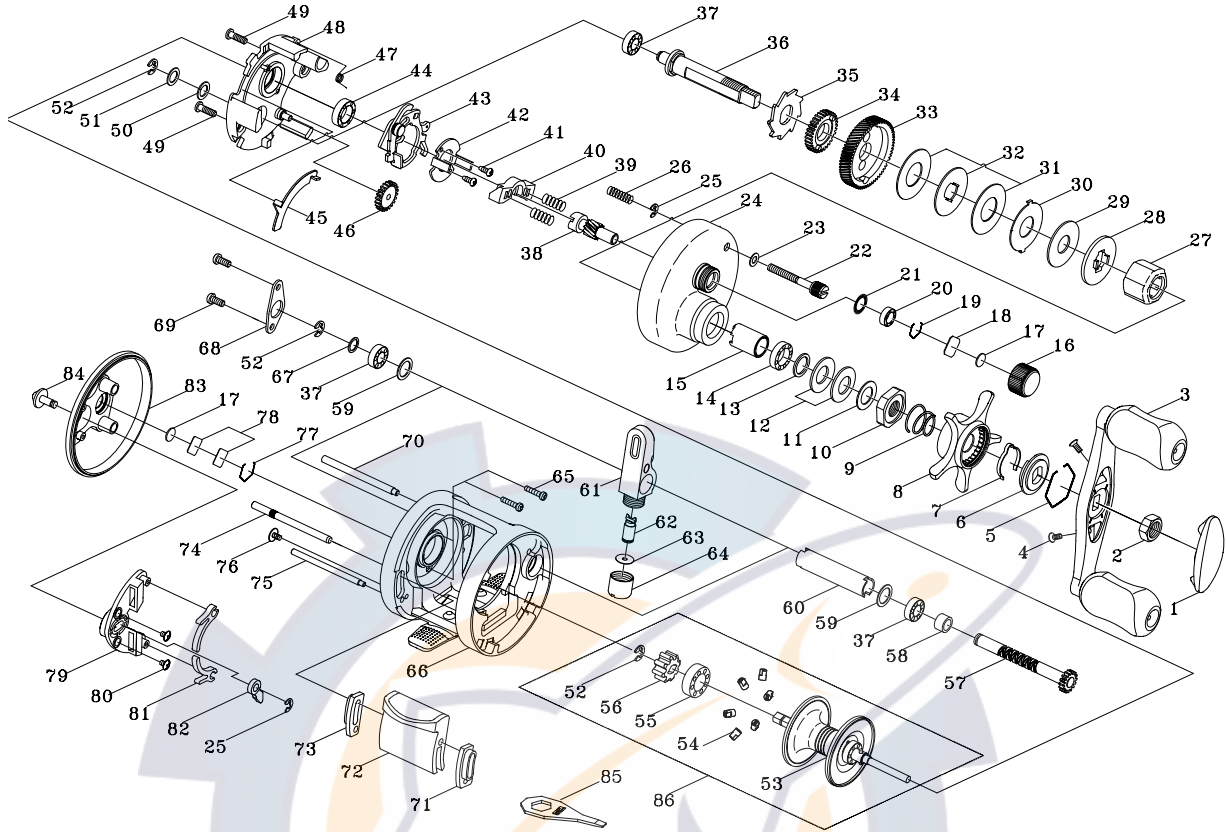

BAIT CASTING REEL

CAIMAN

CM100R / CA100R

Please order by parts number, not key number
 Bitte, Best.-Nr. angeben (Nicht "key" -nr.)
 Veuillez indiquer le numero de la piece (Non "key" no.)

Key No.	Parts No.	Parts Name	Key No.	Parts No.	Parts Name
1	2F5-097-01	HANDLE NUT CAP	48	2F8-016-01	GEAR SETTING PLATE
2	2E3-016-01	NUT	49	2E2-031-01	A26M-075 SCREW
3	2YH-079-01	HANDLE ASSEMBLY	50	2W1-054-01	052-080 WASHER
4	2E2-030-01	F20M-050 SCREW	51	2W1-070-01	052-080 WASHER
5	2E4-018-01	RETAINER	52	2E5-013-01	E3.0 RETAINER
6	2F8-050-01	CLICK LEAF SPRING HOLDER	53	2YS-061-01	SPOOL ASSEMBLY
7	2L3-029-01	STAR DRAG CLICK LEAF SPRING	54	2C2-057-01	BRAKE COLLAR
8	2D4-008-01	STAR DRAG LEVER	55	2Z1-023-05	814-4 BALL BEARING
9	2Q1-052-01	STAR DRAG SPRING	56	2F3-037-01	CLICK GEAR
10	2E3-029-01	STAR DRAG NUT	57	2YM-041-01	WORM SHAFT ASSEMBLY
11	2W1-020-01	081-130 WASHER	58	2C1-059-01	SPACER
12	2L1-004-01	SPRING WASHER	59	2W1-078-01	072-100 WASHER
13	2W1-035-05	080-105 WASHER	60	2C4-015-01	LEVEL WIND GUARD
14	2Z1-024-05	812-2.5 BALL BEARING	61	2YR-038-01	LINE GUIDE ASSEMBLY
15	2A4-022-01	ONE-WAY CLUTCH INNER TUBE	62	2M5-005-01	LINE GUIDE PIN
16	2E3-024-01	CAST CONTROL NUT	63	2W1-100-01	020-068 WASHER
17	2W5-026-01	SPACER	64	2E3-014-01	LINE GUIDE NUT
18	2W5-029-01	CAST CONTROL SPACER	65	2E2-034-01	A20M-090 SCREW
19	2E4-019-01	BEARING RETAINER	66	2YB-096-01	BODY ASSEMBLY
20	2Z1-001-05	508-2.5 BALL BEARING	67	2W1-046-01	051-068 WASHER
21	2E9-005-01	O RING	68	2F6-050-01	BEARING HOLDING PLATE
22	2E0-011-01	RIGHT SIDE COVER SCREW	69	2E2-037-01	A26M-060 SCREW
23	2W1-132-01	036-060 WASHER	70	2P4-006-02	LEVEL WIND GUIDE
24	2YF-034-04	RIGHT SIDE COVER ASSEMBLY	71	2C4-013-01	CASTING BAR GUIDE A
25	2E5-006-01	E2.5 RETAINER	72	2YS-085-01	CASTING BAR ASSEMBLY
26	2Q1-056-01	RIGHT SIDE COVER SCREW SPRING	73	2C4-014-01	CASTING BAR GUIDE B
27	2YZ-007-01	ONE-WAY CLUTCH BEARING ASSEMBLY	74	2P2-021-01	CASTING BAR PIN
28	2W2-032-01	KEY WASHER	75	2P4-008-02	CASTING BAR SUPPORT
29	2W1-126-01	082-210 WASHER	76	2E2-003-01	B26M-036 SCREW
30	2W3-017-01	EARED WASHER	77	2E4-011-01	BEARING RETAINER
31	2W1-111-01	100-230 WASHER	78	2W5-015-01	CAST CONTROL SPACER
32	2W2-025-01	KEY WASHER	79	2F6-055-01	CLICK PLATE
33	2G1-027-01	DRIVE GEAR	80	2E2-022-01	B20M-030 SCREW
34	2YG-023-01	OSCILLATING GEAR ASSEMBLY	81	2F2-020-01	CLICK SPRING
35	2A3-027-01	RATCHET	82	2F4-018-01	CLICK PAWL
36	2M3-048-01	DRIVE SHAFT	83	2F5-123-01	LEFT SIDE COVER
37	2Z1-018-05	510-3 BALL BEARING	84	2F7-004-01	CLICK SWITCH
38	2G2-010-01	PINION GEAR	85	2X3-004-01	WRENCH
39	2Q1-031-01	YOKE SPRING	86	2YT-144-01	SPOOL ASSEMBLY
40	2A2-039-01	PINION YOKE			
41	2E2-047-01	A20M-065 SCREW			
42	2F8-030-01	CLUTCH CAM RETAINER	CA100R	SPECIAL PARTS	
43	2YA-018-01	CLUTCH CAM ASSEMBLY	1	2F5-097-02	HANDLE NUT CAP
44	2Z1-010-05	812-3.5 BALL BEARING	3	2YH-079-03	HANDLE ASSEMBLY
45	2M2-017-01	CLUTCH PLATE	8	2D4-008-03	STAR DRAG LEVER
46	2G3-022-01	IDLE GEAR	24	2YF-034-06	RIGHT SIDE COVER ASSEMBLY
47	2Q3-086-01	RETRACTOR SPRING	66	2YB-096-03	BODY ASSEMBLY
			83	2F5-123-03	LEFT SIDE COVER