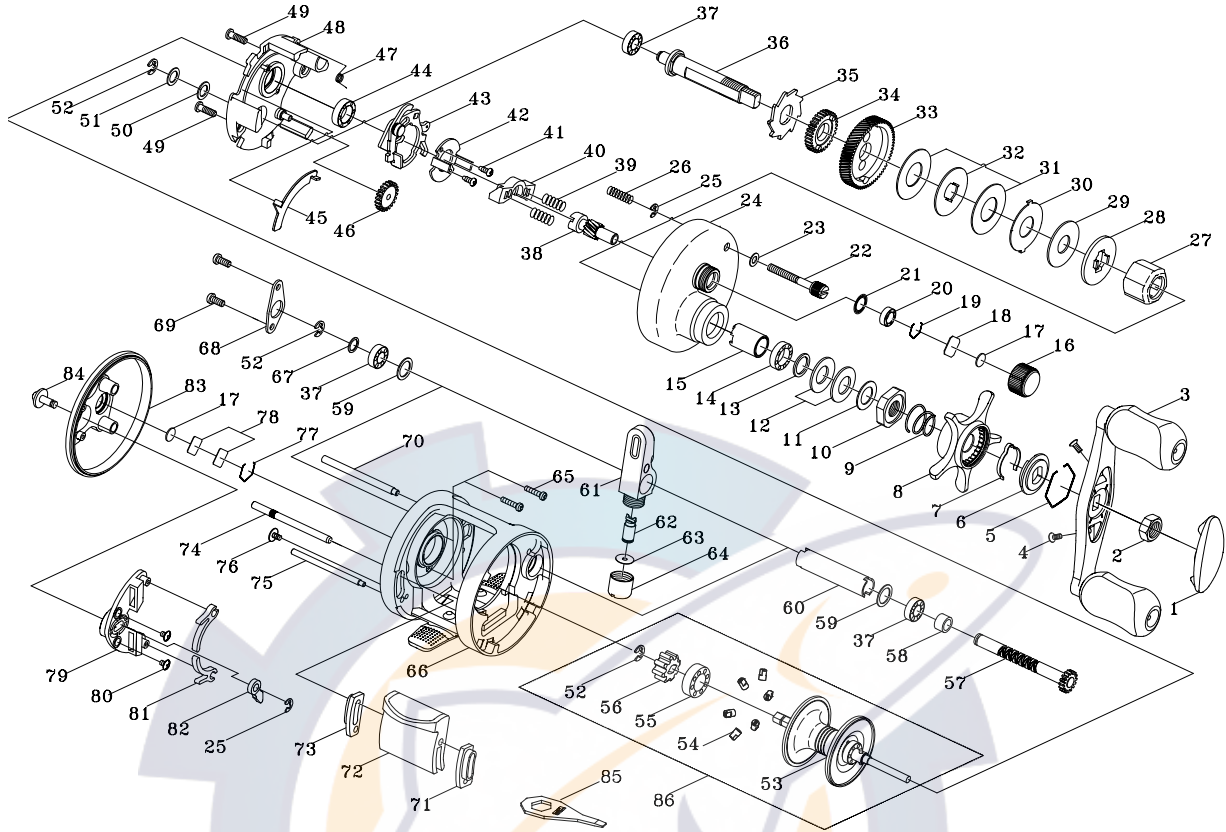

BAIT CASTING REEL

CAIMAN

CM100R / CA100R

Please order by parts number, not key number
Bitte, Best.-Nr. angeben (Nicht "key" -nr.)
Veuillez indiquer le numero de la piece (Non "key" no.)

Key No.

Parts No.

Parts Name

Key No.

Parts No.

Parts Name

1	2F5-097-01	HANDLE NUT CAP	48	2F8-016-01	GEAR SETTING PLATE
2	2E3-016-01	NUT	49	2E2-031-01	A26M-075 SCREW
3	2YH-079-01	HANDLE ASSEMBLY	50	2W1-054-01	052-080 WASHER
4	2E2-030-01	F20M-050 SCREW	51	2W1-070-01	052-080 WASHER
5	2E4-018-01	RETAINER	52	2E5-013-01	E3.0 RETAINER
6	2F8-050-01	CLICK LEAF SPRING HOLDER	53	2YS-061-01	SPOOL ASSEMBLY
7	2L3-029-01	STAR DRAG CLICK LEAF SPRING	54	2C2-057-01	BRAKE COLLAR
8	2D4-008-01	STAR DRAG LEVER	55	2Z1-023-05	814-4 BALL BEARING
9	2Q1-052-01	STAR DRAG SPRING	56	2F3-037-01	CLICK GEAR
10	2E3-029-01	STAR DRAG NUT	57	2YM-041-01	WORM SHAFT ASSEMBLY
11	2W1-020-01	081-130 WASHER	58	2C1-059-01	SPACER
12	2L1-004-01	SPRING WASHER	59	2W1-078-01	072-100 WASHER
13	2W1-035-05	080-105 WASHER	60	2C4-015-01	LEVEL WIND GUARD
14	2Z1-024-05	812-2.5 BALL BEARING	61	2YR-038-01	LINE GUIDE ASSEMBLY
15	2A4-022-01	ONE-WAY CLUTCH INNER TUBE	62	2M5-005-01	LINE GUIDE PIN
16	2E3-024-01	CAST CONTROL NUT	63	2W1-100-01	020-068 WASHER
17	2W5-026-01	SPACER	64	2E3-014-01	LINE GUIDE NUT
18	2W5-029-01	CAST CONTROL SPACER	65	2E2-034-01	A20M-090 SCREW
19	2E4-019-01	BEARING RETAINER	66	2YB-096-01	BODY ASSEMBLY
20	2Z1-001-05	508-2.5 BALL BEARING	67	2W1-046-01	051-068 WASHER
21	2E9-005-01	O RING	68	2F6-050-01	BEARING HOLDING PLATE
22	2E0-011-01	RIGHT SIDE COVER SCREW	69	2E2-037-01	A26M-060 SCREW
23	2W1-132-01	036-060 WASHER	70	2P4-006-02	LEVEL WIND GUIDE
24	2YF-034-04	RIGHT SIDE COVER ASSEMBLY	71	2C4-013-01	CASTING BAR GUIDE A
25	2E5-006-01	E2.5 RETAINER	72	2YS-085-01	CASTING BAR ASSEMBLY
26	2Q1-056-01	RIGHT SIDE COVER SCREW SPRING	73	2C4-014-01	CASTING BAR GUIDE B
27	2YZ-007-01	ONE-WAY CLUTCH BEARING ASSEMBLY	74	2P2-021-01	CASTING BAR PIN
28	2W2-032-01	KEY WASHER	75	2P4-008-02	CASTING BAR SUPPORT
29	2W1-126-01	082-210 WASHER	76	2E2-003-01	B26M-036 SCREW
30	2W3-017-01	EARED WASHER	77	2E4-011-01	BEARING RETAINER
31	2W1-111-01	100-230 WASHER	78	2W5-015-01	CAST CONTROL SPACER
32	2W2-025-01	KEY WASHER	79	2F6-055-01	CLICK PLATE
33	2G1-027-01	DRIVE GEAR	80	2E2-022-01	B20M-030 SCREW
34	2YG-023-01	OSCILLATING GEAR ASSEMBLY	81	2F2-020-01	CLICK SPRING
35	2A3-027-01	RATCHET	82	2F4-018-01	CLICK PAWL
36	2M3-048-01	DRIVE SHAFT	83	2F5-123-01	LEFT SIDE COVER
37	2Z1-018-05	510-3 BALL BEARING	84	2F7-004-01	CLICK SWITCH
38	2G2-010-01	PINION GEAR	85	2X3-004-01	WRENCH
39	2Q1-031-01	YOKE SPRING	86	2YT-144-01	SPOOL ASSEMBLY
40	2A2-039-01	PINION YOKE			
41	2E2-047-01	A20M-065 SCREW			
42	2F8-030-01	CLUTCH CAM RETAINER	CA100R	SPECIAL PARTS	
43	2YA-018-01	CLUTCH CAM ASSEMBLY	1	2F5-097-02	HANDLE NUT CAP
44	2Z1-010-05	812-3.5 BALL BEARING	3	2YH-079-03	HANDLE ASSEMBLY
45	2M2-017-01	CLUTCH PLATE	8	2D4-008-03	STAR DRAG LEVER
46	2G3-022-01	IDLE GEAR	24	2YF-034-06	RIGHT SIDE COVER ASSEMBLY
47	2Q3-086-01	RETRACTOR SPRING	66	2YB-096-03	BODY ASSEMBLY
			83	2F5-123-03	LEFT SIDE COVER