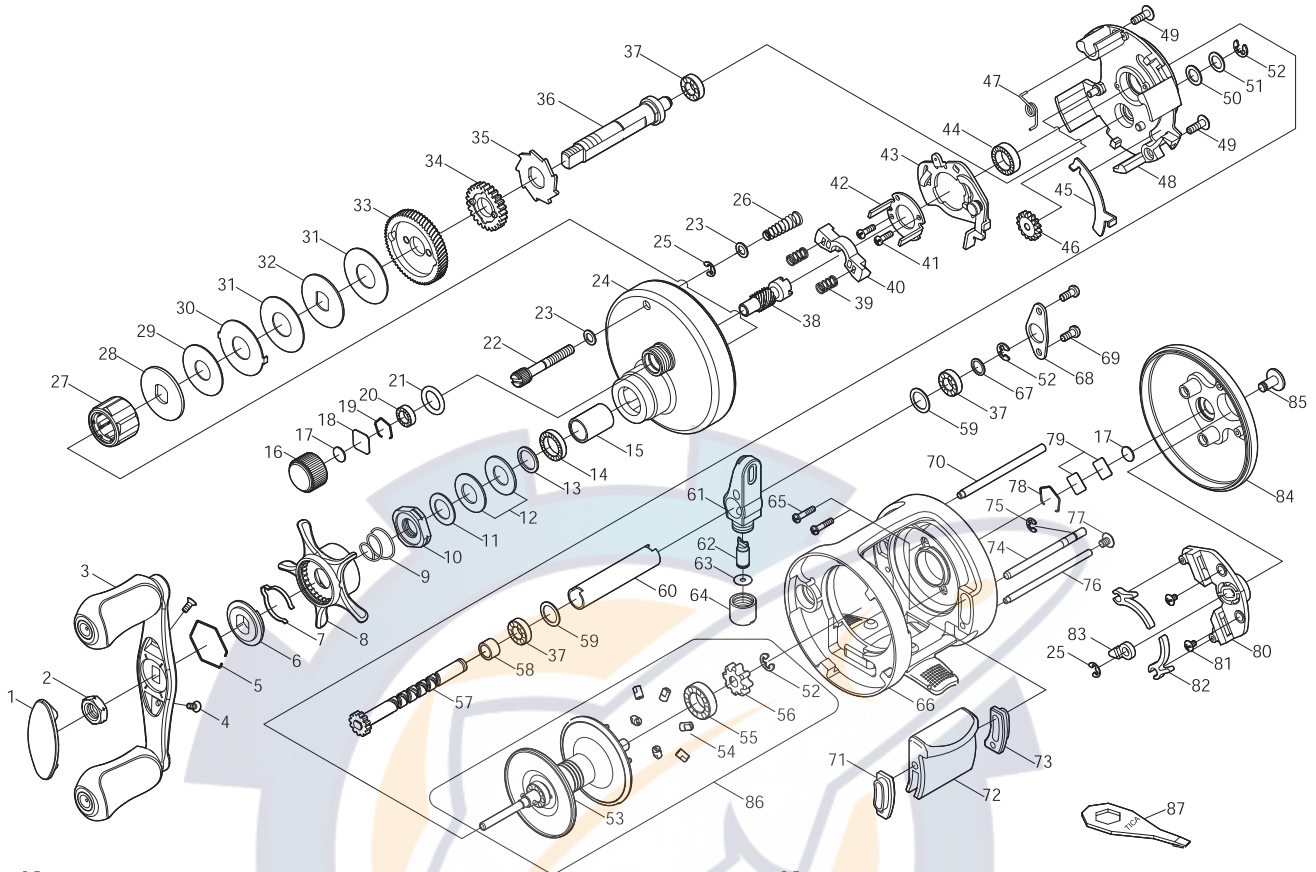

BAIT CASTING REEL

CAIMAN

CM151R / CA151R

Key NO.

Parts No.

Parts name

1	2F5-097-01	HANDLE NUT CAP
2	2E3-016-02	NUT
3	2YH-079-01	HANDLE TOTAL ASSEMBLY
4	2E2-030-02	F20M-050 SCREW
5	2E4-018-01	RETAINER
6	2F8-050-01	CLICK LEAF SPRING HOLDER
7	2L3-029-01	CLICK LEAF SPRING
8	2D4-008-01	STAR DRAG LEVER
9	2Q1-052-01	STAR DRAG SPRING
10	2E3-029-02	STAR DRAG NUT
11	2W1-020-01	081-130 WASHER
12	2L1-004-01	SPRING WASHER
13	2W1-035-05	080-105 WASHER
14	2Z1-024-05	812-2.5 BALL BEARING
15	2A4-022-01	ONE-WAY CLUTCH INNER TUBE
16	2E3-024-01	CAST CONTROL NUT
17	2W5-026-01	SPACER
18	2W5-029-01	CAST CONTROL SPACER
19	2E4-019-01	BEARING RETAINER
20	2Z1-001-05	508-2.5 BALL BEARING
21	2E9-005-01	O RING
22	2E0-011-01	RIGHT SIDE COVER SCREW
23	2W1-132-01	036-060 WASHER
24	2YF-145-01	LEFT SIDE COVER ASSEMBLY
25	2E5-006-01	E2.5 RETAINER
26	2Q1-056-01	RIGHT SIDE COVER SCREW SPRING
27	2YZ-007-01	ONE-WAY CLUTCH BEARING ASSEMBLY
28	2W2-032-01	KEY WASHER
29	2W1-126-01	082-210 WASHER
30	2W3-017-01	EARED WASHER
31	2W1-111-01	100-230 WASHER
32	2W2-025-01	KEY WASHER
33	2G1-032-01	DRIVE GEAR
34	2YG-023-01	OSCILLATING GEAR ASSEMBLY
35	2A3-027-01	RATCHET
36	2M3-048-02	DRIVE SHAFT
37	2Z1-018-05	510-3 BALL BEARING
38	2G2-046-01	PINION GEAR
39	2Q1-031-01	YOKE SPRING
40	2A2-050-01	PINION YOKE
41	2E2-047-01	A20M-065 SCREW
42	2F8-030-01	CLUTCH CAM RETAINER
43	2YA-032-01	CLUTCH CAM ASSEMBLY
44	2Z1-010-05	812-3.5 BALL BEARING
45	2M2-020-01	CLUTCH PLATE
46	2G3-022-01	IDLE GEAR
47	2Q3-089-01	RETRACTOR SPRING