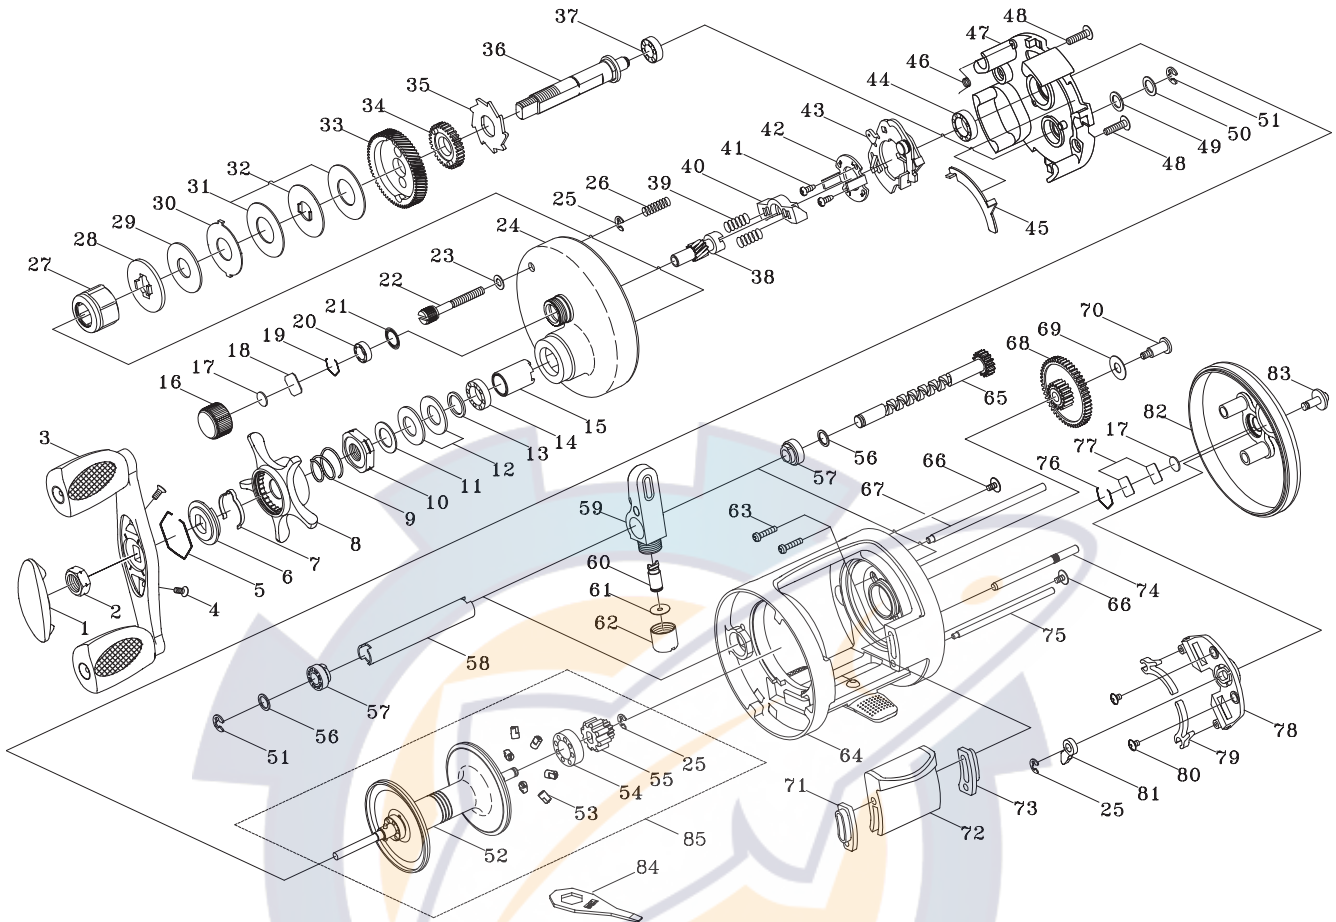

BAIT CASTING REEL

CAIMAN

CT201R

Key NO.	Parts No.	Parts name
1	2F5-097-01	HANDLE NUT CAP
2	2E3-016-02	NUT
3	2YH-084-01	HANDLE ASSEMBLY
4	2E2-030-02	F20M-050 SCREW
5	2E4-018-01	RETAINER
6	2F8-050-01	CLICK LEAF SPRING HOLDER
7	2L3-029-01	STAR DRAG CLICK LEAF SPRING
8	2D4-008-02	STAR DRAG LEVER
9	2Q1-052-01	STAR DRAG SPRING
10	2E3-029-02	STAR DRAG NUT
11	2W1-020-01	081-130 WASHER
12	2L1-004-01	SPRING WASHER
13	2W1-035-05	080-105 WASHER
14	2Z1-024-05	812-2.5 BALL BEARING
15	2A4-022-01	ONE-WAY CLUTCH INNER TUBE
16	2E3-024-01	CAST CONTROL NUT
17	2W5-026-01	SPACER
18	2W5-029-01	CAST CONTROL SPACER
19	2E4-019-01	BEARING RETAINER
20	2Z1-001-05	508-2.5 BALL BEARING
21	2E9-005-01	O RING
22	2E0-011-01	RIGHT SIDE COVER SCREW
23	2W1-132-01	036-060 WASHER
24	2YF-046-05	LEFT SIDE COVER ASSEMBLY
25	2E5-006-01	E2.5 RETAINER
26	2Q1-056-01	RIGHT SIDE COVER SCREW SPRING
27	2YZ-007-01	ONE-WAY CLUTCH BEARING ASSEMBLY
28	2W2-032-01	KEY WASHER
29	2W1-126-01	082-210 WASHER
30	2W3-017-01	EARED WASHER
31	2W1-111-01	100-230 WASHER
32	2W2-025-01	KEY WASHER
33	2G1-032-01	DRIVE GEAR
34	2YG-023-01	OSCILLATING GEAR ASSEMBLY
35	2A3-027-01	RATCHET
36	2M3-053-02	DRIVE SHAFT
37	2Z1-018-05	510-3 BALL BEARING
38	2G2-046-01	PINION GEAR
39	2Q1-031-01	YOKE SPRING
40	2A2-050-01	PINION YOKE
41	2E2-047-01	A20M-065 SCREW
42	2F8-030-01	CLUTCH CAM RETAINER
43	2YA-019-01	CLUTCH CAM ASSEMBLY