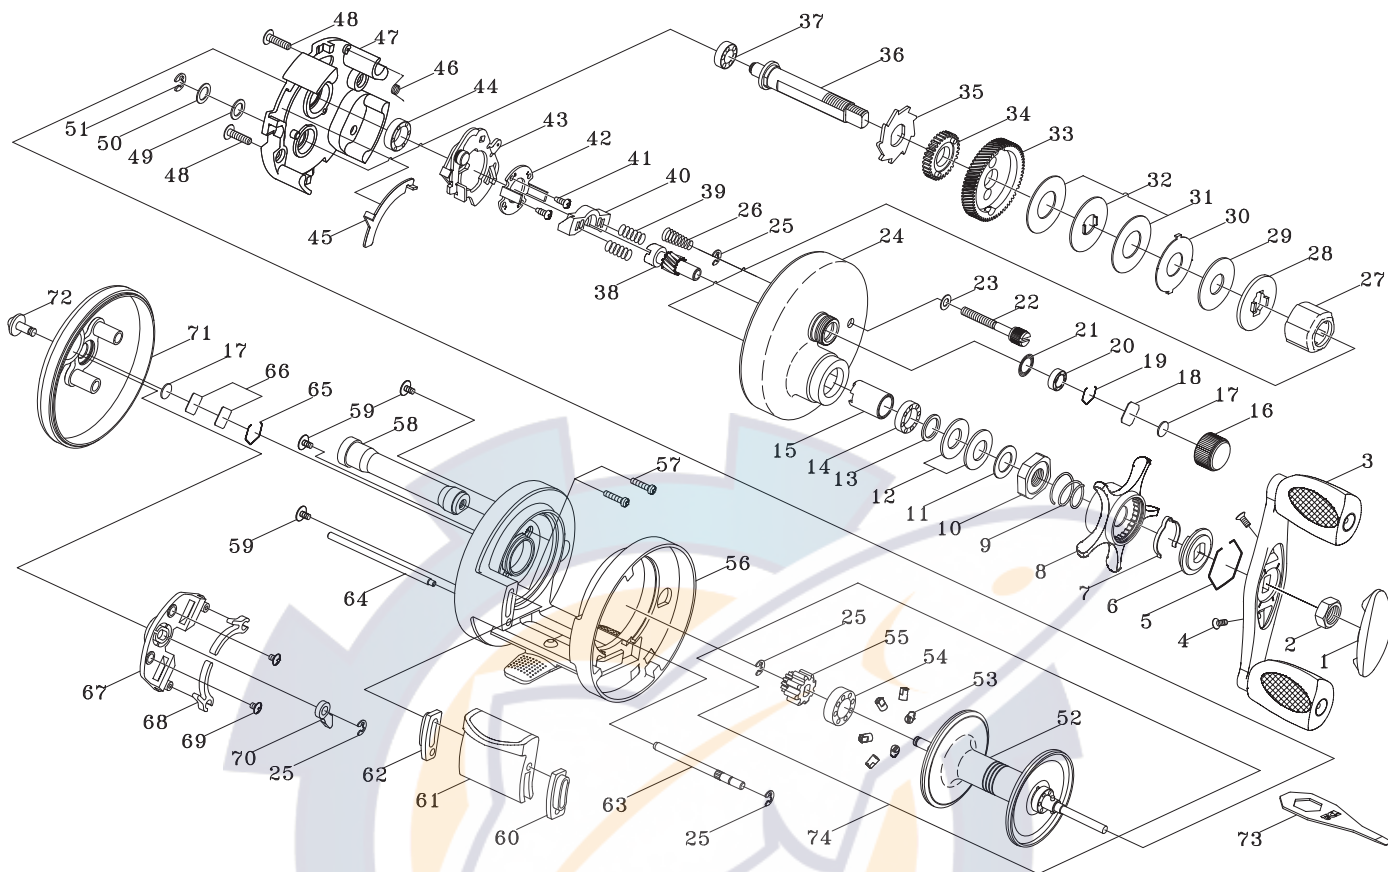

BAIT CASTING REEL

CAIMAN

CT205R

Please order by parts number, not key number
Bitte, Best.-Nr. angeben (Nicht "key" -nr.)
Veuillez indiquer le numero de la piece (Non "key" no.)

Key NO.	Parts No.	Parts name	Key NO.	Parts No.	Parts name
1	2F5-097-01	HANDLE NUT CAP	38	2G2-010-01	PINION GEAR
2	2E3-016-01	NUT	39	2Q1-031-01	YOKE SPRING
3	2YH-084-01	HANDLE ASSEMBLY	40	2A2-039-01	PINION YOKE
4	2E2-030-02	F20M-050 SCREW	41	2E2-047-01	A20M-065 SCREW
5	2E4-018-01	RETAINER	42	2F8-030-01	CLUTCH CAM RETAINER
6	2F8-050-01	CLICK LEAF SPRING HOLDER	43	2YA-035-01	CLUTCH CAM ASSEMBLY
7	2L3-029-01	STAR DRAG CLICK LEAF SPRING	44	2Z1-010-05	812-3.5 BALL BEARING
8	2D4-008-02	STAR DRAG LEVER	45	2M2-003-01	OSCILLATING SLIDER
9	2Q1-052-01	STAR DRAG SPRING	46	2Q3-086-01	RETRACTOR SPRING
10	2E3-029-01	STAR DRAG NUT	47	2F8-039-01	GEAR SETTING PLATE
11	2W1-020-01	081-130 WASHER	48	2E2-005-03	B26M-080 SCREW
12	2L1-004-01	SPRING WASHER	49	2W1-054-01	052-080 WASHER
13	2W1-035-05	080-105 WASHER	50	2W1-070-01	052-080 WASHER
14	2Z1-024-05	812-2.5 BALL BEARING	51	2E5-013-01	E3.0 RETAINER
15	2A4-022-01	ONE-WAY CLUTCH INNER TUBE	52	2YS-083-01	SPOOL ASSEMBLY
16	2E3-024-01	CAST CONTROL NUT	53	2C2-057-01	BRAKE COLLAR
17	2W5-026-01	SPACER	54	2Z1-023-05	814-4 BALL BEARING
18	2W5-029-01	CAST CONTROL SPACER	55	2F3-041-01	CLICK GEAR
19	2E4-019-01	BEARING RETAINER	56	2YB-098-03	BODY ASSEMBLY
20	2Z1-001-05	508-2.5 BALL BEARING	57	2E2-034-01	A20M-090 SCREW
21	2E9-005-01	O RING	58	2C4-005-01	LEVEL WIND GUARD
22	2E0-011-01	RIGHT SIDE COVER SCREW	59	2E2-003-01	B26M-036 SCREW
23	2W1-132-01	036-060 WASHER	60	2C4-013-01	CASTING BAR GUIDE A
24	2YF-074-04	RIGHT SIDE COVER ASSEMBLY	61	2YS-085-01	CASTING BAR ASSEMBLY
25	2E5-006-01	E2.5 RETAINER	62	2C4-014-01	CASTING BAR GUIDE B
26	2Q1-056-01	RIGHT SIDE COVER SCREW SPRING	63	2P2-021-01	CASTING BAR PIN
27	2YZ-007-01	ONE-WAY CLUTCH BEARING ASSEMBLY	64	2P4-008-03	CASTING BAR SUPPORT
28	2W2-032-01	KEY WASHER	65	2E4-011-01	BEARING RETAINER
29	2W1-126-01	082-210 WASHER	66	2W5-015-01	CAST CONTROL SPACER
30	2W3-017-01	EARED WASHER	67	2F6-032-01	CLICK PLATE
31	2W1-111-01	100-230 WASHER	68	2F2-020-01	CLICK SPRING
32	2W2-025-01	KEY WASHER	69	2E2-022-01	B20M-030 SCREW
33	2G1-027-01	DRIVE GEAR	70	2F4-018-01	CLICK PAWL
34	2YG-023-01	OSCILLATING GEAR ASSEMBLY	71	2F5-108-05	LEFT SIDE COVER
35	2A3-027-01	RATCHET	72	2F7-004-01	CLICK SWITCH
36	2M3-053-01	DRIVE SHAFT	73	2X3-004-01	WRENCH
37	2Z1-018-05	510-3 BALL BEARING	74	2YT-143-01	SPOOL ASSEMBLY