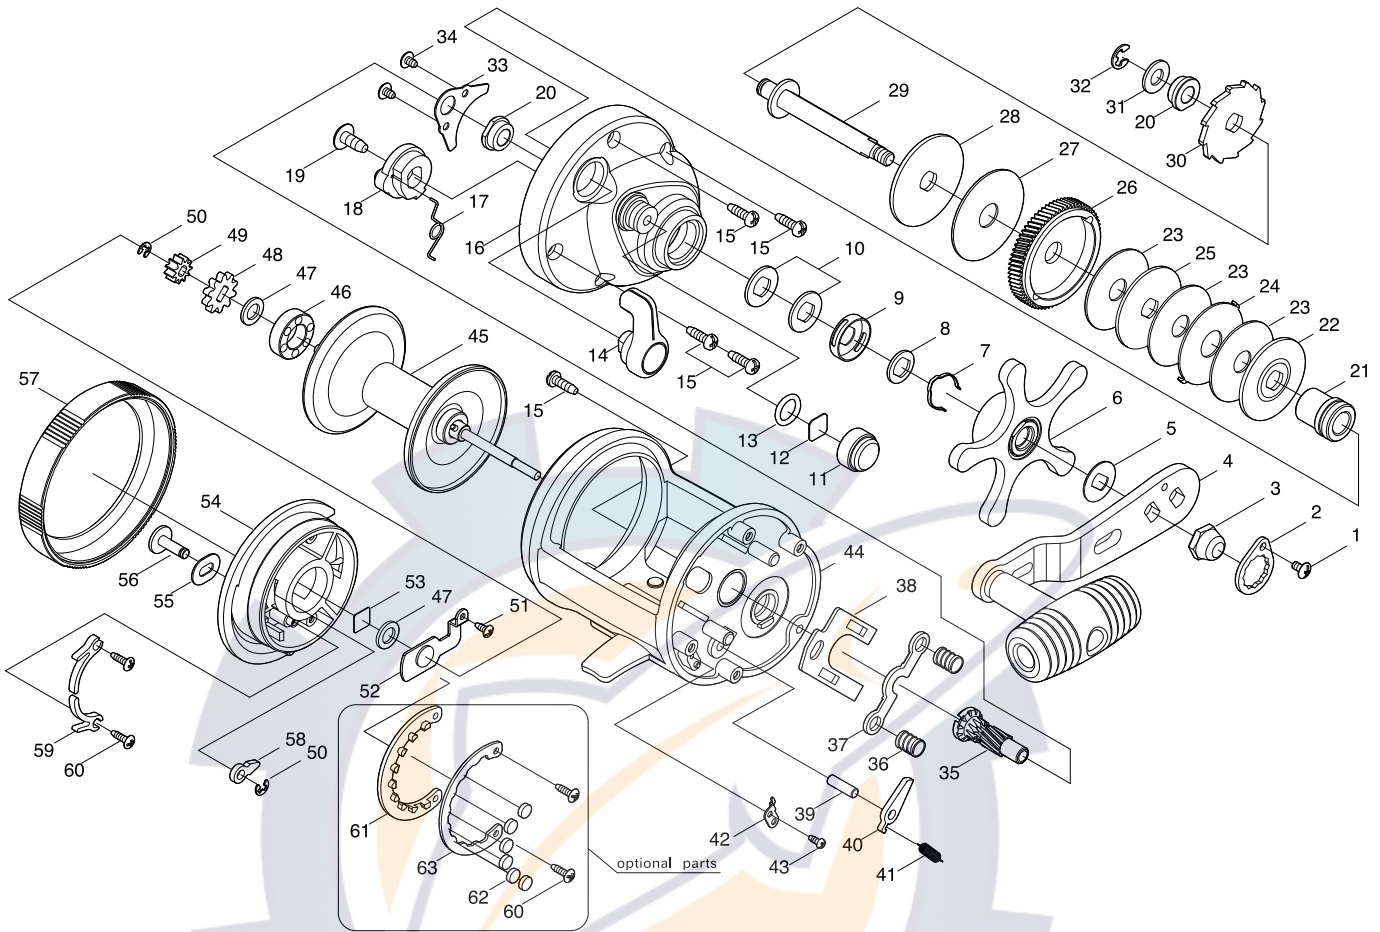

SALTWATER REEL

SEASPIRIT

SP348R/V

Key NO.	Parts No.	Parts name	Key NO.	Parts No.	Parts name
1	2E2-006-01	B26M-050 SCREW	33	2F6-068-01	HOLDING PLATE
2	2F6-043-01	ROTOR NUT HOLDING PLATE	34	2E1-036-01	B26-040 SCREW
3	2E3-027-01	HANDLE NUT	35	2G2-113-01	PINION GEAR
4	2YH-178-01	HANDLE TOTAL ASSEMBLY	36	2Q1-080-01	YOKE SPRING
5	2W2-044-01	KEY WASHER	37	2A2-068-01	PINION YOKE
6	2YD-046-02	STAR DRAG LEVER ASSY	38	2F6-067-01	YOKE PLATE
7	2L3-025-01	CLICK LEAF SPRING	39	2P1-036-01	ANTI-REVERSE PAWL PIN
8	2W2-043-01	KEY WASHER	40	2A4-055-01	ANTI-REVERSE PAWL
9	2F8-060-01	CLICK LEAF SPRING HOLDER	41	2Q2-009-01	CLICK PAWL SPRING
10	2L1-007-01	SPRING WASHER	42	2F6-094-01	SPRING RETAIN
11	2E3-048-01	CAST CONTROL NUT	43	2E1-032-01	A20-050 SCREW
12	2W5-029-01	CAST CONTROL SPACER	44	2YB-196-02	BODY ASSEMBLY
13	2E9-005-01	O RING	45	2YS-182-01	SPOOL ASSEMBLY
14	2S3-023-02	CLUTCH LEVER	46	2Z1-035-05	917-5 BALL BEARING
15	2E1-009-01	A30-100 SCREW	47	2W1-097-01	059-100 WASHER
16	2F5-305-02	RIGHT SIDE COVER	48	2F3-052-01	CLICK GEAR
17	2Q3-099-01	CLUTCH SPRING	49	2G3-049-01	SPOOL GEAR
18	2A2-069-01	CLUTCH CAM	50	2E5-006-01	E2.5 RETAINER
19	2E1-014-01	B40-100 SCREW	51	2E1-020-02	B22-055 SCREW
20	2Z2-017-01	BUSHING	52	2F6-098-01	RETAINER
21	2C1-088-01	DRIVE SHAFT COLLAR	53	2W5-015-01	CAST CONTROL SPACER
22	2W2-046-01	KEY WASHER	54	2F5-304-02	LEFT SIDE COVER
23	2W1-170-01	082-300 WASHER	55	2W5-040-01	CLICK SWITCH WASHER
24	2W3-025-01	EARED WASHER	56	2F7-006-01	CLICK SWITCH
25	2W2-045-01	KEY WASHER	57	2E3-061-02	SIDEPLATE HOLDING NUT
26	2G1-096-01	ORIVE GEAR	58	2F4-019-01	CLICK PAWL
27	2W1-192-01	090-340 WASHER	59	2F2-020-01	CLICK SPRING
28	2W2-059-01	KEY WASHER	60	2E1-048-01	B22-080 SCREW
29	2M3-110-01	DRIVE SHAFT	61	2F6-100-01	MAGNET RETAIN
30	2A3-034-01	RATCHET	62	2D3-030-01	MAGNET
31	2W1-169-01	061-120 WASHER	63	2F6-101-01	MAGNET SET PLATE
32	2E5-028-01	E4.0 RETAINER			