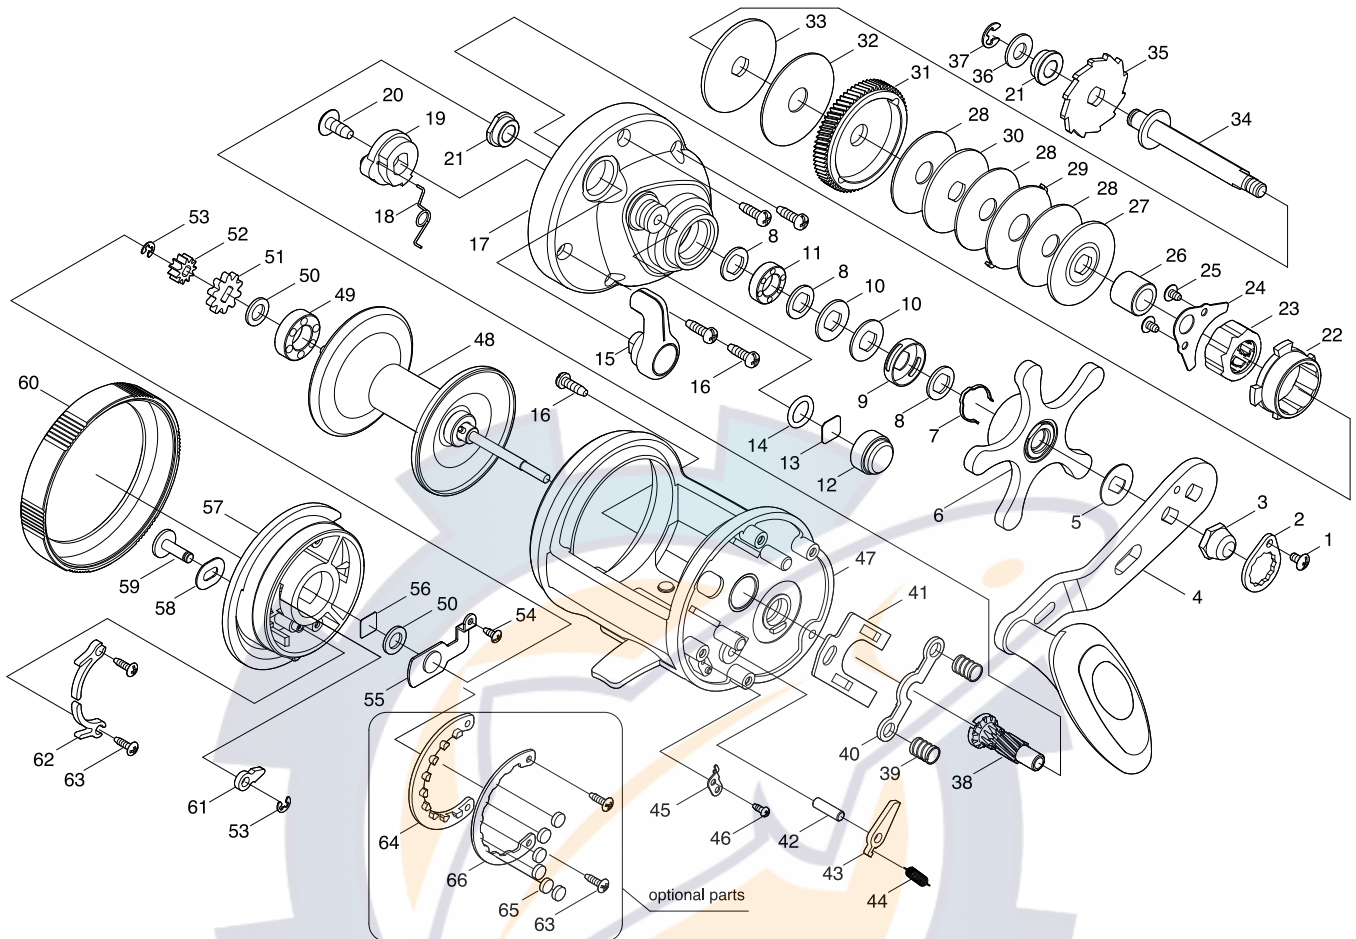

SALTWATER REEL

SEASPIRIT

SS348RV

Key NO.	Parts No.	Parts name	Key NO.	Parts No.	Parts name
1	2E2-006-01	B26M-050 SCREW	34	2M3-110-01	DRIVE SHAFT
2	2F6-043-01	ROTOR NUT HOLDING PLATE	35	2A3-034-01	RATCHET
3	2E3-027-01	HANDLE NUT	36	2W1-169-01	061-120 WASHER
4	2YH-148-01	HANDLE TOTAL ASSEMBLY	37	2E5-028-01	E4.0 RETAINER
5	2W2-044-01	KEY WASHER	38	2G2-113-01	PINION GEAR
6	2YD-046-01	STAR DRAG LEVER ASSY	39	2Q1-080-01	YOKE SPRING
7	2L3-025-01	CLICK LEAF SPRING	40	2A2-068-01	PINION YOKE
8	2W2-043-01	KEY WASHER	41	2F6-067-01	YOKE PLATE
9	2F8-060-01	CLICK LEAF SPRING HOLDER	42	2P1-036-01	ANTI-REVERSE PAWL PIN
10	2L1-007-01	SPRING WASHER	43	2A4-055-01	ANTI-REVERSE PAWL
11	2Z1-023-05	814-4 BALL BEARING	44	2Q2-009-01	CLICK PAWL SPRING
12	2E3-048-01	CAST CONTROL NUT	45	2F6-094-01	SPRING RETAIN
13	2W5-029-01	CAST CONTROL SPACER	46	2E1-032-01	A20-050 SCREW
14	2E9-005-01	O RING	47	2YB-196-01	BODY ASSEMBLY
15	2S3-023-01	CLUTCH LEVER	48	2YS-147-01	SPOOL ASSEMBLY
16	2E1-009-01	A30-100 SCREW	49	2Z1-035-05	917-5 BALL BEARING
17	2F5-305-01	RIGHT SIDE COVER	50	2W1-097-01	059-100 WASHER
18	2Q3-099-01	CLUTCH SPRING	51	2F3-052-01	CLICK GEAR
19	2A2-069-01	CLUTCH CAM	52	2G3-049-01	SPOOL GEAR
20	2E1-014-01	B40-100 SCREW	53	2E5-006-01	E2.5 RETAINER
21	2Z2-017-01	BUSHING	54	2E1-020-02	B22-055 SCREW
22	2F8-072-01	ANTI-REVERSE RATCHET SET	55	2F6-098-01	RETAINER
23	2YZ-013-01	ONE-WAY CLUTCH BEARING ASSEMBLY	56	2W5-015-01	CAST CONTROL SPACER
24	2F6-068-01	HOLDING PLATE	57	2F5-304-01	LEFT SIDE COVER
25	2E1-036-01	B26-040 SCREW	58	2W5-040-01	CLICK SWITCH WASHER
26	2A4-026-01	ONE-WAY CLUTCH INNER TUBE	59	2F7-006-01	CLICK SWITCH
27	2W2-046-01	KEY WASHER	60	2E3-061-01	SIDEPLATE HOLDING NUT
28	2W1-170-01	082-300 WASHER	61	2F4-019-01	CLICK PAWL
29	2W3-025-01	EARED WASHER	62	2F2-020-01	CLICK SPRING
30	2W2-045-01	KEY WASHER	63	2E1-048-01	B22-080 SCREW
31	2G1-096-01	ORIVE GEAR	64	2F6-100-01	MAGNET RETAIN
32	2W1-192-01	090-340 WASHER	65	2D3-030-01	MAGNET
33	2W2-059-01	KEY WASHER	66	2F6-101-01	MAGNET SET PLATE