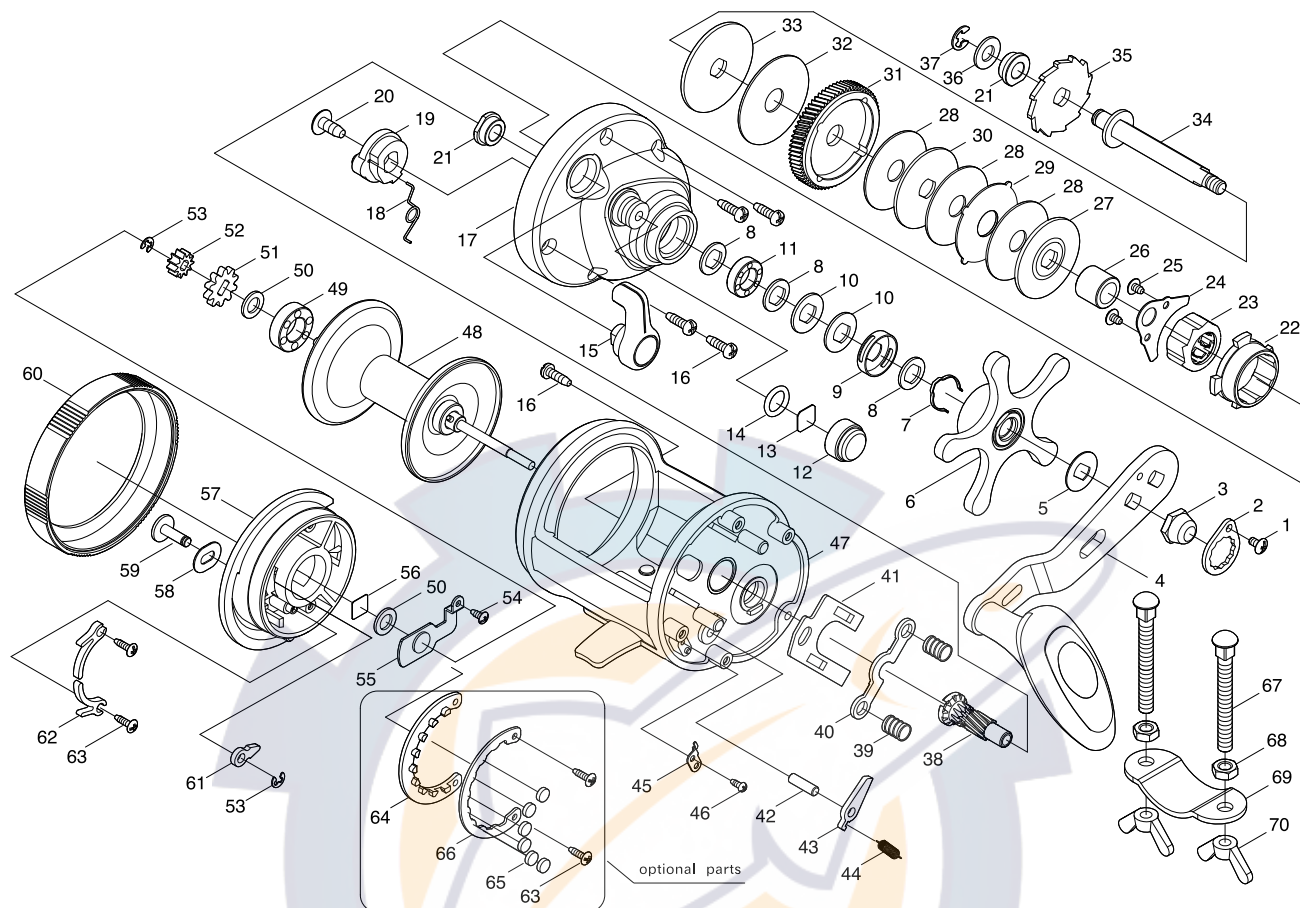

SALTWATER REEL

SEASPIRIT SS458RV / 558RV

Please order by parts number, not key number
Bitte, Best.-Nr. angeben (Nicht "key" -nr.)
Veuillez indiquer le numéro de la pièce (Non "key" no.)

Key NO.

Parts No.

Parts name

1	2E2-006-01	B26M-050 SCREW
2	2F6-043-01	ROTOR NUT HOLDING PLATE
3	2E3-027-01	HANDLE NUT
4	2YH-148-01	HANDLE TOTAL ASSEMBLY
5	2W2-044-01	KEY WASHER
6	2YD-046-01	STAR DRAG LEVER ASSY
7	2L3-025-01	CLICK LEAF SPRING
8	2W2-043-01	KEY WASHER
9	2F8-060-01	CLICK LEAF SPRING HOLDER
10	2L1-007-01	SPRING WASHER
11	2Z1-023-05	814-4 BALL BEARING
12	2E3-048-01	CAST CONTROL NUT
13	2W5-029-01	CAST CONTROL SPACER
14	2E9-005-01	O RING
15	2S3-022-01	CLUTCH LEVER
16	2E1-009-01	A30-100 SCREW
17	2F5-306-01	RIGHT SIDE COVER
18	2Q3-099-01	CLUTCH SPRING
19	2A2-069-01	CLUTCH CAM
20	2E1-014-01	B40-100 SCREW
21	2Z2-017-01	BUSHING
22	2F8-072-01	ANTI-REVERSE RATCHET SET
23	2YZ-013-01	ONE-WAY CLUTCH BEARING ASSEMBLY
24	2F6-092-01	HOLDING PLATE
25	2E1-036-01	B26-040 SCREW
26	2A4-026-01	ONE-WAY CLUTCH INNER TUBE
27	2W2-054-01	KEY WASHER
28	2W1-192-01	090-340 WASHER
29	2W3-030-01	EARED WASHER
30	2W2-053-01	KEY WASHER
31	2G1-089-01	DRIVE GEAR
32	2W1-192-01	090-340 WASHER
33	2W2-059-01	KEY WASHER
34	2M3-110-01	DRIVE SHAFT
35	2A3-034-01	RATCHET
36	2W1-169-01	061-120 WASHER
37	2E5-028-01	E4.0 RETAINER
38	2G2-102-01	PINION GEAR

Key NO.

Parts No.

Parts name

39	2Q1-080-01	YOKE SPRING
40	2A2-068-01	PINION YOKE
41	2F6-095-01	YOKE PLATE
42	2P1-036-01	ANTI-REVERSE PAWL PIN
43	2A4-064-01	ANTI-REVERSE PAWL
44	2Q2-009-01	CLICK PAWL SPRING
45	2F6-094-01	SPRING RETAIN
46	2E1-032-01	A20-050 SCREW
47	2YB-195-01	BODY ASSEMBLY
48	2YS-207-01	SPOOL ASSEMBLY
49	2Z1-035-05	917-5 BALL BEARING
50	2W1-097-01	059-100 WASHER
51	2F3-052-01	CLICK GEAR
52	2G3-075-01	SPOOL GEAR
53	2E5-006-01	E2.5 RETAINER
54	2E1-020-02	B22-055 SCREW
55	2F6-098-01	RETAINER
56	2W5-015-01	CAST CONTROL SPACER
57	2F5-303-01	LEFT SIDE COVER
58	2W5-040-01	CLICK SWITCH WASHER
59	2F7-006-01	CLICK SWITCH
60	2E3-060-01	SIDEPLATE HOLDING NUT
61	2F4-019-01	CLICK PAWL
62	2F2-020-01	CLICK SPRING
63	2E1-048-01	B22-080 SCREW
64	2F6-097-01	MAGNET RETAIN
65	2D3-030-01	MAGNET
66	2F6-096-01	MAGNET SET PLATE
67	2E2-043-01	X50M-400 SCREW
68	2E3-022-01	ROD CLAMP BOLT
69	2F6-029-01	ROD CLAMP
70	2E3-023-01	WING NUT

SS558RV SPECIAL PARTS

17	2F5-306-05	RIGHT SIDE COVER
47	2YB-194-01	BODY ASSEMBLY
48	2YS-209-01	SPOOL ASSEMBLY
57	2F5-303-05	LEFT SIDE COVER