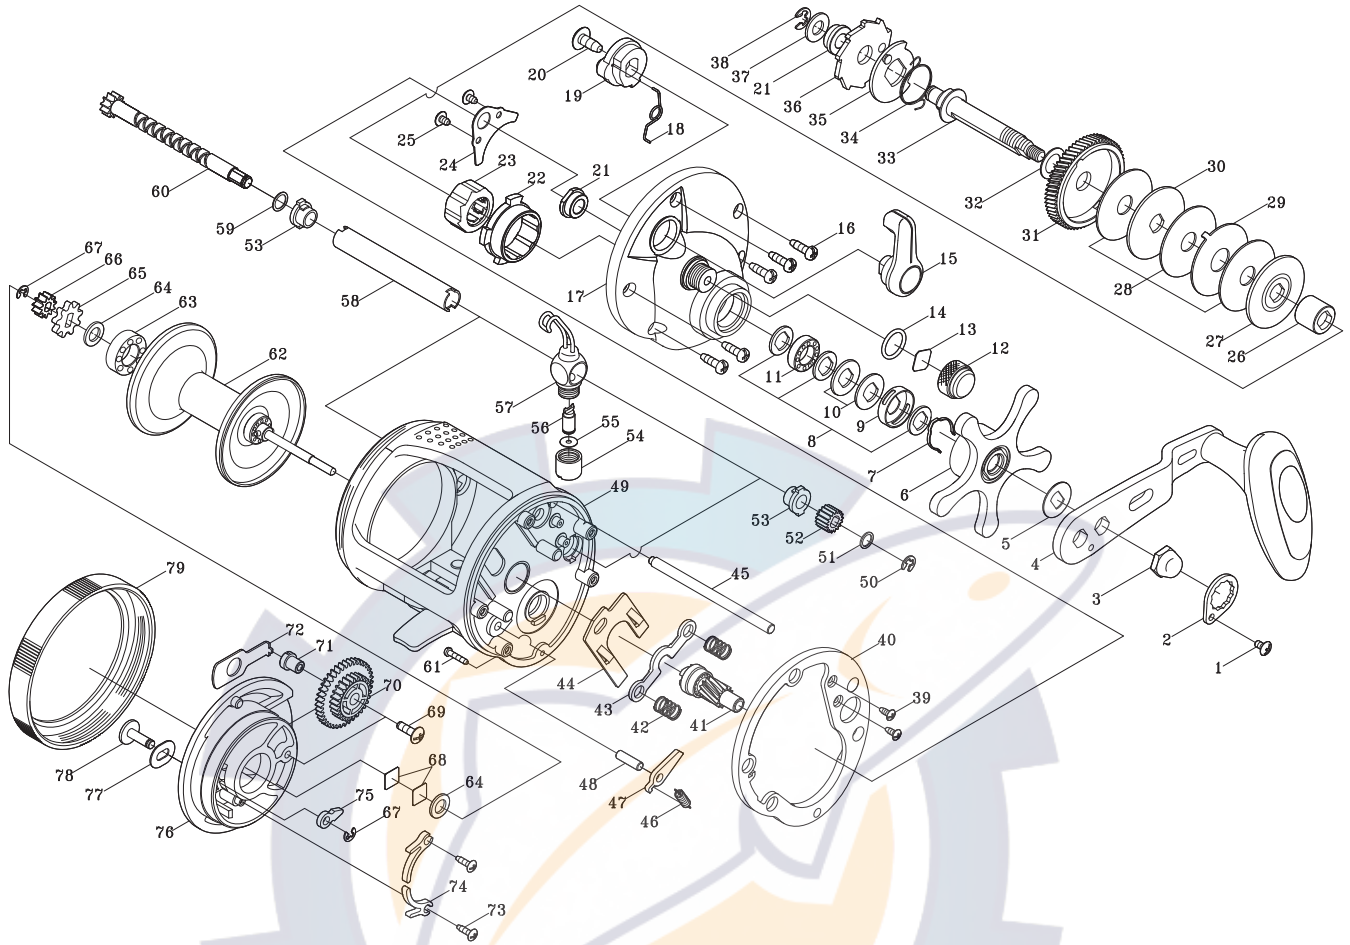

SALTWATER REEL

SEASPIRIT

SS248R / SS348R

Please order by parts number, not key number
Bitte, Best.-Nr. angeben (Nicht "key" -nr.)
Veuillez indiquer le numero de la piece (Non "key" no.)

Key NO.	Parts No.	Parts name	Key NO.	Parts No.	Parts name
62-67	2YT-201-01	SPOOL TOTAL ASSEMBLY	45	2P4-011-01	LEVEL WIND GUIDE
1	2E2-006-01	B26M-050 SCREW	46	2Q2-009-01	CLICK PAWL SPRING
2	2F6-043-01	HANDLE NUT HOLDING PLATE	47	2A4-055-01	ANTI-REVERSE PAWL
3	2E3-027-01	HANDLE NUT	48	2P1-036-01	ANTI-REVERSE PAWL PIN
4	2YH-148-01	HANDLE TOTAL ASSEMBLY	49	2YB-140-01	BODY ASSEMBLY
5	2W2-044-01	KEY WASHER	50	2E5-013-01	E3.0 RETAINER
6	2YD-046-01	STAR DRAG LEVER ASSY	51	2W1-046-01	051-068 WASHER
7	2L3-025-01	CLICK LEAF SPRING	52	2G3-050-01	COUNTER GEAR
8	2W2-043-01	KEY WASHER	53	2C2-074-01	WORM SHAFT BUSHING
9	2F8-060-01	CLICK LEAF SPRING HOLDER	54	2E3-014-01	LINE GUIDE NUT
10	2L1-007-01	SPRING WASHER	55	2W1-100-01	020-068 WASHER
11	2Z1-023-05	814-4 BALL BEARING	56	2M5-005-01	LINE GUIDE PIN
12	2E3-048-01	CAST CONTROL NUT	57	2YR-061-01	LINE GUTDE ASSEMBLY
13	2W5-029-01	CAST CONTROL SPACER	58	2C4-006-01	LEVEL WIND GUARD
14	2E9-005-01	O RING	59	2W1-087-01	060-080 WASHER
15	2S3-022-01	CLUTCH LEVER	60	2YM-047-01	WORM SHAFT ASSEMBLY
16	2E1-009-01	A30-100 SCREW	61	2E1-066-01	A20-100 SCREW
17	2F5-231-05	RIGHT SIDE COVER	62	2YS-142-01	SPOOL ASSEMBLY
18	2Q3-099-01	CLUTCH SPRING	63	2Z1-035-05	917-5 BALL BEARING
19	2A2-069-01	CLUTCH CAM	64	2W1-097-01	059-100 WASHER
20	2E1-014-01	B40-100 SCREW	65	2F3-052-01	CLICK GEAR
21	2Z2-017-01	BUSHING	66	2G3-049-01	SPOOL GEAR
22	2F8-072-01	ONE-WAY CLUTCH BEARING HOLDER	67	2E5-006-01	E2.5 RETAINER
23	2YZ-013-01	ONE-WAY CLUTCH BEARING ASSEMBLY	68	2W5-015-01	CAST CONTROL SPACER
24	2F6-068-01	HOLDING PLATE	69	2E2-007-01	B30M-100 SCREW
25	2E1-036-01	B26-040 SCREW	70	2G3-053-01	IDLE GEAR
26	2A4-026-01	ONE-WAY CLUTCH INNER TUBE	71	2E3-049-01	IDLE GEAR SHAFT
27	2W2-045-01	KEY WASHER	72	2F6-069-01	RETAINER
28	2W1-170-01	082-300 WASHER	73	2E1-048-01	B22-080 SCREW
29	2W3-025-01	EARED WASHER	74	2F2-020-01	CLICK SPRING
30	2W2-046-01	KEY WASHER	75	2F4-019-01	CLICK PAWL
31	2G1-059-01	DRIVE GEAR	76	2F5-216-10	LEFT SIDE COVER
32	2W1-173-01	081-140 WASHER	77	2W5-040-01	CLICK SWITCH WASHER
33	2M3-079-01	DRIVE SHAFT	78	2F7-006-01	CLICK SWITCH
34	2Q3-081-01	ANTI-REVERSE RATCHET SPRING	79	2E3-050-01	SIDEPLATE HOLDING NUT
35	2YF-082-01	ANTI-REVERSE RATCHET A			
36	2YA-026-01	ANTI-REVERSE RATCHET B	SS348R	SPECIAL PARTS	
37	2W1-169-01	061-120 WASHER	62-67	2YT-246-01	SPOOL TOTAL ASSEMBLY
38	2E5-028-01	E4.0 RETAINER	17	2F5-231-06	RIGHT SIDE COVER
39	2E1-020-02	B22-055 SCREW	45	2P4-011-02	LEVEL WIND GUIDE
40	2F6-074-01	BODY SPACER	49	2YB-141-01	BODY ASSEMBLY
41	2YG-007-01	PINION GEAR ASSEMBLY	58	2C4-008-01	LEVEL WIND GUARD
42	2Q1-080-01	YOKE SPRING	60	2YM-049-01	WORM SHAFT ASSEMBLY
43	2A2-068-01	PINION YOKE	62	2YS-147-01	SPOOL ASSEMBLY
44	2F6-067-01	YOKE PLATE	76	2F5-216-12	LEFT SIDE COVER