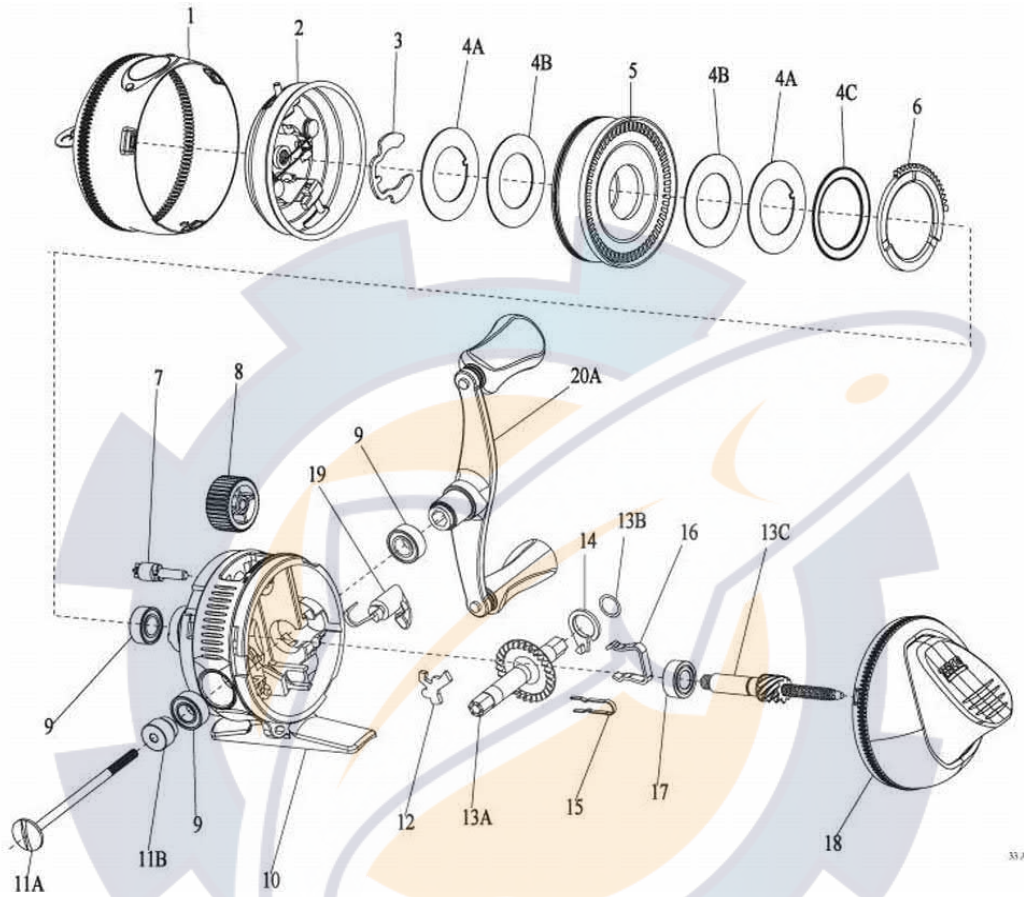

ZEBCO

Authentic

33

Zebeo 33 Authentic Spincast Reel Part List

Key #	Description	Part No.	Key #	Description	Part No.
1	Front Cover Assembly	EY324-01	13	Drive Gear Kit includes	EY4012-01
2	Spinner Head Assembly	EY310-03		13A - Drive Gear	
3	Spool Clip	EY034-01		13B - Gear Shim Washer	
4	Drag Washer Kit includes:	EY4108-01		13C - Center Shaft Assembly	
	4A - Keyed Drag Washer		14	Anti-Reverse Actuator	EY061-01
	4B - Drag Washer		15	Anti-Reverse Switch Spring	EY017-01
	4C - Wave Washer		16	Bearing Retainer Clip	EY029-01
5	Spool Assembly	EY321-01	17	Ball Bearing	EY030-01
6	Drag Cam	EY027-01	18	Back Cover Assembly	EY323-01
7	Drag Pinion	EY054-01	19	Anti-Reverse Switch	EY002-01
8	Drag Adj. Wheel	EY032-01	20	Crank Handle Kit includes:	EY4318-01
9	Bushing	EY026-01		20A - Crank Rod Handle Assembly	
10	Body Assembly	EY301-01		11A - Crank Rod	
11	Crank Rod Kit includes:	EY4067-01		11B - Crank Rod Spacer	
	11A - Crank Rod				
	11B - Crank Rod Spacer				
12	Anti-Reverse Pawl	EY060-01			