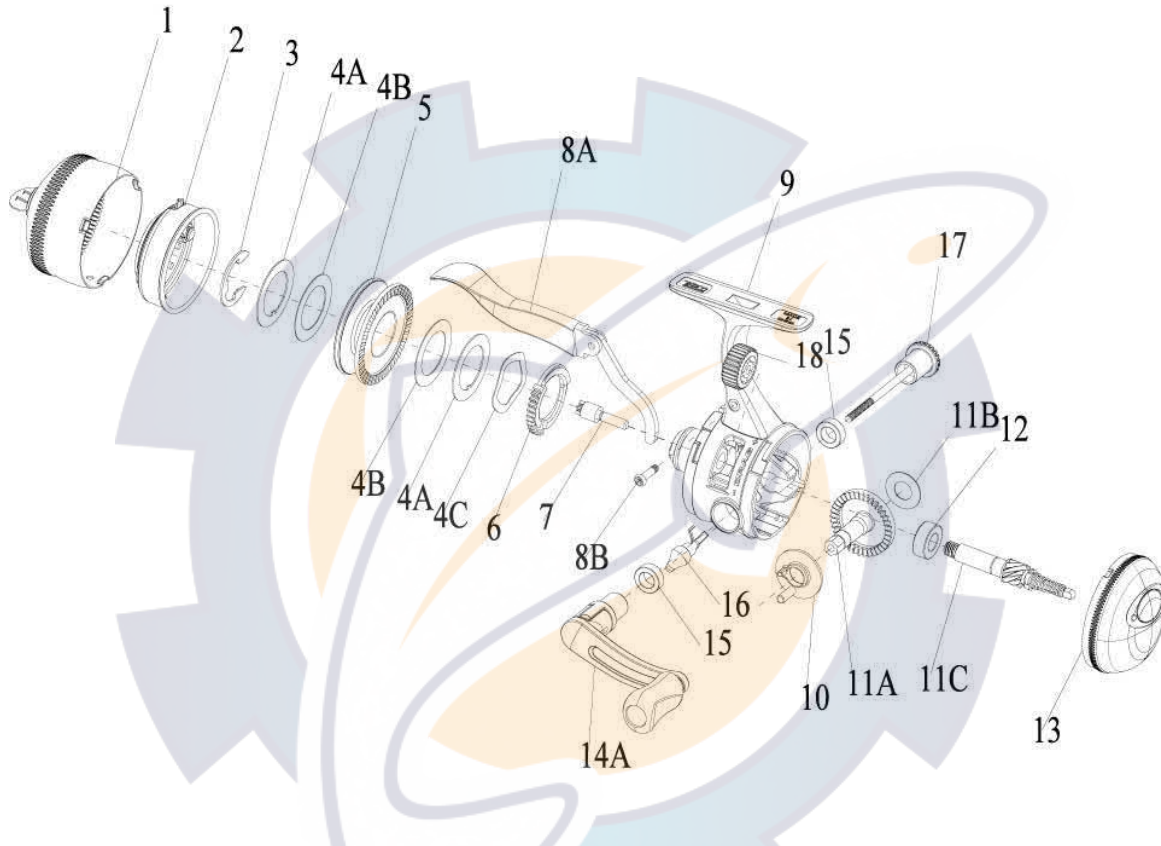

# ZEBCO

Micro Triggerspin

Authentic

11MTSA

**Zeeco 11 Micro Triggerspin Authentic Spincast Reel Part List**

Key #	Description	Part No.	Key #	Description	Part No.
1	Front Cover Assembly	CY324-01	10	Anti-Reverse Pawl	BY061-01
2	Spinner Head Assembly	BY310-01	11	Drive Gear Kit includes	BY4012-01
3	Spool Clip	BY034-01		11A - Drive Gear	
4	Drag Washer Kit includes:	BY4108-01		11B - Gear Shim Washer	
	4A - Keyed Drag Washer			11C - Center Shaft Assembly	
	4B - Drag Washer		12	Ball Bearing	BY030-01
	4C - Wave Washer		13	Back Cover Assembly	CY323-01
5	Spool Assembly	BY321-01	14	Crank Handle Kit includes	CY4318-01
6	Drag Cam	BY027-01		14A - Crank Handle Assembly	
7	Drag Pinion	BY054-01		17 - Crank Rod Assembly	
8	Trigger Assembly Kit includes	CY4309-01	15	Bushing	BY026-01
	8A - Trigger Assembly		16	Anti-Reverse/Bait Alert Switch	BY019-01
	8B - Trigger Screw		17	Crank Rod Assembly	CY367-01
9	Body Assembly	CY301-01	18	Drag Adj. Wheel	BY032-01