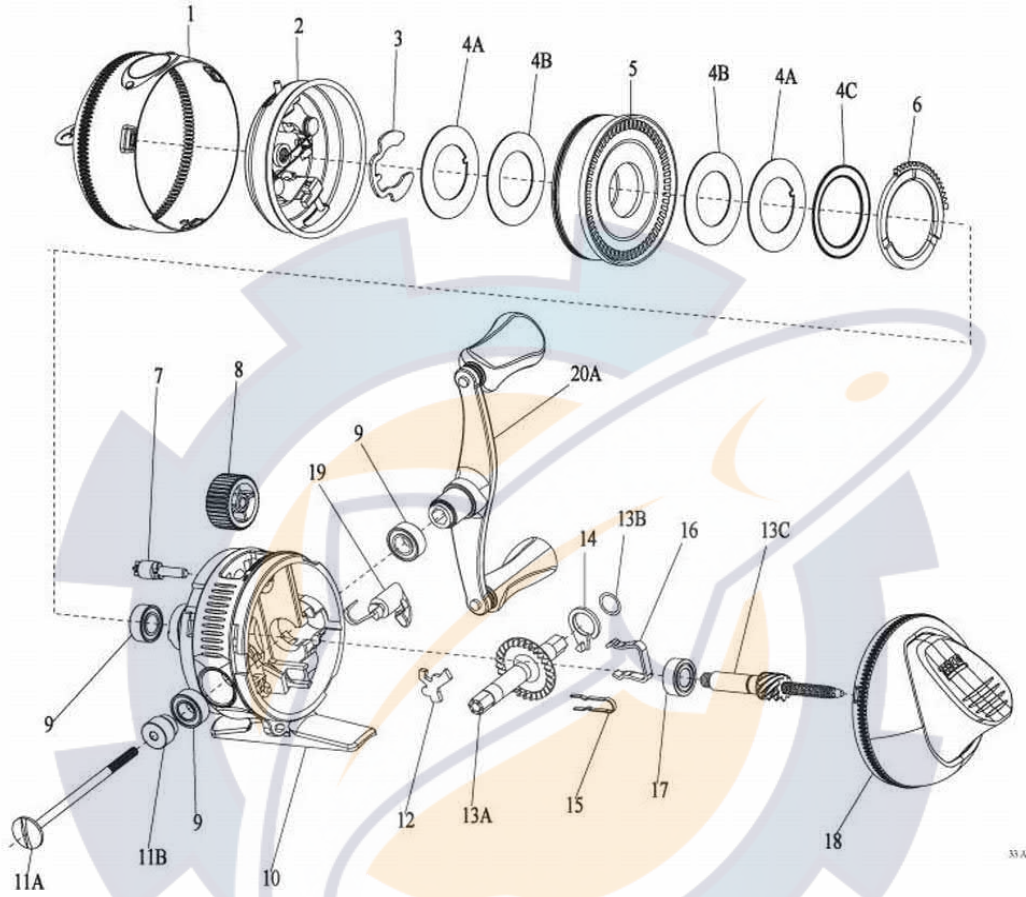

ZEBCO

Authentic

33

Zeeco 33 Authentic Spincast Reel Part List

Key #	Description	Part No.	Key #	Description	Part No.
1	Front Cover Assembly	EY324-01	13	Drive Gear Kit includes	EY4012-01
2	Spinner Head Assembly	EY310-03		13A - Drive Gear	
3	Spool Clip	EY034-01		13B - Gear Shim Washer	
4	Drag Washer Kit includes:	EY4108-01		13C - Center Shaft Assembly	
	4A - Keyed Drag Washer		14	Anti-Reverse Actuator	EY061-01
	4B - Drag Washer		15	Anti-Reverse Switch Spring	EY017-01
	4C - Wave Washer		16	Bearing Retainer Clip	EY029-01
5	Spool Assembly	EY321-01	17	Ball Bearing	EY030-01
6	Drag Cam	EY027-01	18	Back Cover Assembly	EY323-01
7	Drag Pinion	EY054-01	19	Anti-Reverse Switch	EY002-01
8	Drag Adj. Wheel	EY032-01	20	Crank Handle Kit includes:	EY4318-01
9	Bushing	EY026-01		20A - Crank Rod Handle Assembly	
10	Body Assembly	EY301-01		11A - Crank Rod	
11	Crank Rod Kit includes:	EY4067-01		11B - Crank Rod Spacer	
	11A - Crank Rod				
	11B - Crank Rod Spacer				
12	Anti-Reverse Pawl	EY060-01			