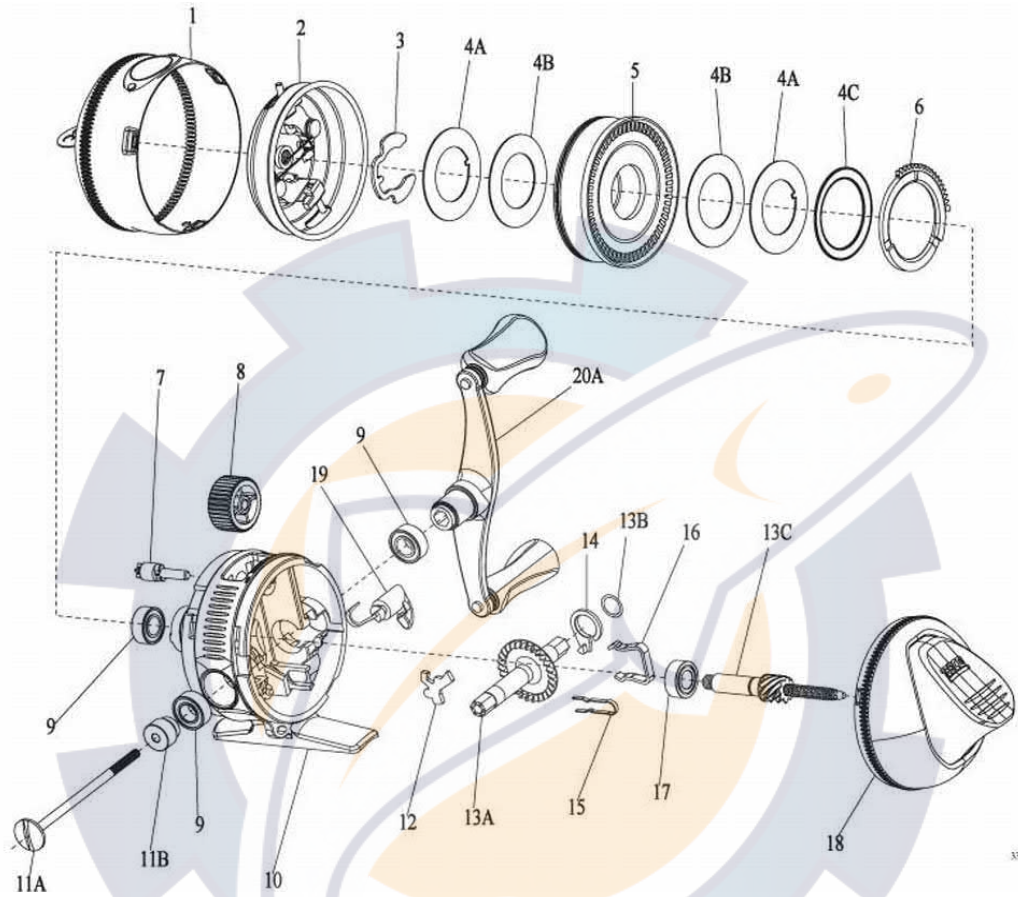

## Authentic

33

### Zebco 33 Authentic Spincast Reel Part List

Key #	Description	Part No.	Key #	Description	Part No.
1	Front Cover Assembly	EY324-01	13	Drive Gear Kit includes	EY4012-01
2	Spinner Head Assembly	EY310-03		13A - Drive Gear	
3	Spool Clip	EY034-01		13B - Gear Shim Washer	
4	Drag Washer Kit includes:	EY4108-01		13C - Center Shaft Assembly	
	4A - Keyed Drag Washer		14	Anti-Reverse Actuator	EY061-01
	4B - Drag Washer		15	Anti-Reverse Switch Spring	EY017-01
	4C - Wave Washer		16	Bearing Retainer Clip	EY029-01
5	Spool Assembly	EY321-01	17	Ball Bearing	EY030-01
6	Drag Cam	EY027-01	18	Back Cover Assembly	EY323-01
7	Drag Pinion	EY054-01	19	Anti-Reverse Switch	EY002-01
8	Drag Adj. Wheel	EY032-01	20	Crank Handle Kit includes:	EY4318-01
9	Bushing	EY026-01		20A - Crank Rod Handle Assembly	
10	Body Assembly	EY301-01		11A - Crank Rod	
11	Crank Rod Kit includes:	EY4067-01		11B - Crank Rod Spacer	
	11A - Crank Rod				
	11B - Crank Rod Spacer				
12	Anti-Reverse Pawl	EY060-01			