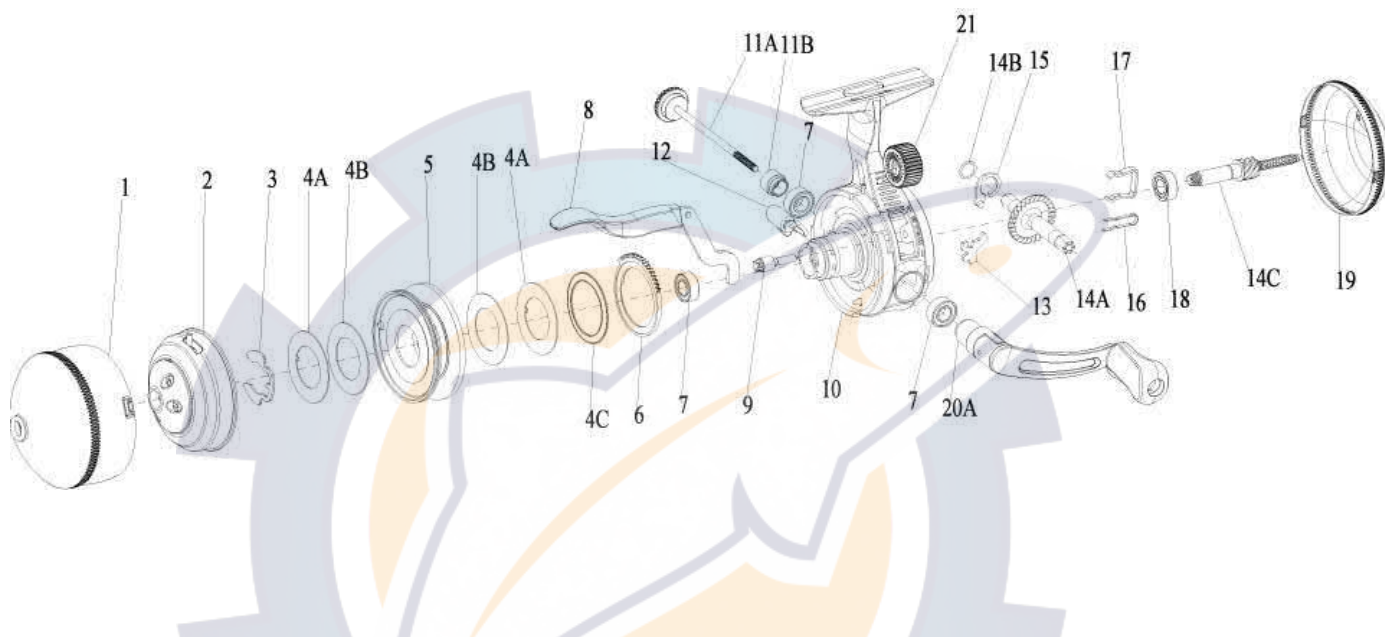

ZEBCO

Authentic

33T

Zebco 33 Triggerspin Authentic Spincast Reel Part List

Key #	Description	Part No.	Key #	Description	Part No.
1	Front Cover	GY024-01	13	Anti-Reverse Pawl	EY060-01
2	Spinner Head Assembly	EY310-03	14	Drive Gear Kit includes	EY4012-01
3	Spool Clip	EY034-01		14A - Drive Gear	
4	Drag Washer Kit includes:	EY4108-01		14B - Gear Shim Washer	
	4A - Keyed Drag Washer			14C - Center Shaft Assembly	
	4B - Drag Washer		15	Anti-Reverse Actuator	EY061-01
	4C - Wave Washer		16	Anti-Reverse Switch Spring	EY017-01
5	Spool Assembly	EY321-01	17	Bearing Retainer Clip	EY029-01
6	Drag Cam	EY027-01	18	Ball Bearing	EY030-01
7	Bushing	EY026-01	19	Back Cover Assembly	GY323-01
8	Trigger Assembly	GY009-01	20	Crank Handle Kit includes:	GY4318-01
9	Drag Pinion	EY054-01		20A - Folding Handle Assembly	
10	Body Assembly	GY301-01		11A - Crank Rod	
11	Crank Rod Kit includes:	GY4067-01		11B - Crank Rod Spacer	
	11A - Crank Rod		21	Drag Adj. Wheel	EY032-01
	11B - Crank Rod Spacer				
12	Anti-Reverse Switch	EY002-01			