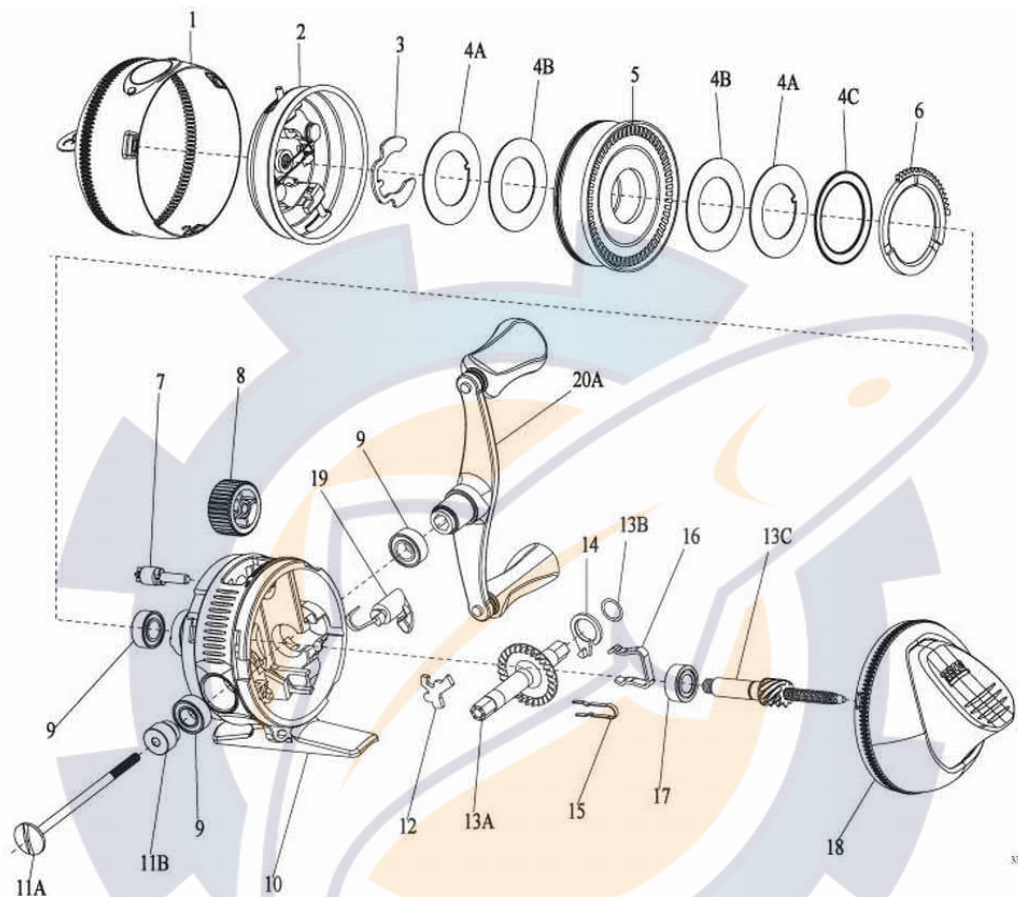

ZEBCO

Authentic

33

Zeeco 33 Authentic Spincast Reel Part List

Key #	Description	Part No.	Key #	Description	Part No.
1	Front Cover Assembly	EY324-01	13	Drive Gear Kit includes	EY4012-01
2	Spinner Head Assembly	EY310-01		13A - Drive Gear	
3	Spool Clip	EY034-01		13B - Gear Shim Washer	
4	Drag Washer Kit includes:	EY4108-01		13C - Center Shaft Assembly	
	4A - Keyed Drag Washer		14	Anti-Reverse Actuator	EY061-01
	4B - Drag Washer		15	Anti-Reverse Switch Spring	EY017-01
	4C - Wave Washer		16	Bearing Retainer Clip	EY029-01
5	Spool Assembly	EY321-01	17	Ball Bearing	EY030-01
6	Drag Cam	EY027-01	18	Back Cover Assembly	EY323-01
7	Drag Pinion	EY054-01	19	Anti-Reverse Switch	EY002-01
8	Drag Adj. Wheel	EY032-01	20	Crank Handle Kit includes:	EY4318-01
9	Bushing	EY026-01		20A - Crank Rod Handle Assembly	
10	Body Assembly	EY301-01		11A - Crank Rod	
11	Crank Rod Kit includes:	EY4067-01		11B - Crank Rod Spacer	
	11A - Crank Rod				
	11B - Crank Rod Spacer				
12	Anti-Reverse Pawl	EY060-01			