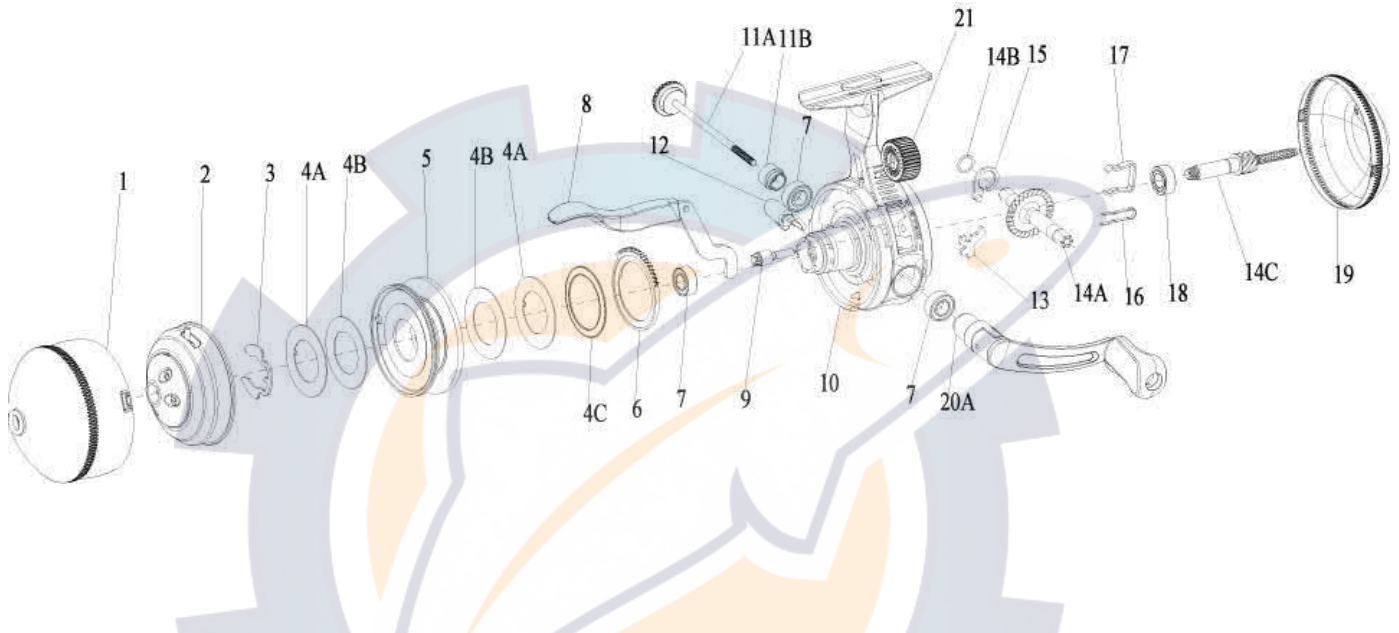

# ZEBCO

**Authentic**

**33T**

## Zebco 33 Triggerspin Authentic Spincast Reel Part List

Key #	Description	Part No.	Key #	Description	Part No.
1	Front Cover	GY024-01	13	Anti-Reverse Pawl	EY060-01
2	Spinner Head Assembly	EY310-01	14	Drive Gear Kit includes	EY4012-01
3	Spool Clip	EY034-01		14A - Drive Gear	
4	Drag Washer Kit includes:	EY4108-01		14B - Gear Shim Washer	
	4A - Keyed Drag Washer			14C - Center Shaft Assembly	
	4B - Drag Washer		15	Anti-Reverse Actuator	EY061-01
	4C - Wave Washer		16	Anti-Reverse Switch Spring	EY017-01
5	Spool Assembly	EY321-01	17	Bearing Retainer Clip	EY029-01
6	Drag Cam	EY027-01	18	Ball Bearing	EY030-01
7	Bushing	EY026-01	19	Back Cover Assembly	GY323-01
8	Trigger Assembly	GY009-01	20	Crank Handle Kit includes:	GY4318-01
9	Drag Pinion	EY054-01		20A - Folding Handle Assembly	
10	Body Assembly	GY301-01		11A - Crank Rod	
11	Crank Rod Kit includes:	GY4067-01		11B - Crank Rod Spacer	
	11A - Crank Rod		21	Drag Adj. Wheel	EY032-01
	11B - Crank Rod Spacer				
12	Anti-Reverse Switch	EY002-01			