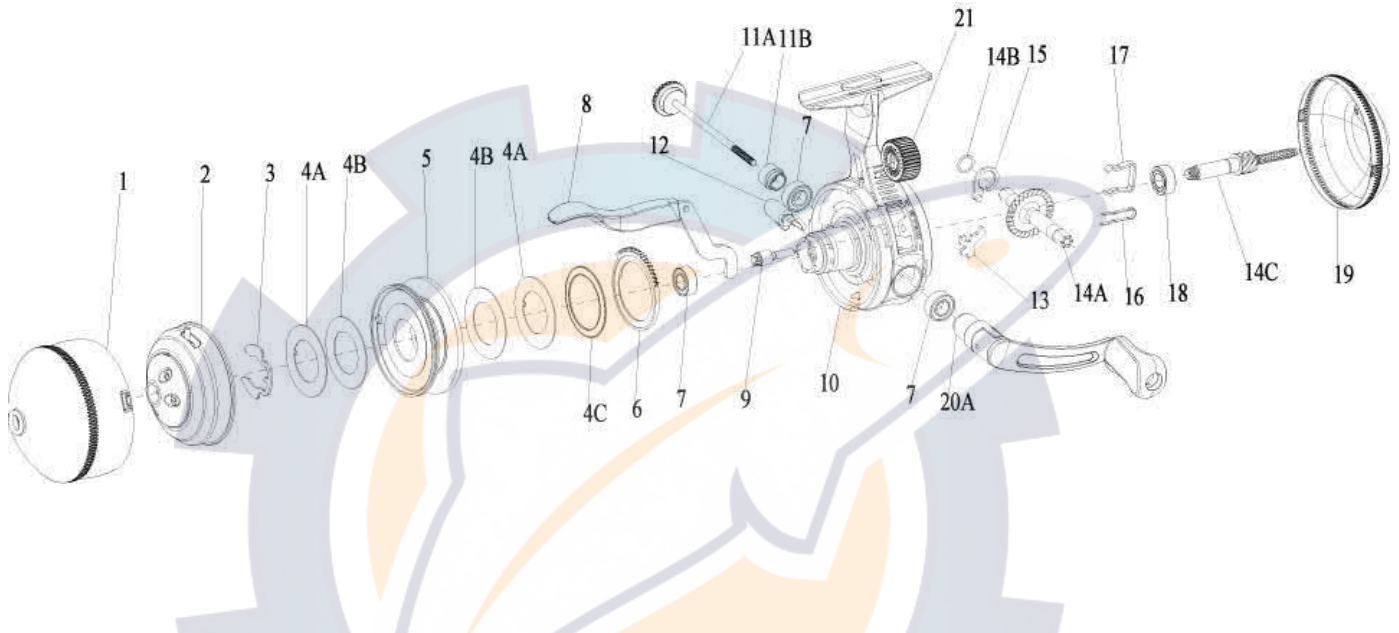

ZEBCO

Authentic

33T

Zebco 33 Triggerspin Authentic Spincast Reel Part List

Key #	Description	Part No.	Key #	Description	Part No.
1	Front Cover	GY024-01	13	Anti-Reverse Pawl	EY060-01
2	Spinner Head Assembly	EY310-01	14	Drive Gear Kit includes	EY4012-01
3	Spool Clip	EY034-01		14A - Drive Gear	
4	Drag Washer Kit includes:	EY4108-01		14B - Gear Shim Washer	
	4A - Keyed Drag Washer			14C - Center Shaft Assembly	
	4B - Drag Washer		15	Anti-Reverse Actuator	EY061-01
	4C - Wave Washer		16	Anti-Reverse Switch Spring	EY017-01
5	Spool Assembly	EY321-01	17	Bearing Retainer Clip	EY029-01
6	Drag Cam	EY027-01	18	Ball Bearing	EY030-01
7	Bushing	EY026-01	19	Back Cover Assembly	GY323-01
8	Trigger Assembly	GY009-01	20	Crank Handle Kit includes:	GY4318-01
9	Drag Pinion	EY054-01		20A - Folding Handle Assembly	
10	Body Assembly	GY301-01		11A - Crank Rod	
11	Crank Rod Kit includes:	GY4067-01		11B - Crank Rod Spacer	
	11A - Crank Rod		21	Drag Adj. Wheel	EY032-01
	11B - Crank Rod Spacer				
12	Anti-Reverse Switch	EY002-01			