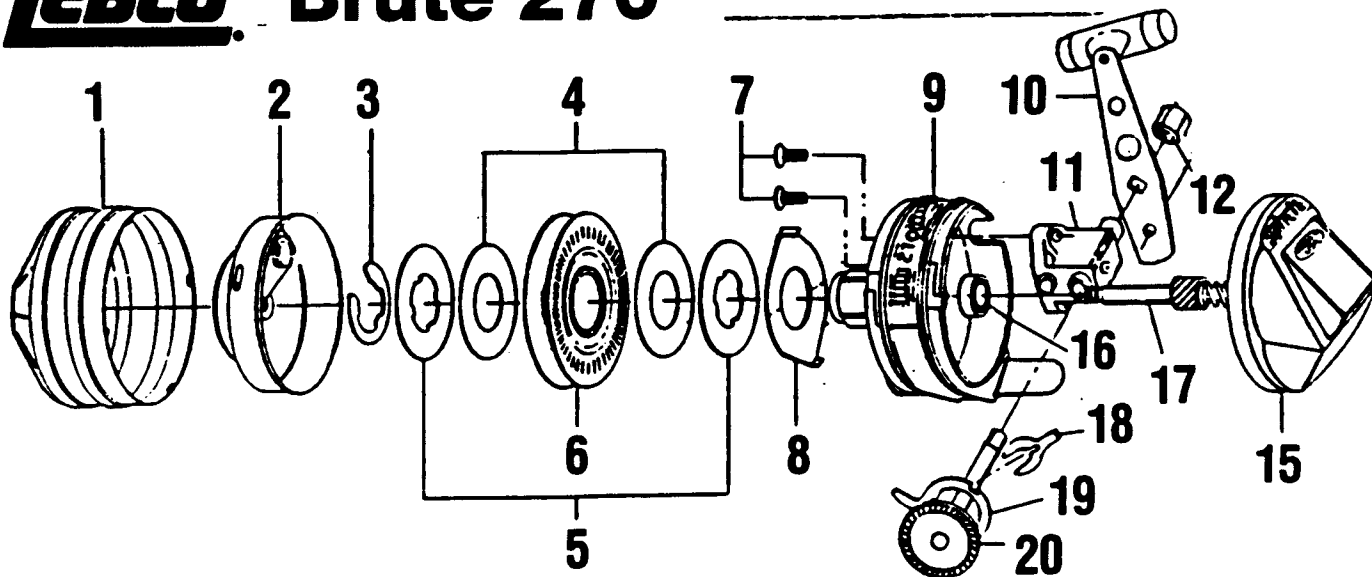

ZEBCO Brute 270

REELSCHEMATIC

(270)

KEY NO.	PART NO.	DESCRIPTION	PRICE	KEY NO.	PART NO.	DESCRIPTION	PRICE
1	TJ324	FRONT COVER SUB ASSY.	6.05	10	TJ318	HANDLE ASSY.	3.00
2	TJ310	SPINNERHEAD S/A	4.90	11	TJ316	PILLOW BLOCK S/A	2.75
3	TJ034	SPOOL CLIP	1.00	12	QZ003	CRANK NUT	.72
4	TJ108	FRICTION WASHER	.55	15	TJ323	BACK COVER S/A	2.10
5	TJ040	SPOOL WASHER	1.60	16	AZ028	BALL BEARING	6.63
6	TJ321	SPOOL W/LINE	6.45	17	TJ315	CENTER SHAFT S/A	3.90
7	TJ106	PILLOW BLOCK SCREW	.25	18	TJ061	ANTI-REVERSE DRAG	.40
8	TJ027	CLUTCH RING	2.05	19	TJ063	ANTI-REVERSE PAWL	.90
9	TJ301	BODY	4.40	20	TJ308	CRANK SHAFT S/A	2.35

Prices subject to change without notice. Prices do not include postage and handling.

PLEASE ORDER BY PART NUMBER

Rev. 6/94

Zebco Division Brunswick Corporation, Box 270, Tulsa, OK 74101 USA 918-836-5581