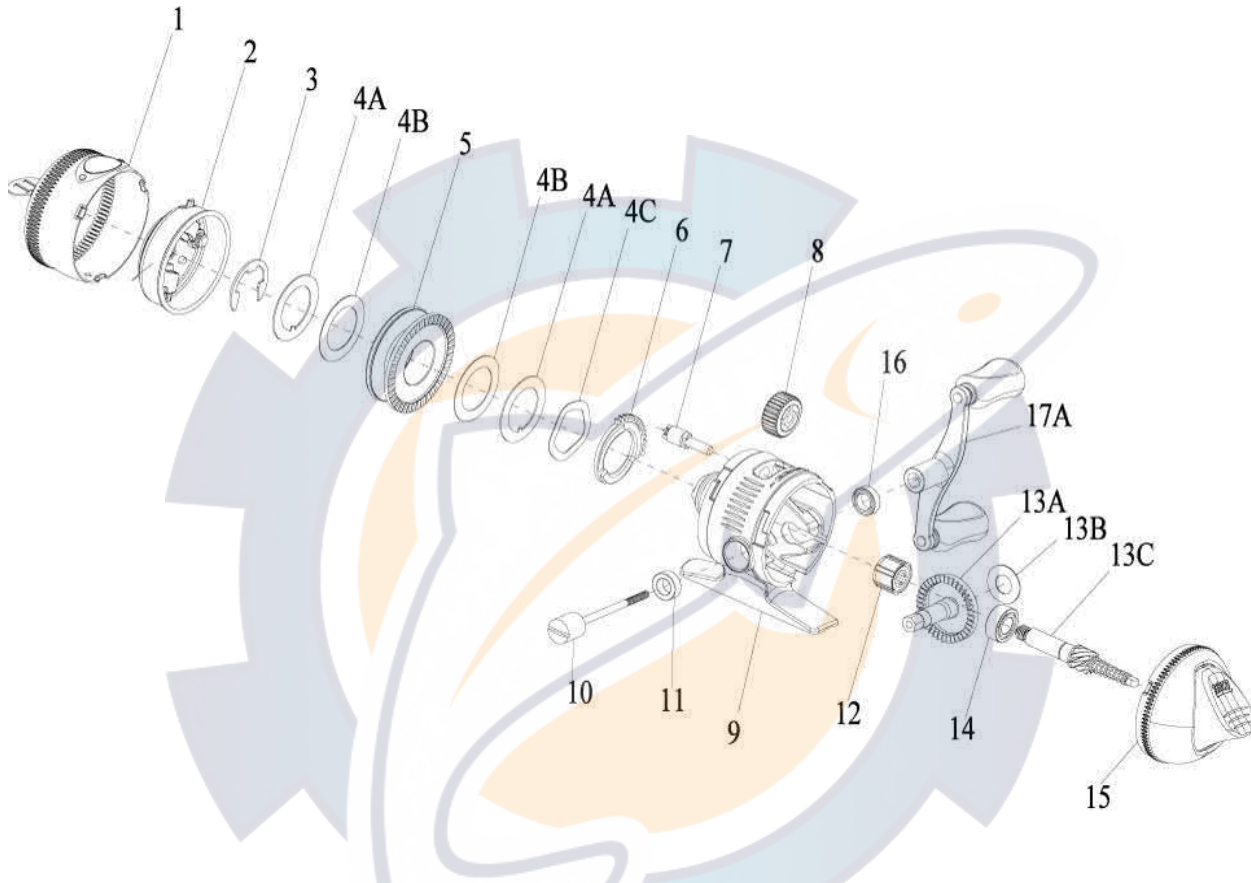

## Micro

## 11 Gold

### Zebco 11 Micro Gold Spincast Reel Part List

Key #	Description	Part No.	Key #	Description	Part No.
1	Front Cover Assembly	BY324-03	11	Bushing	BY026-01
2	Spinner Head Assembly	BY310-02	12	Anti-Reverse Clutch	NR112-01
3	Spool Clip	BY034-01	13	Drive Gear Kit includes	BY4012-02
4	Drag Washer Kit includes	BY4108-01		13A - Drive Gear	
	4A - Keyed Drag Washer			13B - Gear Shim Washer	
	4B - Drag Washer			13C - Center Shaft Assembly	
	4C - Wave Washer		14	Ball Bearing	BY030-01
5	Spool Assembly	BY321-01	15	Back Cover Assembly	BY323-01
6	Drag Cam	BY027-01	16	Ball Bearing	BY097-01
7	Drag Pinion	BY054-01	17	Crank Handle Kit includes:	BY4318-02
8	Drag Adj. Wheel	BY032-01		17A - Crank Rod Handle Assembly	
9	Body Assembly	BY301-03		10 - Crank Rod Assembly	
10	Crank Rod Assembly	BY367-01			