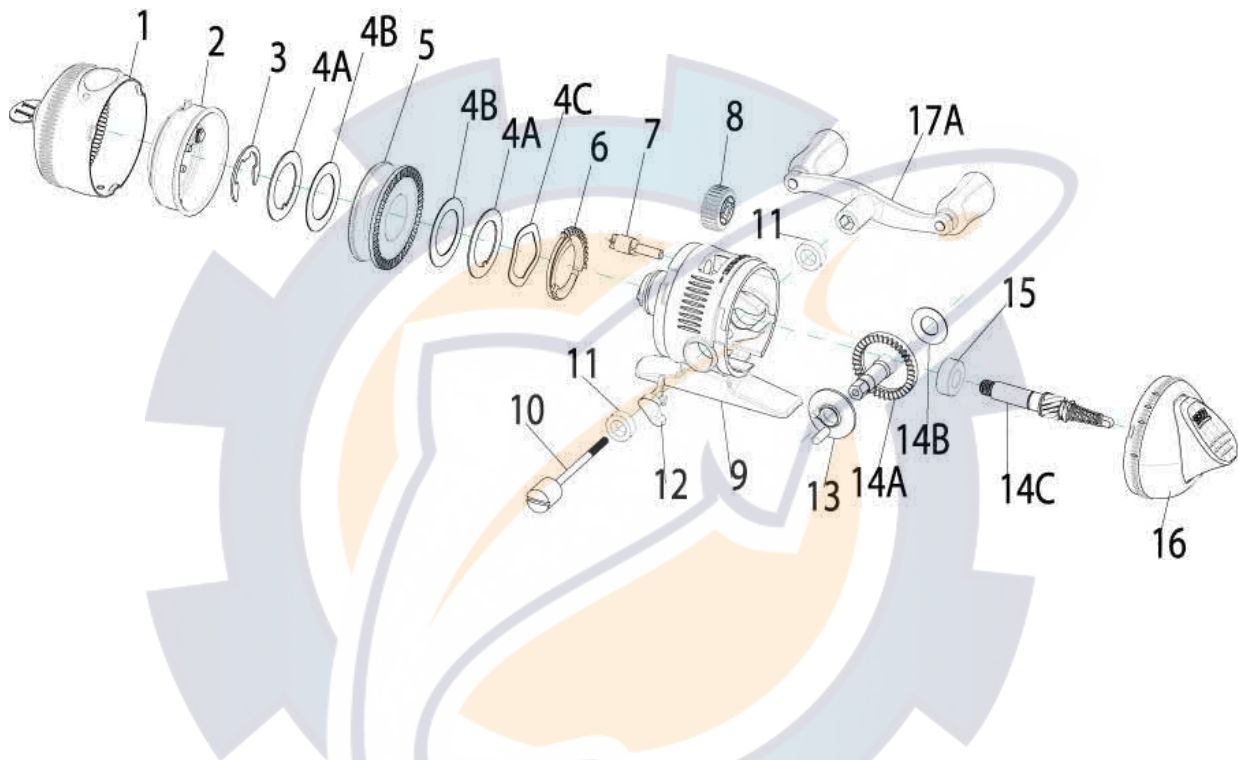

ZEBCO

Micro Authentic

11MA

Zebco 11 Micro Authentic Spincast Reel Part List					
Key #	Description	Part No.	Key #	Description	Part No.
1	Front Cover Assembly	BY324-01	11	Bushing	BY026-01
2	Spinner Head Assembly	BY310-01	12	Anti-Reverse/Bait Alert Switch	BY019-01
3	Spool Clip	BY034-01	13	Anti-Reverse Pawl	BY061-01
4	Drag Washer Kit includes:	BY4108-01	14	Drive Gear Kit Includes:	BY4012-01
	4A - Keyed Drag Washer			14A - Drive Gear	
	4B - Drag Washer			14B - Gear Shim Washer	
	4C - Wave Washer			14C - Center Shaft Assembly	
5	Spool Assembly	BY321-01	15	Ball Bearing	BY030-01
6	Drag Cam	BY027-01	16	Back Cover Assembly	BY323-01
7	Drag Pinion	BY054-01	17	Crank Handle Kit Includes:	BY4318-01
8	Drag Adj. Wheel	BY032-01		17A - Crank Rod Handle Assy.	
9	Body Assembly	CB301-01		10 - Crank Rod Assembly	
10	Crank Rod Assembly	BY367-01			