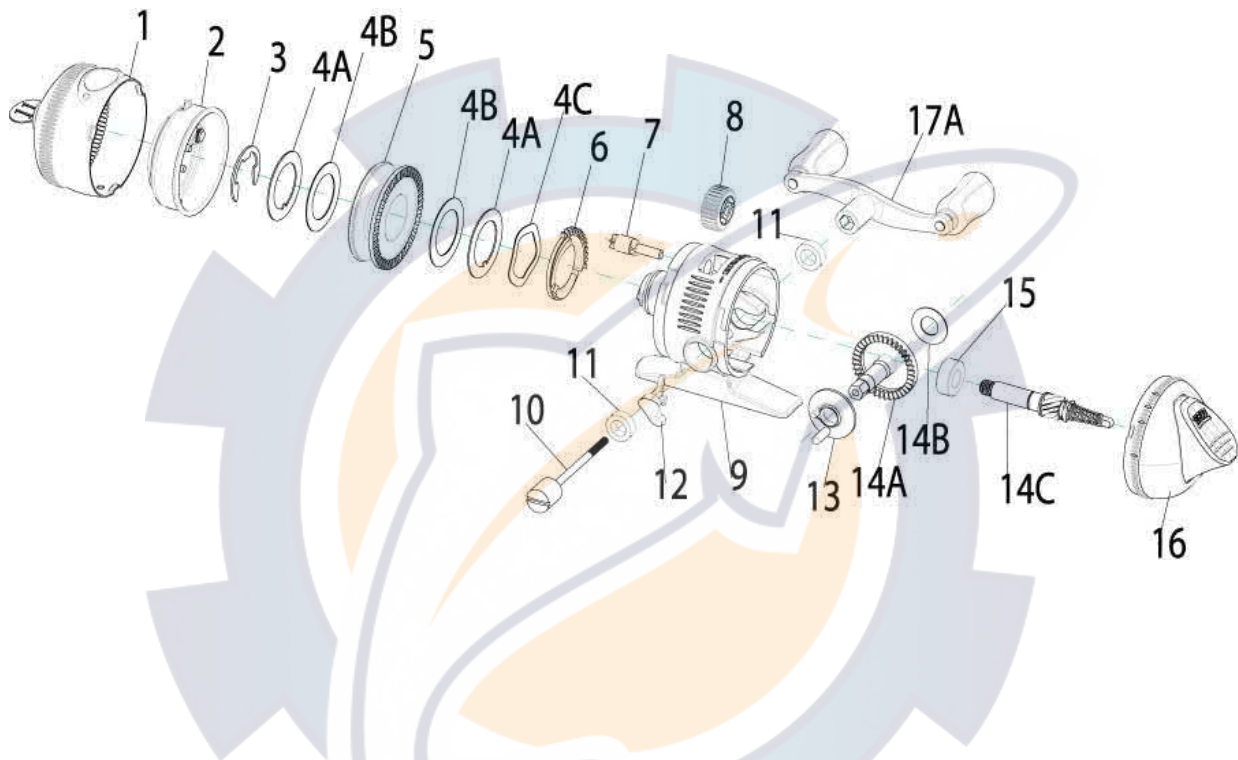

## Micro Authentic

### 11MA

Zebco 11 Micro Authentic Spincast Reel Part List					
Key #	Description	Part No.	Key #	Description	Part No.
1	Front Cover Assembly	BY324-01	11	Bushing	BY026-01
2	Spinner Head Assembly	BY310-01	12	Anti-Reverse/Bait Alert Switch	BY019-01
3	Spool Clip	BY034-01	13	Anti-Reverse Pawl	BY061-01
4	Drag Washer Kit includes:	BY4108-01	14	Drive Gear Kit Includes:	BY4012-01
	4A - Keyed Drag Washer			14A - Drive Gear	
	4B - Drag Washer			14B - Gear Shim Washer	
	4C - Wave Washer			14C - Center Shaft Assembly	
5	Spool Assembly	BY321-01	15	Ball Bearing	BY030-01
6	Drag Cam	BY027-01	16	Back Cover Assembly	BY323-01
7	Drag Pinion	BY054-01	17	Crank Handle Kit Includes:	BY4318-01
8	Drag Adj. Wheel	BY032-01		17A - Crank Rod Handle Assy.	
9	Body Assembly	CB301-01		10 - Crank Rod Assembly	
10	Crank Rod Assembly	BY367-01			