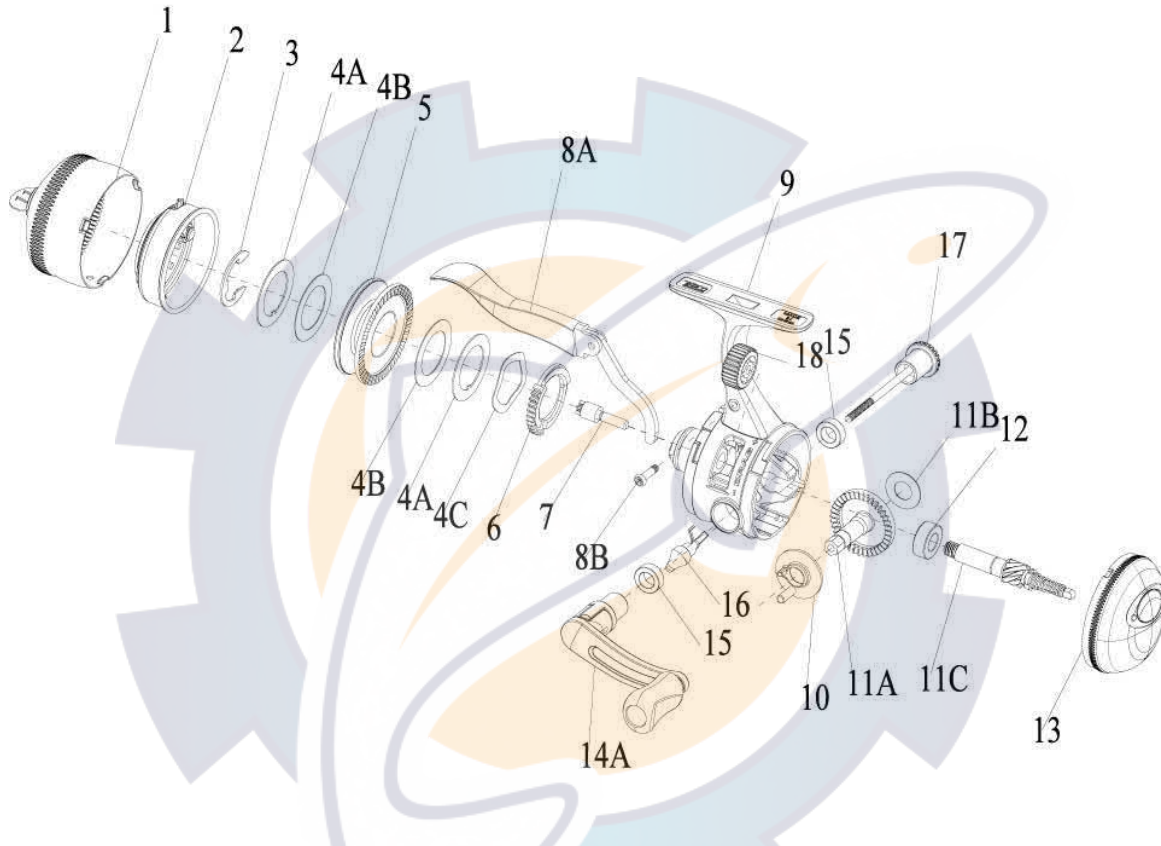

ZEBCO

Micro Triggerspin

Authentic

11MTSA

Zeeco 11 Micro Triggerspin Authentic Spincast Reel Part List

Key #	Description	Part No.	Key #	Description	Part No.
1	Front Cover Assembly	CY324-01	10	Anti-Reverse Pawl	BY061-01
2	Spinner Head Assembly	BY310-01	11	Drive Gear Kit includes	BY4012-01
3	Spool Clip	BY034-01		11A - Drive Gear	
4	Drag Washer Kit includes:	BY4108-01		11B - Gear Shim Washer	
	4A - Keyed Drag Washer			11C - Center Shaft Assembly	
	4B - Drag Washer		12	Ball Bearing	BY030-01
	4C - Wave Washer		13	Back Cover Assembly	CY323-01
5	Spool Assembly	BY321-01	14	Crank Handle Kit includes	CY4318-01
6	Drag Cam	BY027-01		14A - Crank Handle Assembly	
7	Drag Pinion	BY054-01		17 - Crank Rod Assembly	
8	Trigger Assembly Kit includes	CY4309-01	15	Bushing	BY026-01
	8A - Trigger Assembly		16	Anti-Reverse/Bait Alert Switch	BY019-01
	8B - Trigger Screw		17	Crank Rod Assembly	CY367-01
9	Body Assembly	CY301-01	18	Drag Adj. Wheel	BY032-01