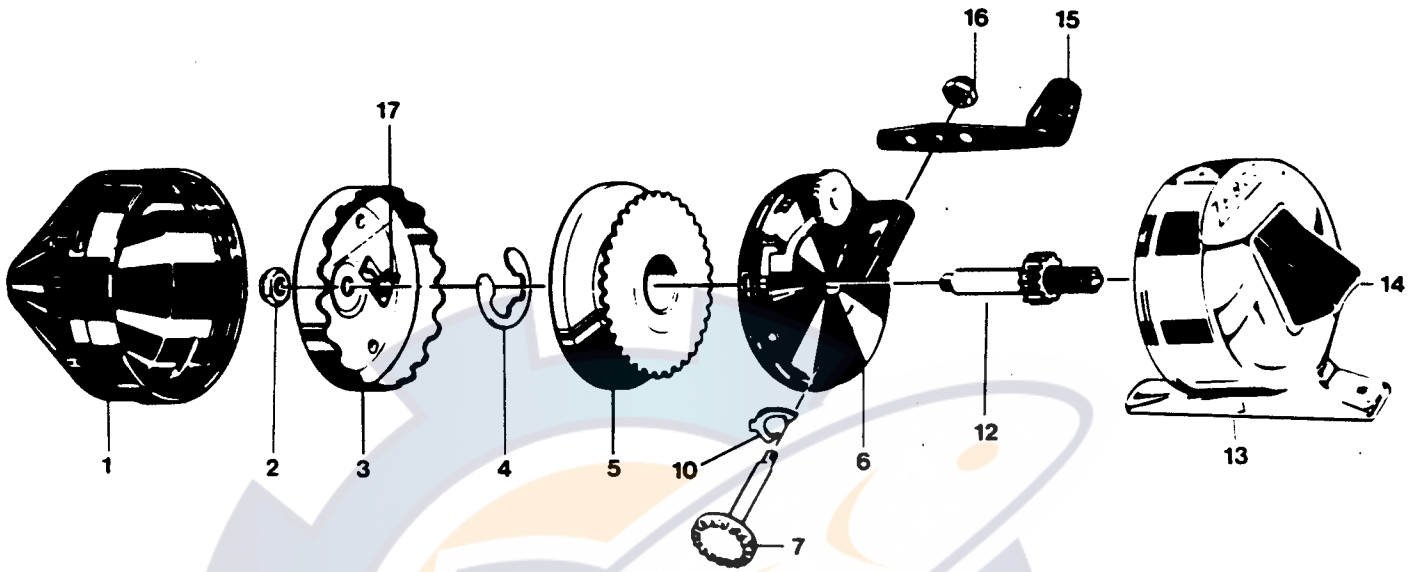

# ZEBCO 202

Key No.	Part No.	Description	Price
1	XZ324-22	FRONT COVER	1.82
2	JZ006	SPINNER HEAD NUT	.44
3	XZ310	SPINNER HEAD SUB ASSEMBLY	2.05
4	XZ034	SPOOL CLIP	.33
5	XZ021	SPOOL	1.53
5	XZ321-10P	WND SPOOL 10#	2.69
6	XZ301	BODY S/A	2.43
7	XZ308	CRANK SHAFT SUB-ASSEMBLY	1.93
10	XZ063	ANTI REVERSE PAWL	.33
12	XZ315	CENTER SHAFT SUB-ASSEMBLY	2.05
13	XZ323-19	BACK COVER S/A	2.26
14	XZ009-2	THUMB STOP BLACK	.62
15	XZ318-1	CRANK HANDLE S/A	1.66
16	AZ003	CRANK NUT	.56
17	EZ027	SPINNERHEAD SPRING	.33

Prices subject to change without notice. Prices do not include postage and handling.

**PLEASE ORDER BY PART NUMBER**

Rev. 5/93

Zebco Division Brunswick Corporation, Box 270, Tulsa, OK 74101 USA 918-836-5581