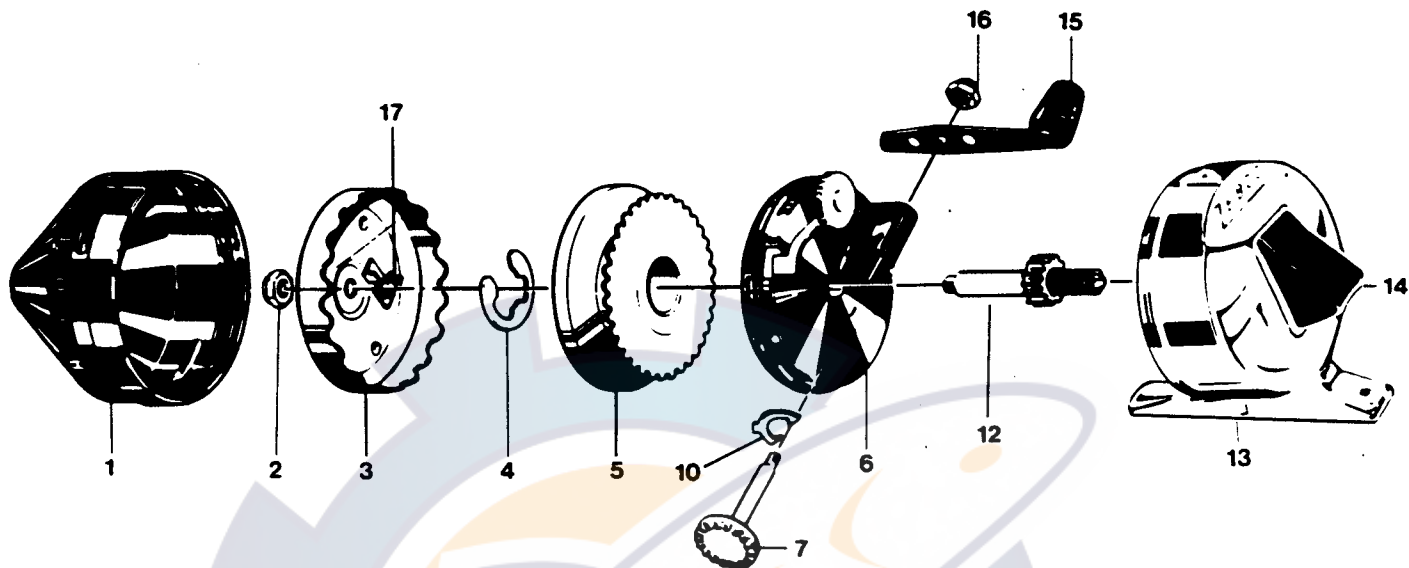

ZEBCO 202

Key No.	Part No.	Description	Price
1	XZ324-22	FRONT COVER	1.82
2	JZ006	SPINNER HEAD NUT	.44
3	XZ310	SPINNER HEAD SUB ASSEMBLY	2.05
4	XZ034	SPOOL CLIP	.33
5	XZ021	SPOOL	1.53
5	XZ321-10P	WND SPOOL 10#	2.69
6	XZ301	BODY S/A	2.43
7	XZ308	CRANK SHAFT SUB-ASSEMBLY	1.93
10	XZ063	ANTI REVERSE PAWL	.33
12	XZ315	CENTER SHAFT SUB-ASSEMBLY	2.05
13	XZ323-19	BACK COVER S/A	2.26
14	XZ009-2	THUMB STOP BLACK	.62
15	XZ318-1	CRANK HANDLE S/A	1.66
16	AZ003	CRANK NUT	.56
17	EZ027	SPINNERHEAD SPRING	.33