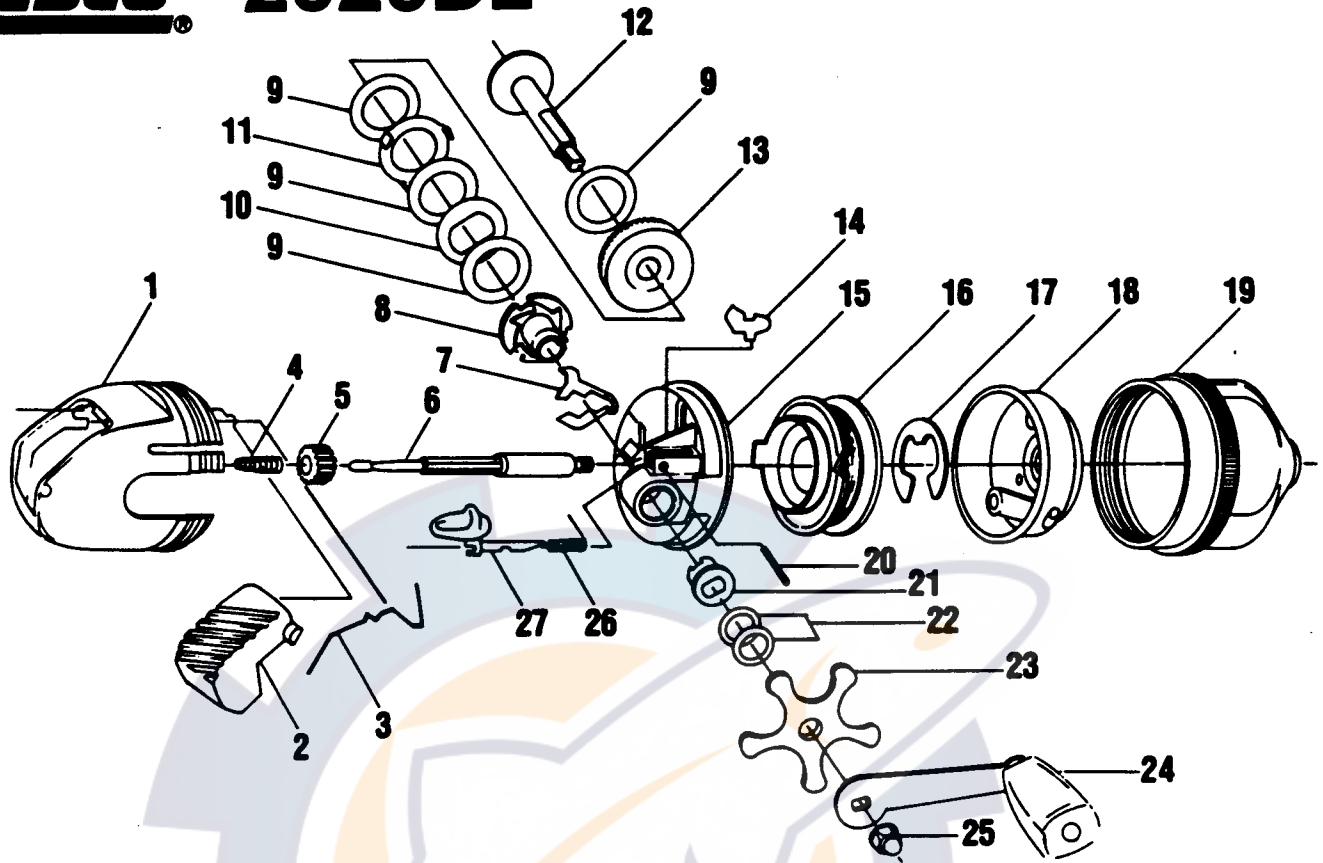

# ZEBCO 2020DL

Key No.	Part No.	Description	Price	Key No.	Part No.	Description	Price
1	WE323	Back Cover Assy. (1,2,3)	6.61				
2	KY009-1	Thumbstop	1.00				
3	QY038	Thumbstop Spring	.49				
4	JY020-2	Centershaft Spring	.31				
6	WY315	Centershaft S/A (4,5,6)	3.58				
7	WE061	A/R Actuator	.44				
8	WE091	A/R Ratchet	.40				
9	WE033	Drag Washer	.45				
10	WE040	Washer - Doubled	.77				
11	WE108	Keyed Washer	.38				
12	WE008	Crank Shaft	1.95				
13	WE012	Crank Gear	2.15				
14	JY060	A/R Pawl	.44				
15	WY301-5	Body Assy. (20,26,27)	7.95				
16	HE321-6HP	Wound Spool 6# H.P.	5.21				
17	JY034	Spool Clip	.44				
18	JY310	Spinnerhead Assembly	4.97				
19	JY324-16	Front Cover Assembly	4.75				
21	WE092	Cam	.38				
22	WE031	Spring Washer	.45				
23	WE032	Star Drag	.44				
24	JY318-7	Handle Assembly	2.99				
25	AZ003	Crank Nut	.56				

Prices subject to change without notice. Prices do not include postage and handling.

**PLEASE ORDER BY PART NUMBER**

Rev. 5/93

Zebco Division Brunswick Corporation, Box 270, Tulsa, OK 74101 USA 918-836-5581