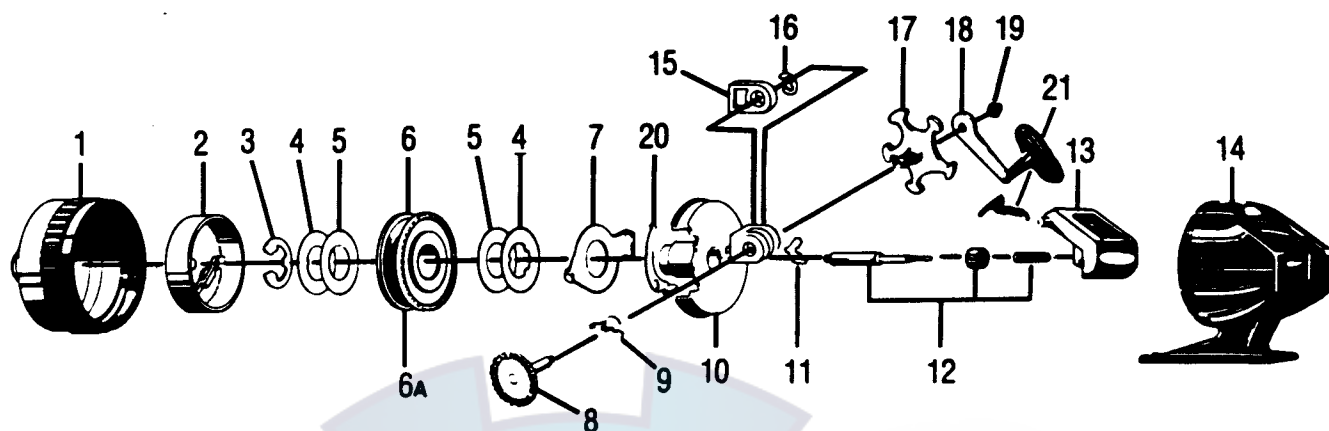

# ZEBCO 2020N

Key No.	Part No.	Description	Price
1	JY324-12	FRONT COVER S/A	4.75
2	JY310	SPINNERHEAD	4.97
3	JY034	SPOOL CLIP	.44
4	JY040	SPOOL WASHER	.77
5	JY108	FLAT WASHER, DRAG	.38
6	JY021	SPOOL	2.14
6	JY321-8H	WOUND SPOOL 8# MONO HP	5.21
7	NY027	CLUTCH RING	.88
8	JY308	CRANK GEAR SUB-ASSEMBLY	3.03
9	JY061	PAWL ACTUATOR	.44
10	JY301	BODY SUB-ASSM	7.95
11	JY060	ANTI-REVERSE PAWL	.44
12	JY315	CENTER SHAFT S/A	3.58
13	KY009	THUMB STOP	1.00
14	JY323-5	BACK COVER S/A	6.38
15	JY054	SLIDE DRAG ACTUATOR	1.27
16	JY121	RETAINER CLIP	.38
17	JY032-1	DRAG STAR	.42
18	JY318-5	HANDLE ASSY.	3.03
19	AZ003	CRANK NUT	.56
20	RY033	RATCHET SPRING	.49
21	QY038	THUMB STOP SPRING	.49
22	WY026	CRANK SHAFT BUSHING	2.46

Prices subject to change without notice. Prices do not include postage and handling.

**PLEASE ORDER BY PART NUMBER**

Rev. 5/93

Zebco Division Brunswick Corporation, Box 270, Tulsa, OK 74101 USA 918-836-5581