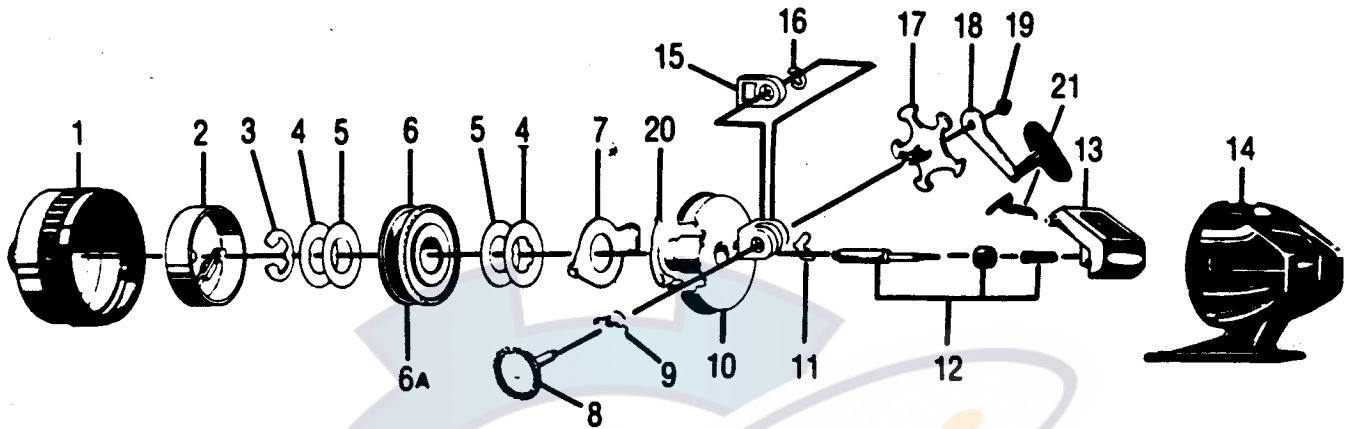

ZEBCO 2030N

Key No.	Part No.	Description	Price
1	KY324-5	FRONT COVER ASSY.	4.97
2	KY310-1	SPINNERHEAD S/A	5.36
3	GZ034-1	SPOOL RETAINER CLIP	.57
4	CJ040-1	SPOOL WASHER (METAL)	.95
5	CJ108-1	FLAT WASHER	.38
6	KY021	SPOOL	2.14
6	KY321-14H	SPOOL W/14# HI PERF LINE	6.26
7	KY027-1	CLUTCH RING	1.00
8	KY308-1	CRANK SHAFT S/A	3.20
9	JY061	PAWL ACTUATOR	.44
10	KY301	BODY ASSEMBLY 2030	8.28
11	JY060	ANTI-REVERSE PAWL	.44
12	KY315	CENTER SHAFT SUB-ASSEMBLY	3.80
13	KY009	THUMB STOP	1.00
14	KY323-6	BACK COVER S/A	6.62
15	KY054-1	SLIDE DRAG ACTUATOR	1.27
16	JY121	RETAINER CLIP	.38
17	KY032-1	DRAG STAR	.42
18	KY318-3	HANDLE ASSY.	3.25
19	AZ003	CRANK NUT	.56
21	KY038	THUMB STOP SPRING	.74
22	KY026-5	CRANK BUSHING	2.83

Prices subject to change without notice. Prices do not include postage and handling.

PLEASE ORDER BY PART NUMBER

Rev. 5/93

Zebco Division Brunswick Corporation, Box 270, Tulsa, OK 74101 USA 918-836-5581