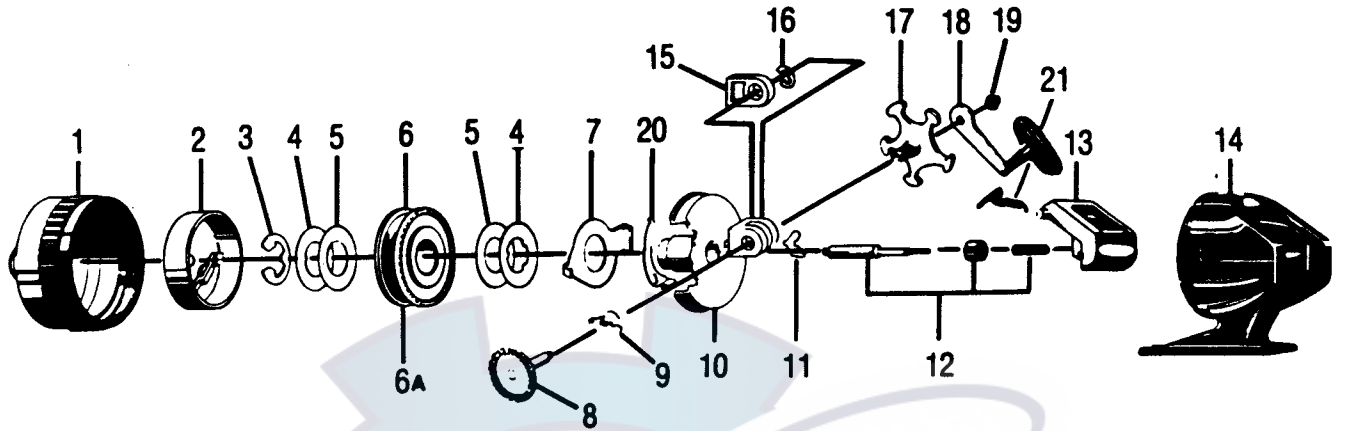

ZEBCO 2030N

Key No.	Part No.	Description	Price
1	KY324-5	FRONT COVER ASSY.	4.97
2	KY310-1	SPINNERHEAD S/A	5.36
3	GZ034-1	SPOOL RETAINER CLIP	.57
4	CJ040-1	SPOOL WASHER (METAL)	.95
5	CJ108-1	FLAT WASHER	.38
6	KY021	SPOOL	2.14
6	KY321-14H	SPOOL W/14# HI PERF LINE	6.26
7	KY027-1	CLUTCH RING	1.00
8	KY308-1	CRANK SHAFT S/A	3.20
9	JY061	PAWL ACTUATOR	.44
10	KY301	BODY ASSEMBLY 2030	8.28
11	JY060	ANTI-REVERSE PAWL	.44
12	KY315	CENTER SHAFT SUB-ASSEMBLY	3.80
13	KY009	THUMB STOP	1.00
14	KY323-6	BACK COVER S/A	6.62
15	KY054-1	SLIDE DRAG ACTUATOR	1.27
16	JY121	RETAINER CLIP	.38
17	KY032-1	DRAG STAR	.42
18	KY318-3	HANDLE ASSY.	3.25
19	AZ003	CRANK NUT	.56
21	KY038	THUMB STOP SPRING	.74
22	KY026-5	CRANK BUSHING	2.83

Prices subject to change without notice. Prices do not include postage and handling.

PLEASE ORDER BY PART NUMBER

Rev. 5/93

Zebco Division Brunswick Corporation, Box 270, Tulsa, OK 74101 USA 918-836-5581