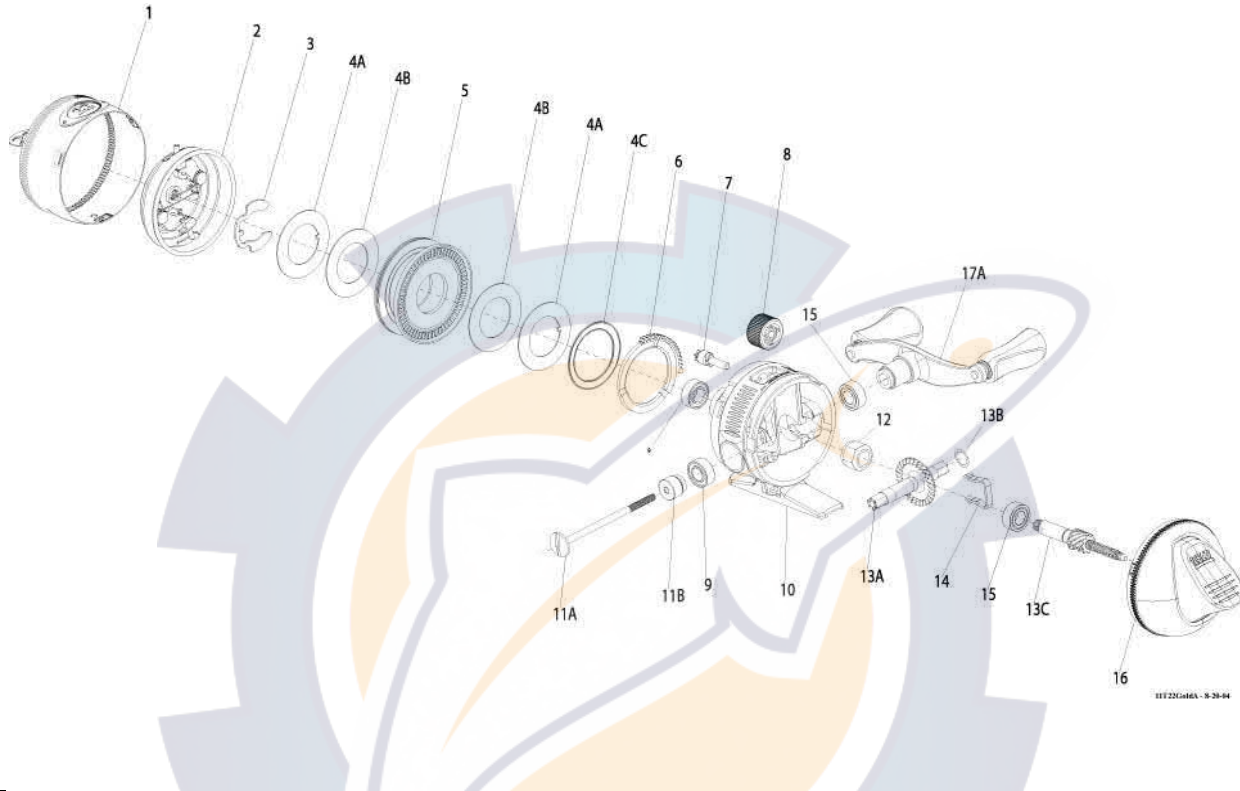

## 22 Gold

**Zeeco 22 Gold Spincast Reel Part List**

Key #	Description	Part No.	Key #	Description	Part No.
1	Front Cover Assembly	DY324-01	13	Drive Gear Kit includes	DY4012-01
2	Spinner Head Assembly	DY310-01		13A - Drive Gear	
3	Spool Clip	EY034-01		13B - Gear Shim Washer	
4	Drag Washer Kit includes	EY4108-01		13C - Center Shaft Assembly	
	4A - Keyed Drag Washer		14	Bearing Retainer Clip	EY029-01
	4B - Drag Washer		15	Ball Bearing	EY030-01
	4C - Wave Washer		16	Back Cover Assembly	DY323-01
5	Spool Assembly	DY321-01	17	Crank Handle Kit includes:	DY4318-01
6	Drag Cam	DY027-01		17A - Crank Rod Handle Ass	
7	Drag Pinion	DY054-01		11A - Crank Rod	
8	Drag Adj. Wheel	DY032-01		11B - Crank Rod Spacer	
9	Bushing	EY026-01			
10	Body Assembly	DY301-01			
11	Crank Rod Kit includes:	DY4067-01			
	11A - Crank Rod				
	11B - Crank Rod Spacer				
12	Anti-Reverse Clutch	EY112-01			