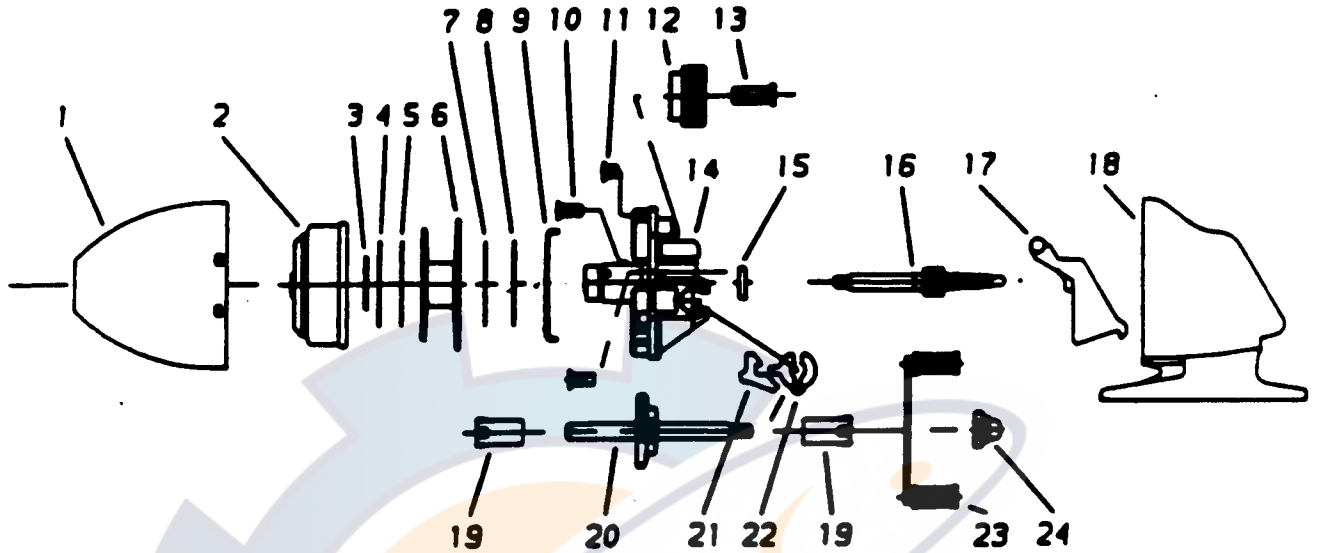

ZEBCO 257

Key No.	Part No.	Description	Price
1	SE324-2	FRONT COVER	5.67
2	SE310	SPINNERHEAD	4.07
3	SE034	SPOOL CLIP	.36
4	SE040-2	SPOOL W/S - STEEL	.98
5	SE108-2	DRAG W/S - PLASTIC	.52
6	SE321-1	SPOOL W/LINE	5.21
7	SE108-1	DRAG W/S - PLASTIC	.52
8	SE040-1	SPOOL W/S - STEEL	.46
9	SE027	CLUTCH RING	.98
10	KE126	SCREWS (2)	.48
11	SE126	SCREW	.67
12	SE032	DRAG WHEEL	3.14
13	SE054	DRAG SCREW	.77
14	SE301-2	BODY	9.22
15	BJ017	BALL BEARING	5.90
16	SE315	CENTER SHAFT ASSY	5.41
17	SE009	THUMB STOP	1.08
18	SE023-2	BACK COVER	3.04
19	KE026	CRANK BUSHING (2)	.97
20	SE308	CRANK SHAFT ASSY	3.35
21	KE060	ANTI-REVERSE PAWL	.54
22	SE061	ANTI-REVERSE ACTUATOR	.98
23	KZ318-5	HANDLE ASSY	4.07
24	AZ003	CRANK NUT	.56

Prices subject to change without notice. Prices do not include postage and handling.

PLEASE ORDER BY PART NUMBER

Rev. 5/93

Zebco Division Brunswick Corporation, Box 270, Tulsa, OK 74101 USA 918-836-5581