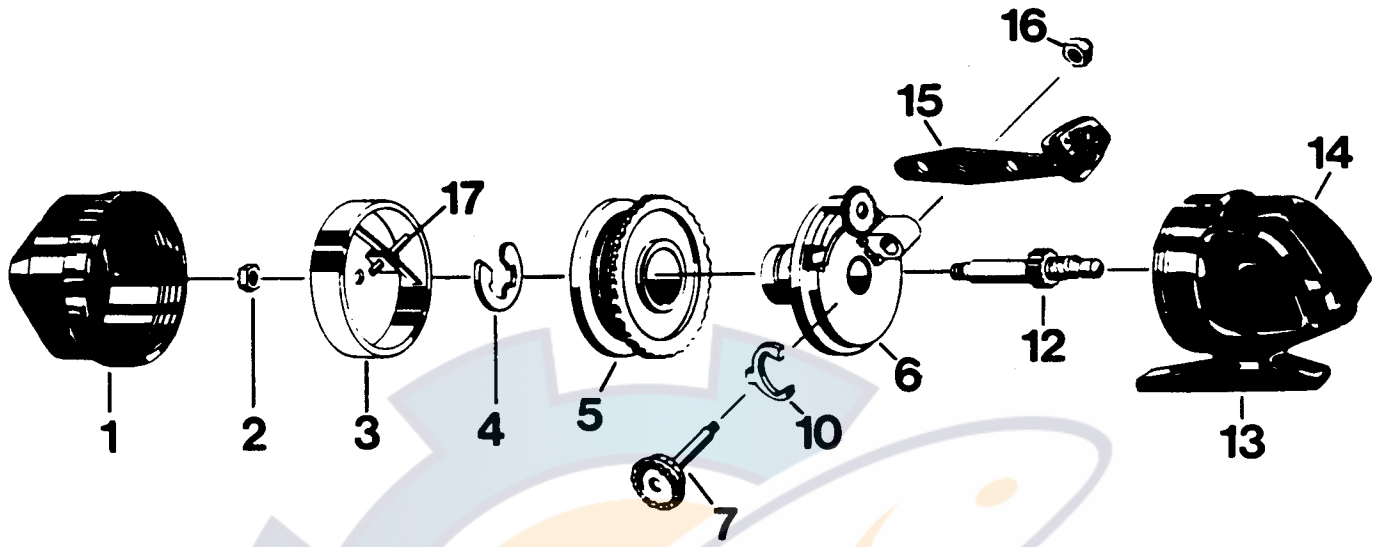

ZEBCO 303

Key No.	Part No.	Description	Price
1	LE324-3	FRONT COVER ASSY.	1.02
2	JZ006	SPINNER HEAD NUT	.44
3	ZZ310	SPINNERHEAD ASS'Y	2.69
4	JY034	SPOOL CLIP	.44
5	JY321-8P	WND SPOOL 8# LINE	5.21
6	ZZ301	BODY ASSY	2.27
7	XZ308	CRANK SHAFT SUB-ASSEMBLY	1.93
10	XZ063	ANTI REVERSE PAWL	.33
12	ZZ315	CENTERSHAFT SUBASSEMBLY	1.96
13	LE323-4	BACK COVER ASSY.	1.02
14	LE009-2	THUMB BRAKE	1.19
15	XZ318-9	CRANK HANDLE S/A	1.66
16	AZ003	CRANK NUT	.56
17	AE049	PICK-UP PIN SPRING	.31

Prices subject to change without notice. Prices do not include postage and handling.

PLEASE ORDER BY PART NUMBER

Rev. 5/93

Zebco Division Brunswick Corporation, Box 270, Tulsa, OK 74101 USA 918-836-5581