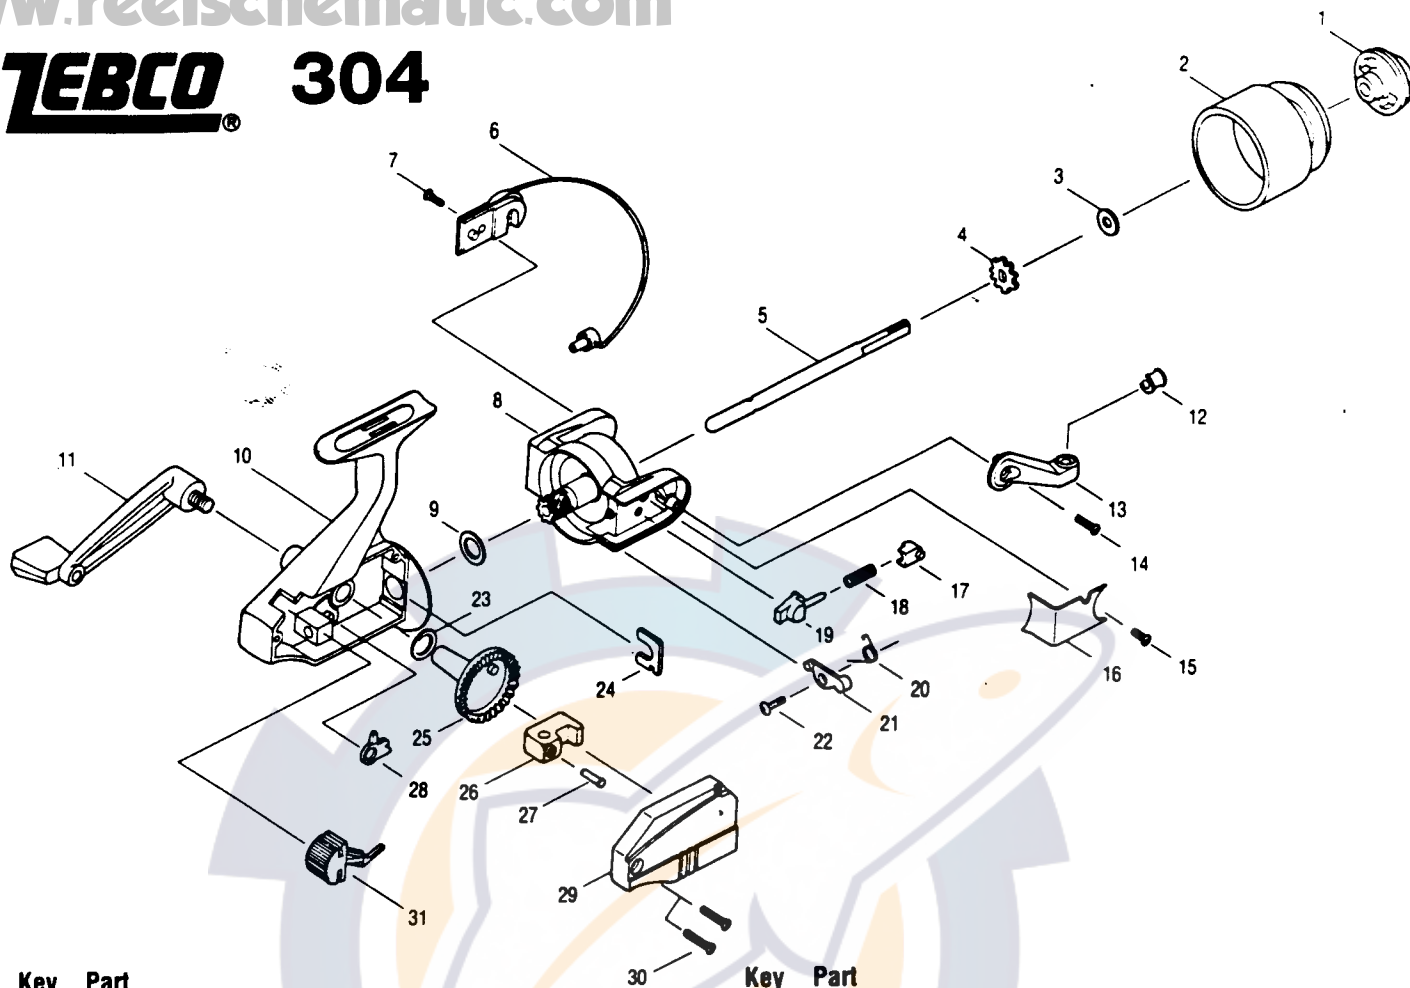

ZEBCO® 304

Key No.	Part No.	Description	Price	Key No.	Part No.	Description	Price
1	LQ332	DRAG KNOB ASSY.	1.77	27	LQ062	O/S PIN	.32
2	LQ021	SPOOL	5.09	28	LQ060	STOPPER	.70
3	LQ056	SPOOL WASHER	3.11	29	LQ023	BODY COVER	1.77
4	LQ068	CLICK CLAW	.54	30	LQ057	BODY COVER SCREW	.43
5	LQ015	MAIN SHAFT	1.77	31	LQ090	STOPPER LEVER	.70
6	LQ347	BAIL ASSY.	3.16				
7	LQ048	BAIL HOLDER SCREW	.37				
8	LQ309	ROTOR ASSY.	6.80				
9	LQ024	PINION GEAR WASHER	.54				
10	LQ001	BODY	3.05				
11	LQ318	HANDLE ASSY.	2.68				
12	LQ004	LINE ROLLER	1.56				
13	LQ007	ARM LEVER	.64				
14	LQ051	ARM LEVER SCREW	.37				
15	LQ085	KICK LEVER COVER SCREW	.68				
16	LQ087	BAIL SPRING COVER	.54				
17	LQ029	KICK LEVER 'B'	.70				
18	LQ022	BAIL SPRING	.48				
19	LQ020	SPRING HOLDER	.48				
20	LQ049	KICK LEVER SPRING	.70				
21	LQ019	KICK LEVER	.70				
22	LQ037	KICK LEVER SCRWE	.70				
23	LQ084	CRANK GEAR SHIM	.43				
24	LQ006	ROTOR RETAINER	.54				
25	LQ012	DRIVE GEAR	2.25				
26	LQ025	O/S SLIDER	.70				

Prices subject to change without notice. Prices do not include postage and handling.

PLEASE ORDER BY PART NUMBER

Rev. 5/93

Zebco Division Brunswick Corporation, Box 270, Tulsa, OK 74101 USA 918-836-5581