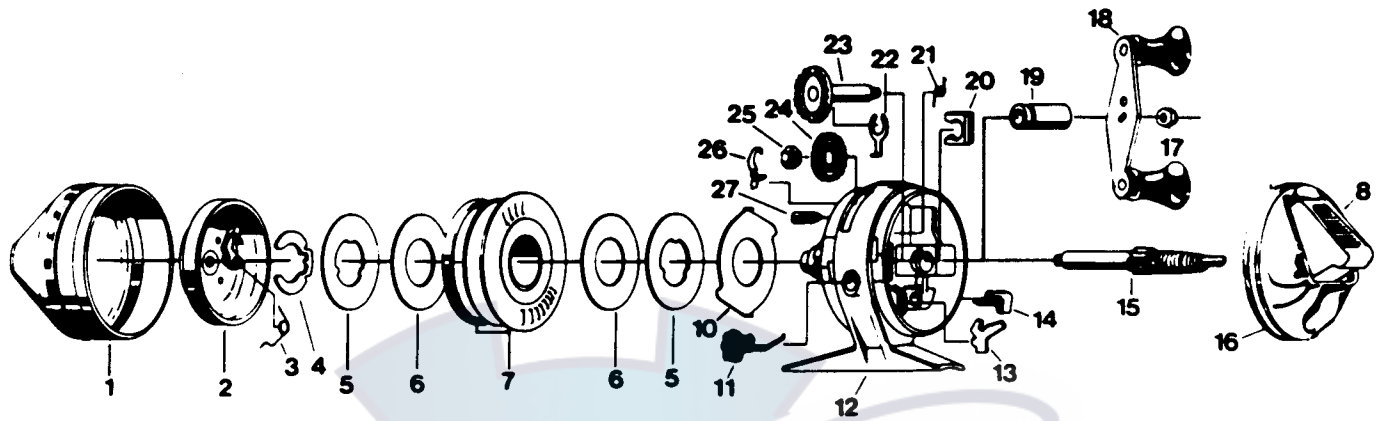

ZEBCO 33N

Key No.	Part No.	Description	Price	Key No.	Part No.	Description	Price
1	RY324-5	FRONT COVER	3.69	26	RY033	RATCHET SPRING	.49
2	RY310-1	SPINNERHEAD ASSY.	4.36	27	BJ054-2	CLUTCH SCREW	.66
3	RY049-1	PICK UP ARM SPRING	.44				
4	RY034-1	SPOOL RETAINER CLIP	.44				
5	CJ040-1	SPOOL WASHER (METAL)	.95				
6	CJ108-1	FLAT WASHER	.38				
7	RY021-1	SPOOL (EMPTY)	2.27				
7	RY321-10H	WOUND SPOOL 10# MONO H.P.	5.58				
8	RY309-1	THUMB BRAKE	1.05				
9	RY036-1	SPOOL LIP	.62				
10	RY027-1	CLUTCH RING	.95				
11	RY014-1	BAIT CLICK	.74				
12	RY301-2	BODY ASSY.	9.83				
13	RY060-1	ANTI-REVERSE PAWL	.56				
14	RY002	ANTI-REVERSE KNOB	.74				
15	RY315-3	CENTER SHAFT ASSY.	3.42				
16	RY323	BACK COVER S/A	3.64				
17	AZ003	CRANK NUT	.56				
18	RY318-3	CRANK HANDLE S/A	2.15				
19	RY026-1	CRANK BEARING	.56				
20	RY029-1	BEARING RETAINER CLIP	.38				
21	RY064-1	DRAG ADJUSTMENT SPRING	.44				
22	JY061	PAWL ACTUATOR	.44				
23	RY308	CRANK SHAFT ASSY	2.95				
24	RY332-1	DRAG ADJ. WHEEL S/A	.82				
25	RY077-1	HEX NUT	.44				

Prices subject to change without notice. Prices do not include postage and handling.

PLEASE ORDER BY PART NUMBER

Rev. 5/93

Zebco Division Brunswick Corporation, Box 270, Tulsa, OK 74101 USA 918-836-5581