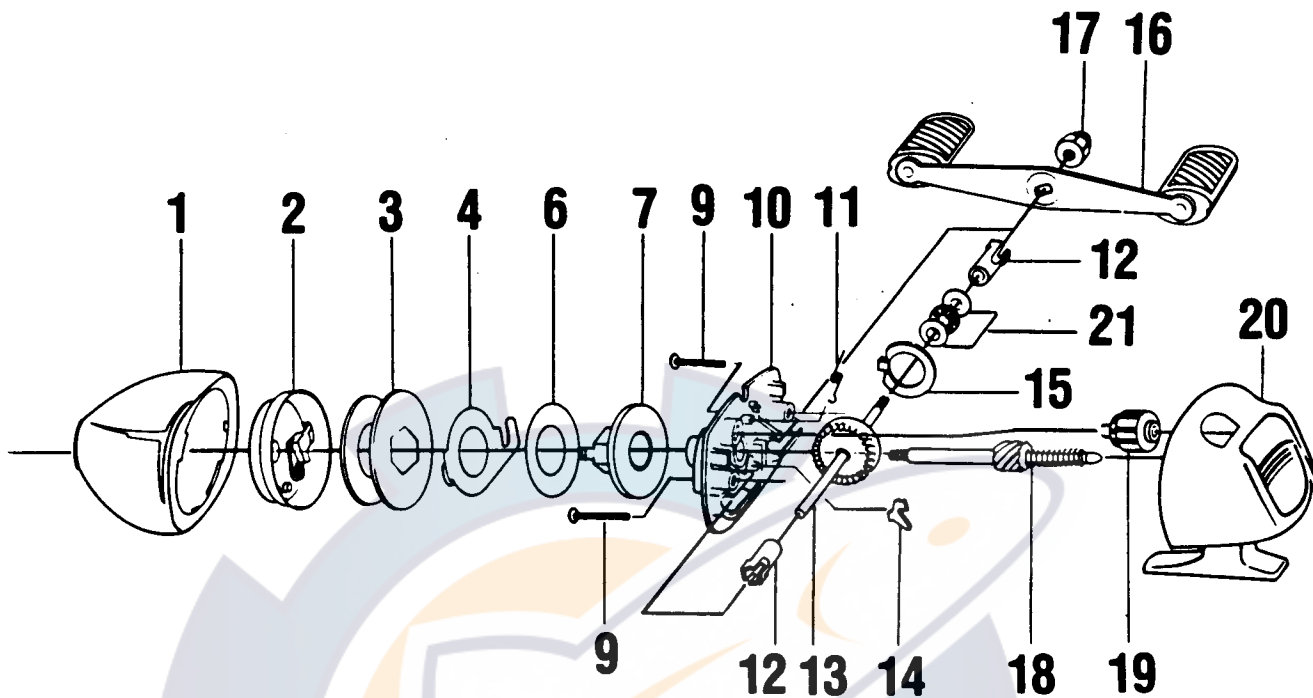

ZEBCO 357

Key No.	Part No.	Description	Price
1	KE324-2	FRONT COVER ASSY.	6.38
2	KE310	SPINNERHEAD ASSY.	4.45
3	KE021	SPOOL	2.14
3	KE321-2	SPOOL W/10# H.P. LINE	5.21
4	KE027	CLUTCH RING	1.56
6	JY108	DRAG WASHER	.37
7	KE189	SPOOL CARRIER	1.77
9	KE126	SCREWS (2)	.48
10	DE301	BODY ASSY.	10.66
11	BE064	CLICK SPRING	.70
12	KE026	CRANK BUSHING (2)	.97
13	KE308	CRANKSHAFT ASSY.	3.32
14	KE060	ANTI-REVERSE PAWL	.54
15	KE061	ANTI-REVERSE ACTUATOR	.54
16	KE318-4	HANDLE ASSY.	5.73
17	AZ003	CRANK NUT	.56
18	KE315	CENTERSHAFT ASSY.	6.53
19	KE032	DRAG ADJUSTMENT WHEEL	3.32
20	KE323-2	BACK COVER ASSY.	6.16
21	KE030	THRUST BEARING	5.89
22	KE054	DRAG SCREW	.54
23	BE064	CLICK SPRING	.70

Prices subject to change without notice. Prices do not include postage and handling.

PLEASE ORDER BY PART NUMBER

Rev. 5/93

Zebco Division Brunswick Corporation, Box 270, Tulsa, OK 74101 USA 918-836-5581