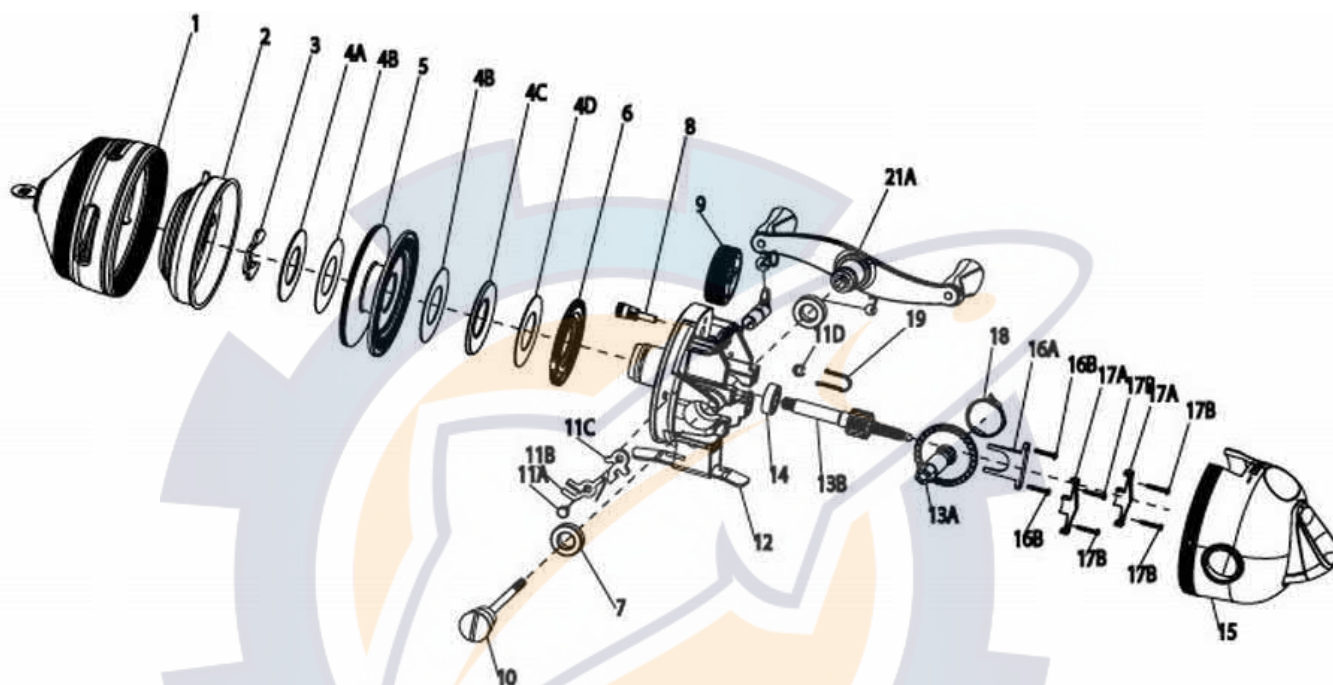

ZEBCO

808 Magnum

ZEBCO 808 MAGNUM Spincast Reel Part List

Key #	Description	Part No.	Key #	Description	Part No.
1	Front Cover Assembly	UZ324-01	12	Body Assembly	UZ301-01
2	Spinner Head Assembly	UZ310-01	13	Drive Gear & Pinion Kit includes:	UZ4012-01
3	Spool Clip	UZ034-01		13A - Drive Gear	
4	Drag Washer Kit includes:	UZ4108-01		13B - Pinion Assembly	
	4A - Keyed Drag Washer		14	Ball Bearing	UZ017-01
	4B - Drag Washer		15	Back Cover Assembly	UZ323-01
	4C - Tapered Drag Washer		16	Bearing Retainer Wedge Kit includes:	UZ4029-01
	4D - Spring Washer			16A - Wedge, Bearing Retainer	
5	Spool Assembly	UZ321-01		16B - Self Tapping Screw	
6	Drag Cam	UZ027-01	17	Bearing Cap Kit includes:	UZ4089-01
7	Bushing	UZ026-01		17A - Bearing Cap	
8	Drag Pinion	UZ054-01		17B - Self Tapping Screw	
9	Drag Wheel	UZ032-01	18	A/R Pawl Actuator	UZ062-01
10	Crank Rod	UZ067-01	19	Anti Reverse Switch Spring	UZ033-01
11	A/R Pawl Kit includes:	UZ4060-01	20	Bait Alert Switch	UZ002-01
	11A - A/R Pawl Pin		21	Crank Handle Kit includes:	UZ4318-01
	11B - A/R Click Spring			21A - Crank Handle Assembly	
	11C - A/R Pawl			10 - Crank Rod	
	11D - A/R Pawl Clip				