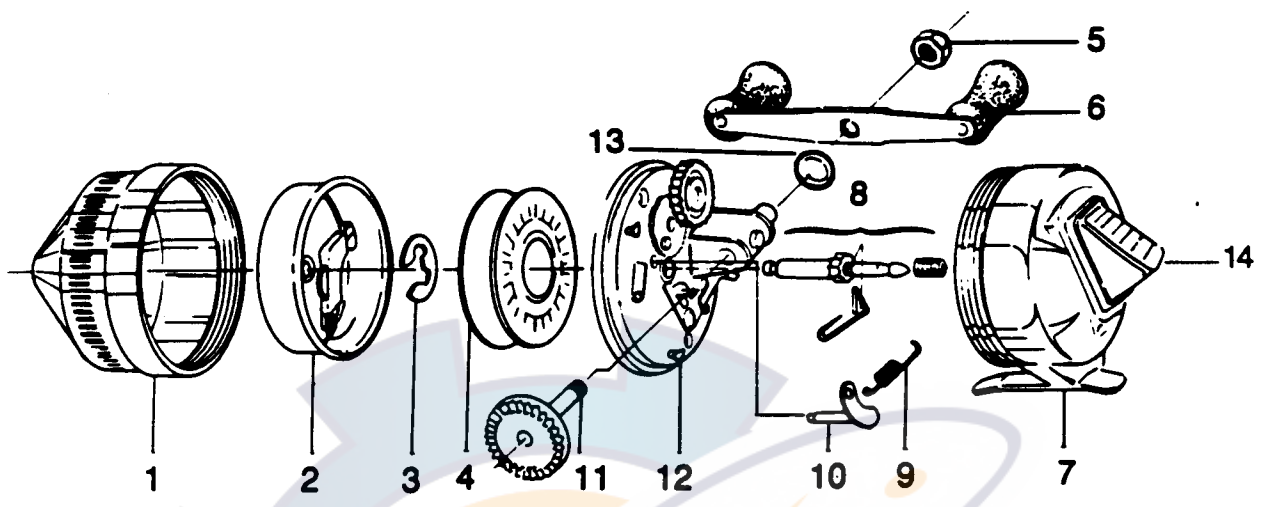

ZEBCO 808N

Key No.	Part No.	Description	Price
1	EE324-2	FRONT COVER S/A	4.00
2	EE310-1	SPINNERHEAD ASSY.	6.46
3	GZ034-1	SPOOL RETAINER CLIP	.57
4	FE021	SPOOL (EMPTY)	4.35
4	FE321-3	SPOOL W/20# HI PERF LINE	6.46
5	QZ003	CRANK NUT	.72
6	ME318-1	CRANK HANDLE S/A	5.74
7	EE323-4	BACK COVER S/A	5.90
8	FE315-1	CENTER SHAFT ASSY.	3.70
9	PZ085-1	CLUTCH SPRING	.61
10	PZ307-1	CLUTCH SHAFT	1.66
11	PZ308-1	CRANK SHAFT	4.79
12	PZ301-2	BODY S/A	5.03
13	FE086-2	CRANK SHAFT SPACER	.88
14	PY009	THUMB STOP	1.05

Prices subject to change without notice. Prices do not include postage and handling.

PLEASE ORDER BY PART NUMBER

Rev. 5/93

Zebco Division Brunswick Corporation, Box 270, Tulsa, OK 74101 USA 918-836-5581