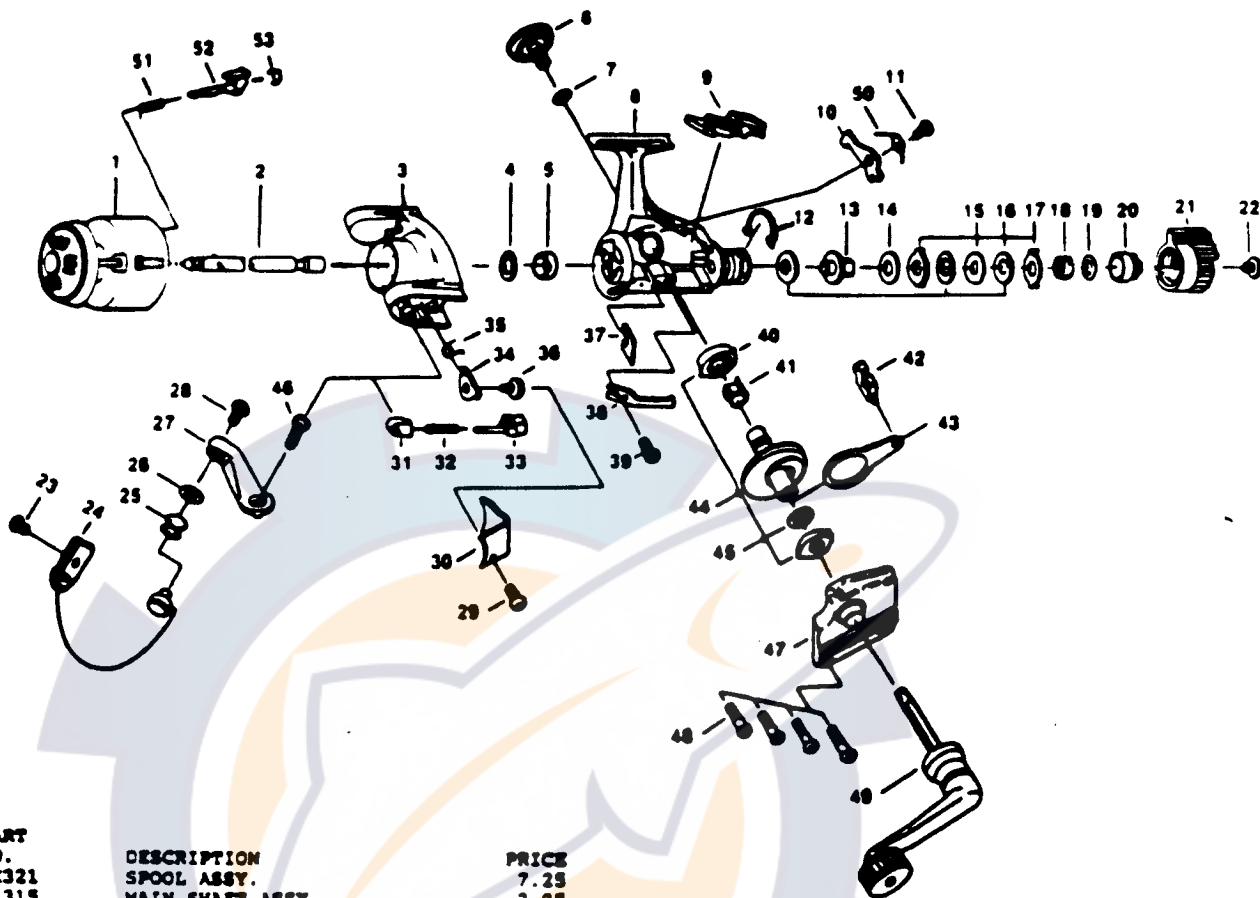

ZEBCO CR10J

KEY PART NO. NO.

KEY PART NO. NO.	DESCRIPTION	PRICE
1 ZK321	SPOOL ASSY.	7.25
2 AL315	MAIN SHAFT ASSY.	2.95
3 ZK309	ROTOR	6.08
4 ALO65	PINION WASHER	.45
5 ALO28	PINION BUSHING	8.60
6 ALO73	HANDLE SCREW	1.35
7 AL105	HANDLE SCREW CAP WASHER	.46
8 ZK001	BODY	5.85
9 ALO59	STOPPER LEVER	.63
10 ALO63	STOPPER	1.72
11 ALO83	STOPPER SCREW	.58
12 ALO33	BAIT CLICK CLAM	1.14
13 AL104	SLIDER HOLDER	.85
14 ALO39	DRAG WASHER 'B'	.46
15 ALO71	DRAG WASHER 'D'	.34
16 ALO77	DRAG WASHER 'B' (FIBER)	.46
17 ALO30	DRAG WASHER 'A'	.85
18 ALO31	DRAG COIL SPRING	.80
19 ALO46	DRAG ADJUST WASHER	.46
20 AL112	DRAG NUT	.85
21 ALO32	DRAG CAP	1.55
22 ALO79	DRAG CAP SCREW	.63
23 AL103	BAIL HOLDER SCREW	.63
24 AL347	BAIL ASSY.	6.02
25 ALO04	LINE ROLLER	1.09
26 AL102	BAIL WASHER	.58
27 ALO07	ARM LEVER	1.65
28 AL108	BAIL SCREW	.39
29 ALO85	BAIL SPRING COVER SCREW	.45
30 ALO87	BAIL SPRING COVER	.85
31 ALO20	SPRING HOLDER	.52
32 ALO22	BAIL SPRING	.52
33 ALO29	KICK LEVER 'B'	.65
34 ALO74	KICK LEVER 'A'	.65
35 ALO49	KICK LEVER SPRING	.39
36 ALO37	KICK LEVER SCREW	.39
37 ALO06	PINION STOPPER	.65

KEY PART NO. NO.

KEY PART NO. NO.	DESCRIPTION	PRICE
38 ALO88	CLICK CLAM	1.14
39 AL101	CLICK CLAM SCREW	.57
40 ALO13	BODY BUSHING	.62
41 ALO86	SLIDER SPRING	.52
42 ALO81	PIN SLIDER	.70
43 ZK025	OSCILLATING SLIDER	1.35
44 ZK012	DRIVE GEAR	2.45
45 ALO26	DRIVE GEAR WASHER	.52
46 ALO51	ARM LEVER SCREW	.58
47 ZK023	BODY COVER	5.25
48 ALO57	BODY COVER SCREW	.85
49 AL318	HANDLE ASSY.	6.30
50 ALO61	STOPPER SPRING	.57
51 AK064	DEPTH PIN SPRING	.52
52 AK063	DEPTH PIN	.65
53 AK062	DEPTH PIN CLIP	.52

Prices subject to change without notice. Prices do not include postage and handling.

PLEASE ORDER BY PART NUMBER

Rev. 11/90

Zebco Division Brunswick Corporation, Box 270, Tulsa, OK 74101 USA 918-638-6681