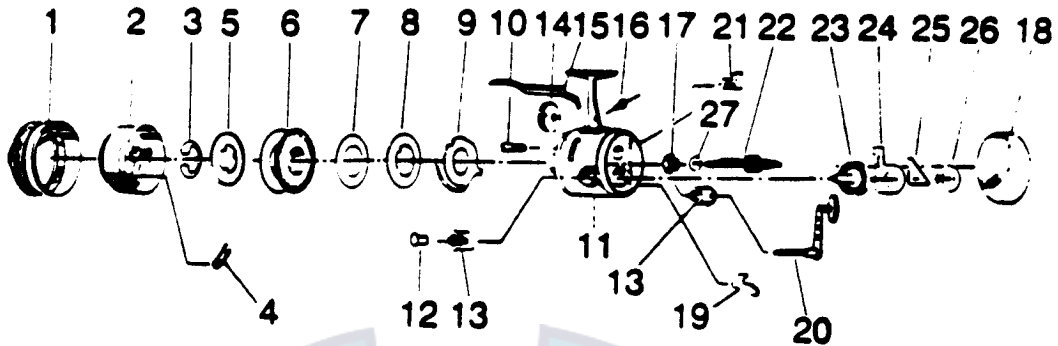

ZEBCO CR40

KEY PART NO. NO.	DESCRIPTION	PRICE
1 BE324-4	FRONT COVER ASSY.	4.34
2 BE310	SPINNERHEAD S/A	4.41
3 X2034	SPOOL CLIP	.29
4 AJ049	PICK UP PIN SPRING	.29
5 BE036	LIP	1.14
6 BE321-8H	SPOOL W/80 H.P. LINE	4.24
7 BJ108	FLAT WASHER	.36
8 BJ040	SPOOL WASHER	.52
9 BJ027	CLUTCH RING	1.27
10 BJ054-2	CLUTCH SCREW	.62
11 BJ301-5	BODY ASSY.	7.77
12 BJ068	CRANK ROD NUT	1.14
13 BJ026	CRANK BEARING	1.14
14 BJ032	CLUTCH WHEEL	.80
15 BJ050-2	FINGER BRAKE	1.49
16 BJ126-2	FINGER BRAKE SCREW	.34
17 BE017	CENTER SHAFT BEARING	.80
18 BJ023-3	BACK COVER	4.82
19 BJ060	ANTI-REV PAWL	.85
20 BJ318-5	HANDLE ASSY	4.41
21 BE002	ANTI-REVERSE ACTUATOR	1.03
22 BE315	CENTERSHAFT S/A	4.02
23 BJ012	CRANK GEAR	1.95
24 BJ014	ANTI-REVERSE DRAG	.80
25 BE061	ANTI-REVERSE PAWL SPRING	.58
26 BJ106	FLAT WASHER	.29
27 BJ107	WASHER (GEAR)	.34

Prices subject to change without notice. Prices do not include postage and handling.

PLEASE ORDER BY PART NUMBER

Rev. 11/90

Zebco Division Brunswick Corporation, Box 270, Tulsa, OK 74101 USA 918-638-6881