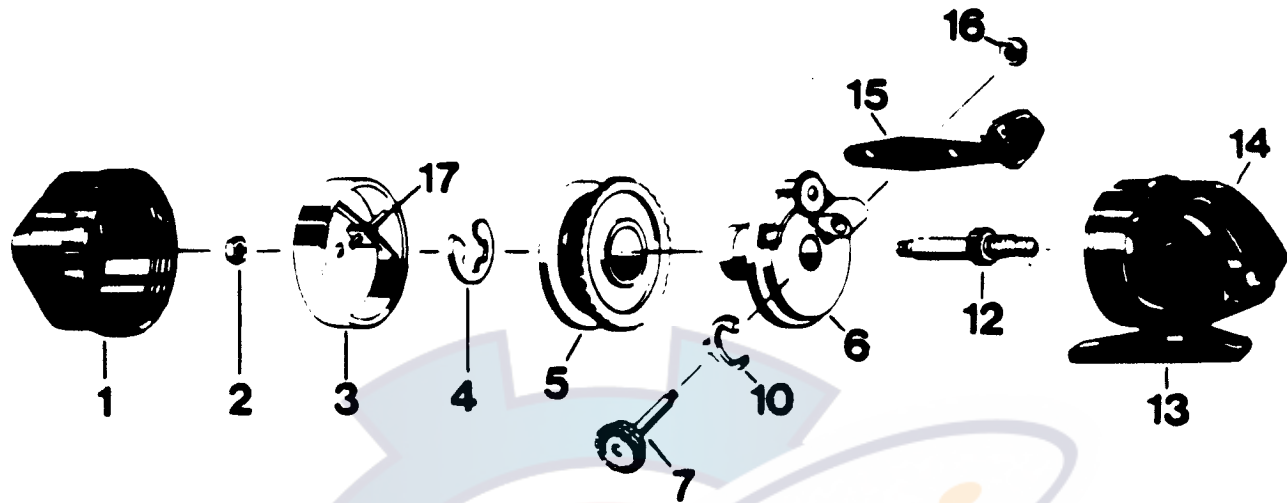

ZEBCO CR6

KEY PART

NO. NO.	DESCRIPTION	PRICE
1 LE324	FRONT COVER ASSY.	4.02
2 J2006	SPINNER HEAD NUT	.41
3 Z2310	SPINNERHEAD ASS'Y	2.91
4 JY034	SPOOL CLIP	.41
5 JY321-6P	SPOOL W/60 LINE	4.87
6 Z2301	BODY ASSY	2.12
7 X2308	CRANK SHAFT SUB-ASSEMBLY	1.80
10 X2353	ANTI REVERSE PAWL	.29
12 Z2315	CENTERSHAFT SUBASSEMBLY	1.83
13 LE323	BACK COVER W/TH. BR.	5.04
14 LE009	THUMB BRAKE	1.05
15 MY318	CRANK HANDLE S/A	1.55
16 AZ003	CRANK NUT	.52
17 AE049	PICK-UP PIN SPRING	.29

Prices subject to change without notice. Prices do not include postage and handling.

PLEASE ORDER BY PART NUMBER

Rev. 11/90

Zebco Division Brunswick Corporation, Box 270, Tulsa, OK 74101 USA 918-626-8891