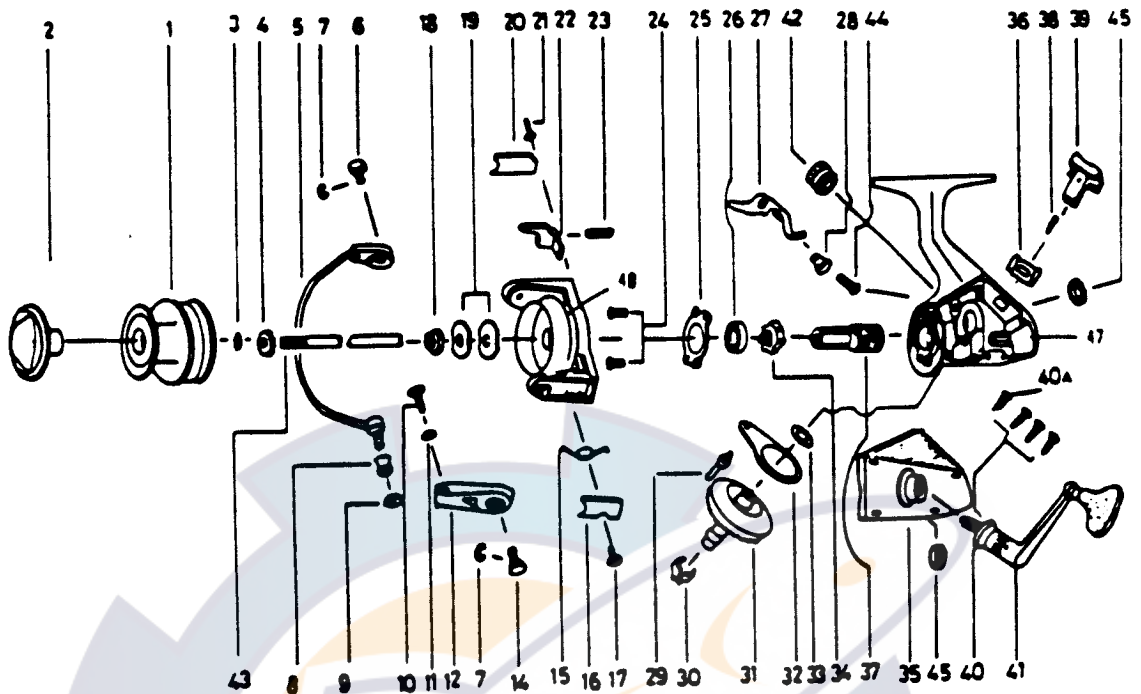

ZEBCO PS2

KEY PART NO. NO.

KEY PART NO. NO.	DESCRIPTION	PRICE
1 WL321	SPOOL ASSY.	5.25
2 MK050	DRAG KNOB ASSY.	4.02
3 LK030	SPOOL ADJ. WASHER	.64
4 LK066	CLICK GEAR	.85
5 NS347	BAIL ARM ASSY.	4.02
6 NS044	BAIL HOLDER PIN	1.14
7 NS002	E-CLIP	.29
8 LK004	LINE ROLLER	2.41
9 NS017	BAIL COLLAR	1.14
10 NS108	BAIL SCREW	.58
11 NS102	BAIL WASHER	.29
12 NS007	ARM LEVER	1.14
14 NS043	ARM LEVER PIN	1.32
15 NS022	BAIL SPRING	.92
16 NS087	BAIL SPRING COVER	1.03
17 NS085	BAIL SPRING CVR SCR	.52
18 NS006	ROTOR NUT	.92
19 NS065	ROTOR RET. WASHER	.69
20 NS024	KICK LEVER COVER	.98
21 NS037	KICK LVR CVR SCR	.52
22 NS019	KICK LEVER	1.61
23 NS049	KICK LEVER SPRING	1.39
24 NS080	BEARING PLATE SCREW	1.14
25 NS040	BEARING PLATE	1.27

KEY PART NO. NO.

KEY PART NO. NO.	DESCRIPTION	PRICE
26 LK028	BEARING	9.59
27 LK063	ANTI-REVERSE CLAW	1.39
28 NS014	A/R CLAW BUSHING	.72
29 NS081	OSC. SLIDER PIN	2.09
30 NS086	SLIDING SPRING	.85
31 NS012	DRIVE GEAR	4.87
32 NS025	OSCILLATING SLIDER	2.98
33 NS026	DRIVE GEAR ADJ. WSKR	.46
34 NS060	RATCHET GEAR	2.87
35 WL023	BODY COVER	5.25
36 NS090	A/R LVR. PLATE SPR.	1.14
37 LK011	PINION GEAR	4.55
38 NS091	A/R LVR. PIN	.46
39 NS059	ANTI-REVERSE LEVER	.92
40 LK057	BODY COVER SCREW	.91
40 NS057	BODY COVER SCREW	.69
41 MK318	HANDLE ASSY.	8.14
42 LK073	HANDLE SCREW CAP	1.98
43 LK315	MAIN SHAFT	4.02
44 NS089	A/R CLAW SCREW	.29
45 NS013	BODY BUSHING	1.24
47 WL001	BODY	2.06
48 GLO09	ROTOR	6.59

Prices subject to change without notice. Prices do not include postage and handling.

PLEASE ORDER BY PART NUMBER

Rev. 11/90

Zebco Division Brunswick Corporation, Box 270, Tulsa, OK 74101 USA 918-638-8651