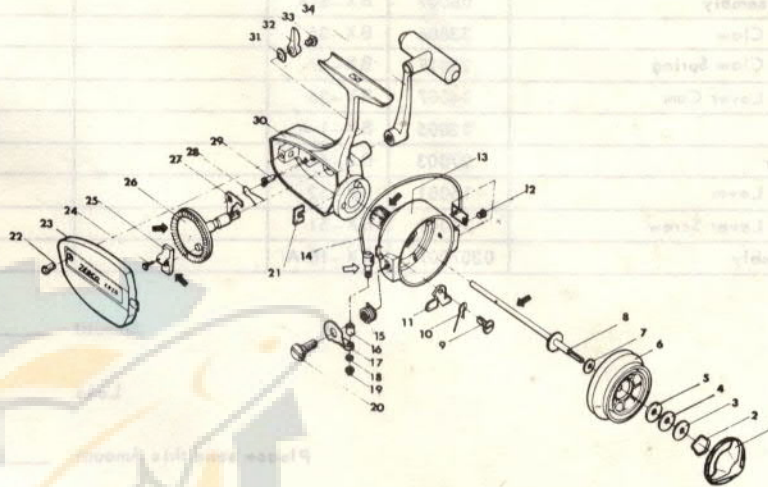

BRUNSWICK CORPORATION
CONSUMER DIVISION
 POST OFFICE BOX 270,
 TULSA, OKLAHOMA 74101

ZEBCO PARTS LIST AND ORDER BLANK

MODEL XR20 SPINNING REEL

PLEASE ORDER BY PART NUMBER, NOT KEY NUMBER

POSTAGE PREPAID

IF REQUIRED REPAIRS CANNOT BE MADE AT YOUR NEAREST FACTORY APPROVED SERVICE STATION, YOU MAY ORDER THE FOLLOWING REPLACEMENT PARTS DIRECT FROM THE FACTORY OR RETURN REEL TO FACTORY.

Your Order No. _____ Date _____
 Charge To _____ Ship To _____
 Address _____ Address _____
 City & State _____ City & State _____

DEFECTIVE PARTS REPLACED AT FACTORY ONLY

KEY NO.	DESCRIPTION	PART NO.		QUANTITY	PRICE	EXTENSION
		OLD	NEW			
1	Drag Knob	32003	BX-32		\$.30	
2	Drag Washer Retainer	28023	BX-28		.10	
3	Metal Washer A	26003	BX-53		.10	
4	Felt Washer B	27045	BX-30		.10	
5	Rubber Washer C	26004	BX-54		.10	
6	Spool Assembly	0206009	BX-21		1.50	
7	Spool Washer	27019	BX-45		.10	
8	Main Shaft Assembly	0212014	BX-15-A		.70	
9	Bail Arm Lever Screw	19003	BX-48		.20*	
10	Bail Arm Lever Spring	28024	BX-42		.20	
11	Bail Arm Lever	15007	BX-43		.20	
12	Bail Arm Seat Screw	21003	BX-47		.10	
13	Rotor Assembly w/Pinion Gear	0205004	BX-9-A		2.05	
14	Bail Arm Assembly	0229004	BX-10		1.10	