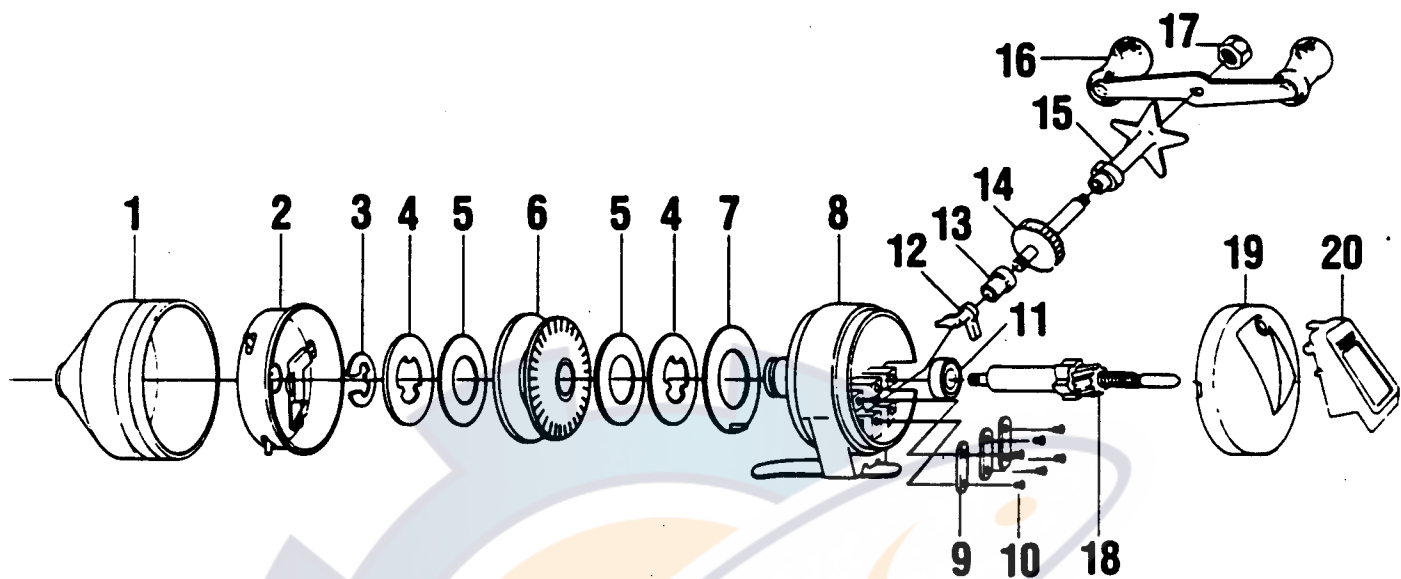

ZEBCO Z1

Key No.	Part No.	Description	Price
1	AZ324	FRONT COVER S/A	7.50
2	KZ310-2	SPINNERHEAD S/A	6.96
3	GZ034-1	SPOOL RETAINER CLIP	.57
4	CJ040-1	SPOOL WASHER (METAL)	.95
5	EE108	SPOOL WASHER	.36
6	AZ021-2	SPOOL - EMPTY	3.00
6	AZ321-2	SPOOL W/14# HI PERF LINE	5.91
7	AZ327	CLUTCH PLATE ASSY.	2.84
8	AZ301	BODY SUB-ASSM	13.87
9	AZ029	BEARING RETAINER	.42
10	AZ057-1	RETAINER SCREWS	.31
11	AZ028	BALL BEARING	6.63
12	AZ052-1	ANTI-REVERSE DRAG	1.71
13	AZ026	CRANK BEARING	.68
14	AZ308	CRANK SHAFT ASSY.	3.38
15	AZ032	CAM SHAFT	3.16
16	AZ318	CRANK HANDLE SUB ASSEMBLY	3.38
17	AZ003	CRANK NUT	.56
18	AZ315	CENTER SHAFT S/A	5.73
19	KZ323-2	BACKCOVER/THUMBSTOP S/A	5.83
20	GE309	THUMBSTOP S/A	1.36

Prices subject to change without notice. Prices do not include postage and handling.

PLEASE ORDER BY PART NUMBER

Rev. 5/93

Zebco Division Brunswick Corporation, Box 270, Tulsa, OK 74101 USA 918-836-5581