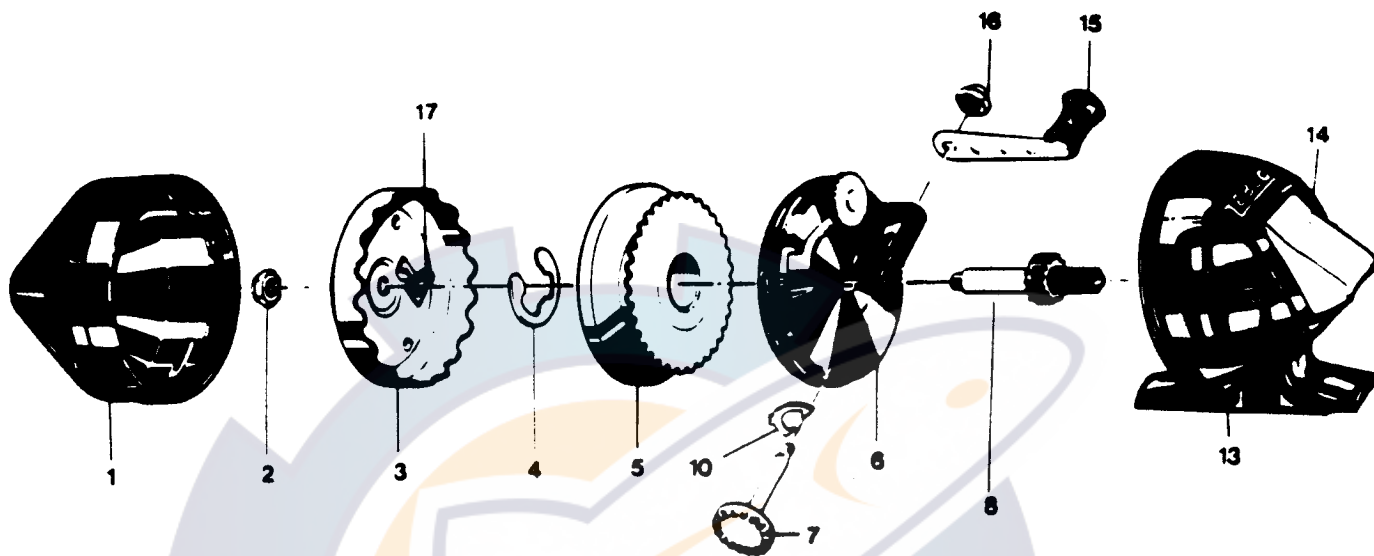

ZEBCO Z20

KEY PART NO. NO.	DESCRIPTION	PRICE
1 XY324	FRONT COVER S/A	1.68
2 JZ006	SPINNER HEAD NUT	.41
3 XZ310	SPINNER HEAD SUB ASSEMBLY	1.91
4 XZ034	SPOOL CLIP	.29
5 XZ021	SPOOL	1.43
6 XZ321-10P	WND SPOOL LUG	2.51
8 XZ301	BODY S/A	2.27
7 XZ308	CRANK SHAFT SUB-ASSEMBLY	1.80
10 XZ315	CENTER SHAFT SUB-ASSEMBLY	1.91
10 XZ063	ANTI REVERSE PAWL	.29
13 XY323	BACK COVER S/A	2.12
14 XZ009-12	THUMBSTOP WARM GREY	.58
15 XZ318-1	HANDLE ASSEMBLY	1.32
16 XZ003-1	CRANK NUT	.39
17 EZ027	SPINNERHEAD SPRING	.31