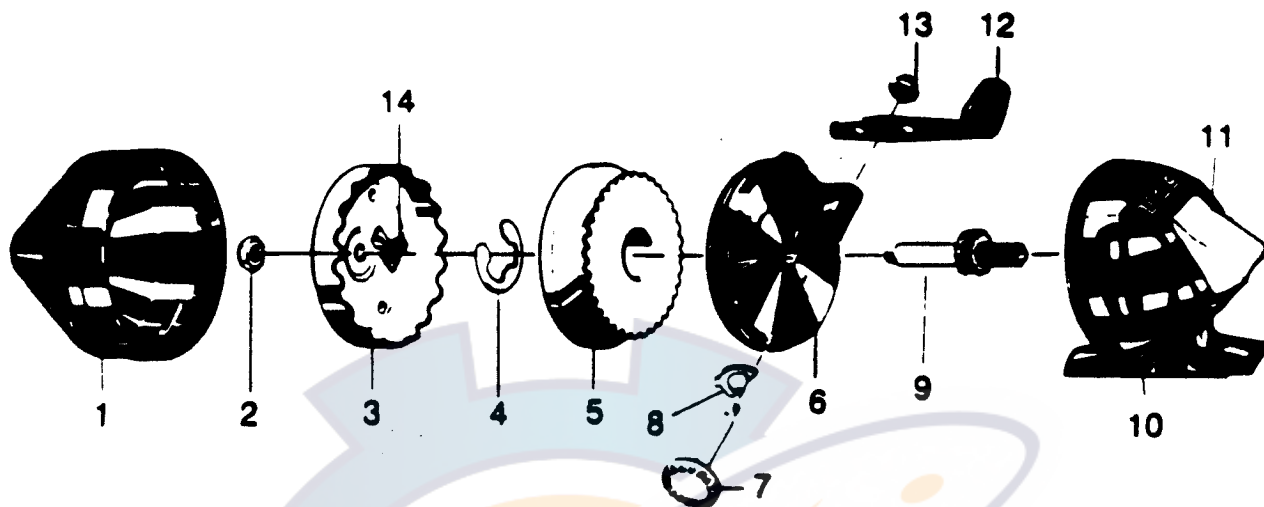

ZEBCO Z22

KEY PART NO. NO.	DESCRIPTION	PRICE
1 NE324	FRONT COVER ASSY.	3.16
2 JZ006	SPINNER HEAD NUT	.41
3 XZ310	SPINNER HEAD SUB ASSEMBLY	1.91
4 XZ034	SPOOL CLIP	.29
5 NE321-10P	SPOOL W/100 ZEBCO LINE	4.55
6 XZ301-2	BODY ASSY.	2.27
7 XZ308	CRANK SHAFT SUB-ASSEMBLY	1.80
8 XZ063	ANTI REVERSE PAWL	.29
9 XZ315	CENTER SHAFT SUB-ASSEMBLY	1.91
10 NE323	BACK COVER W/TH. BR.	2.68
11 NE009	THUMB BRAKE	1.02
12 XZ318-1	HANDLE ASSEMBLY	1.32
13 AZ003	CRANK NUT	.52
14 EZ027	SPINNERHEAD SPRING	.31