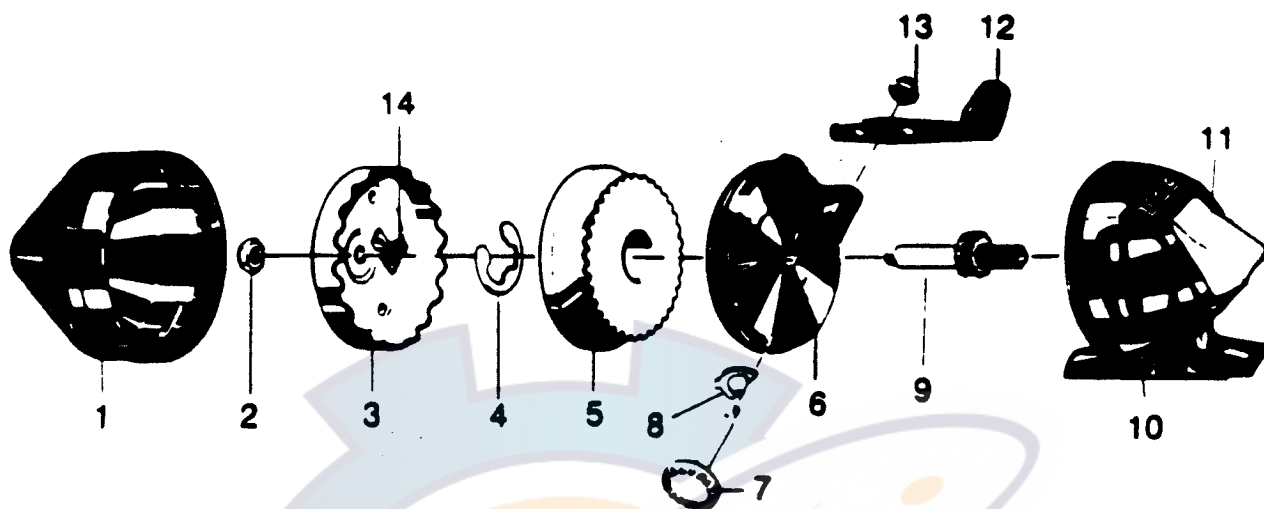

ZEBCO Z22

KEY PART NO. NO.	DESCRIPTION	PRICE
1 NE324	FRONT COVER ASSY.	3.16
2 JZ006	SPINNER HEAD NUT	.41
3 XZ310	SPINNER HEAD SUB ASSEMBLY	1.91
4 XZ034	SPOOL CLIP	.29
5 NE321-10P	SPOOL W/100 ZEBCO LINE	4.55
6 XZ301-2	BODY ASSY.	2.27
7 XZ308	CRANK SHAFT SUB-ASSEMBLY	1.80
8 XZ063	ANTI REVERSE PAWL	.29
9 XZ315	CENTER SHAFT SUB-ASSEMBLY	1.91
10 NE323	BACK COVER W/TH. BR.	2.68
11 NE009	THUMB BRAKE	1.02
12 XZ318-1	HANDLE ASSEMBLY	1.32
13 AZ003	CRANK NUT	.52
14 EZ027	SPINNERHEAD SPRING	.31