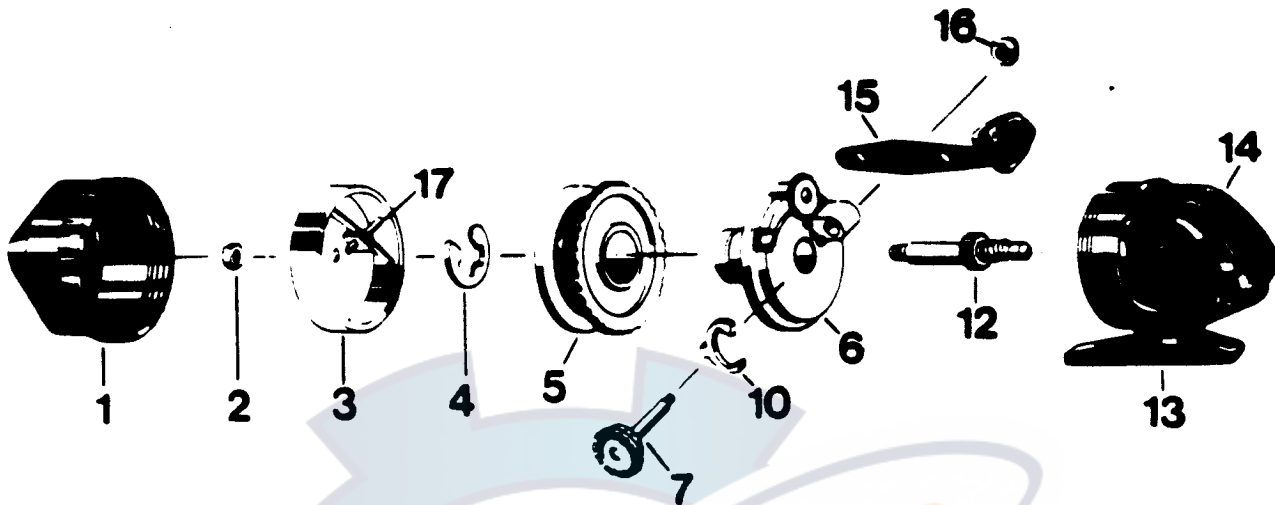

# ZEBCO ZX10

**KEY PART**

NO. NO.	DESCRIPTION	PRICE
1 LE324-2	FRONT COVER ASSY.	4.18
2 JZ006	SPINNER HEAD NUT	.41
3 ZZ310	SPINNERHEAD ASS'Y	2.51
4 JY034	SPOOL CLIP	.41
5 JY321-6P	WIND SPOOL 8# LINE	4.87
6 ZZ301	BODY ASSY	2.12
7 XZ308	CRANK SHAFT SUB-ASSEMBLY	1.80
10 XZ063	ANTI REVERSE PAWL	.29
12 ZZ315	CENTERSHAFT SUBASSEMBLY	1.83
13 LE323-2	BACK COVER W/TH. BR.	5.04
14 LE009	THUMB BRAKE	1.09
15 NY318	CRANK HANDLE S/A	1.55
16 AZ003	CRANK NUT	.52
17 AZ049	PICK-UP PIN SPRING	.29

Prices subject to change without notice. Prices do not include postage and handling.

**PLEASE ORDER BY PART NUMBER**

Rev. 11/90

Zebco Division Brunswick Corporation, Box 270, Tulsa, OK 74101 USA 918-838-8881