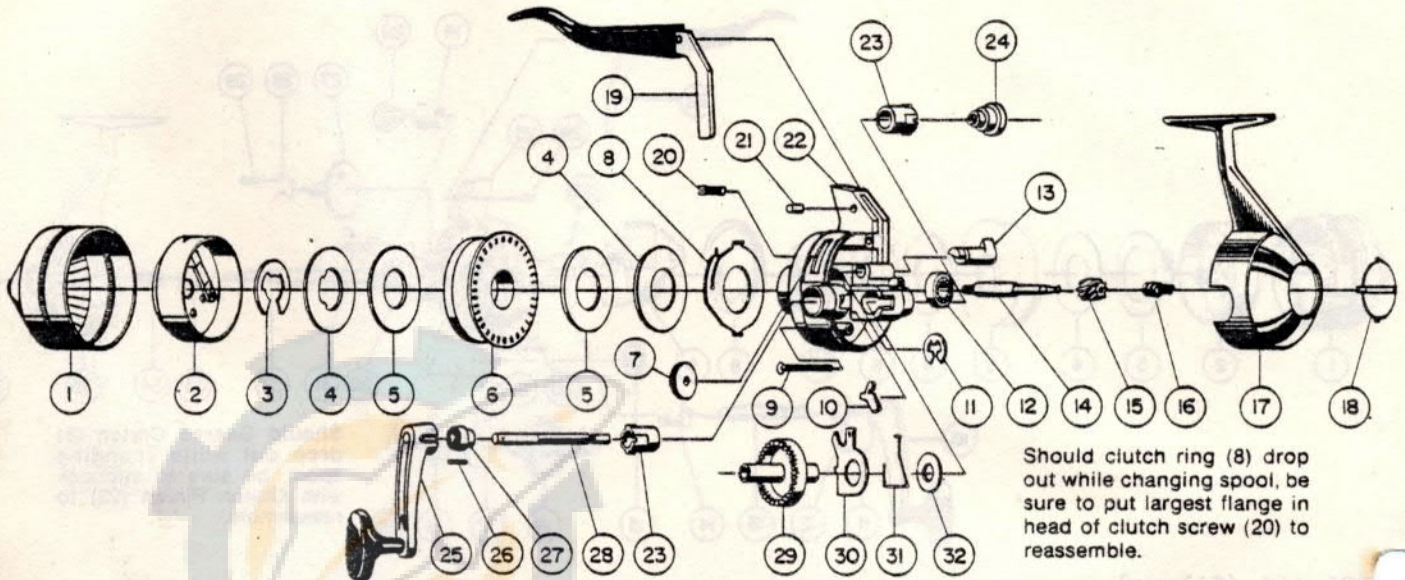

ZEBCO 154™ (Gold)

CLOSED-FACE SPINNING REEL

weight	10.5 oz./298 g		
pound test	8	10	12
yards	120	110	90
meters	110	101	82
gear ratio	3.8:1		

MODEL 154 (Gold)

Key No.	Part No.	Description
1	CJ324-3	Front Cover (Gold)
2	CJ310	Spinner Head
3	GZ034	Retainer Clip
4	CJ040	Spool Washer
5	CJ108	Flat Washer
6	CJ021	Spool (Empty)
7	CJ321-10T	Spool w/10# Trilene
8	CJ032	Clutch Wheel
9	CJ027	Clutch Ring
10	CJ126	Machine Screw
11	CJ060	Anti-Reverse Pawl
12	BJ121	Retaining Clip
13	AZ028	Ball Bearing
14	CJ002	Anti-Reverse Actuator
15	CJ015	*Center Shaft
16	CJ011	*Pinion Gear
17	DJ020	*Center Shaft Spring

Key No.	Part No.	Description
17	CJ023	Back Cover
18	DJ075	Back Cap
19	CJ350	Finger Brake
20	BJ054	Clutch Screw
21	CJ172	Finger Brake Pin
22	CJ301-2	Body Assy. (G) w/Bear.
23	CJ026	Crank Bearing
24	DJ769-1	Crank Rod Nut (G)
25	CJ318-2	(G) Crank Handle(25-28)
26	CJ171	Crank Handle Pin
27	DJ068	Crank Rod Spacer
28	CJ067	Crank Rod
29	CJ012	Crank Gear
30	CJ014	Anti-Reverse Drag
31	CJ061	Anti-Rev. Pawl Spring
32	CJ106	Washer

*Available as One Unit,
CJ315 Center Shaft Assy.

PLEASE ORDER BY PART NUMBER