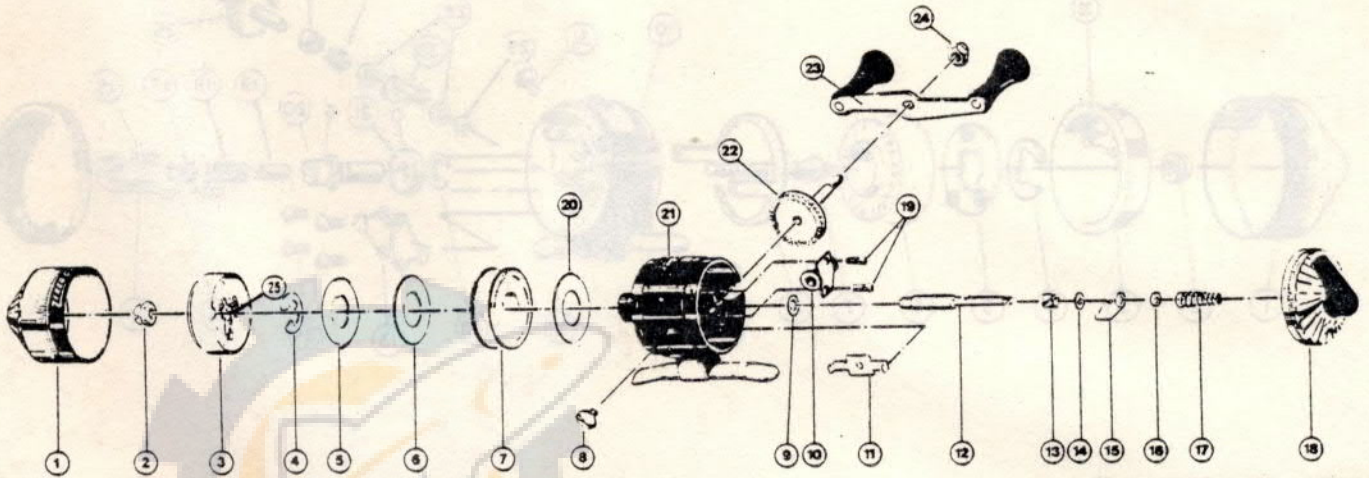

ZEBCO 171™ (Gold)

weight	3.7 oz./105 g		
pound test	4	6	8
yards	88	60	46
meters	78	55	41

MODEL 171 (Gold)

Key No.	Part No.	Description	Key No.	Part No.	Description
1	AJ324-2	Front Cover Assy. (Gold)	13	AJ011	*Pinion Gear
2	AJ006	Spinner Head Nut	14	AJ106	*Teflon Shaft Washer
3	AJ310	Spinner Head Assy.	15	AJ014	*Anti-Reverse Drag
4	XZ034	Spool Clip	16	AJ079	*Nylon Shaft Washer
5	BJ040	Spool Washer	17	AJ020	*Center Shaft Spring
6	BJ108	Flat Washer	18	AJ323-2	Back Cover (G)
7	AJ021	Spool (Empty)	19	AJ057	Bearing Retainer Screw
8	AJ321-6T	Spool w/6# Trilene	20	AJ107	Flat Washer
	AJ055	Cover Lock Screw	21	AJ301-2	Body Assy.
9	AJ058	Pinion Washer	22	AJ308	Crank Gear Assy.
10	AJ026	Crank Bearing	23	AJ318	Crank Handle
11	AJ056	Cover Lock	24	AZ003	Crank Nut (or XZ003-1)
12	AJ015	*Center Shaft	25	AJ049	Spinner Head Spring

*Available as One Unit,
AJ315 Center Shaft Assy.

PLEASE ORDER BY PART NUMBER

Zebco Division Brunswick Corporation, Box 270, Tulsa, OK 74101 USA 918-836-5581