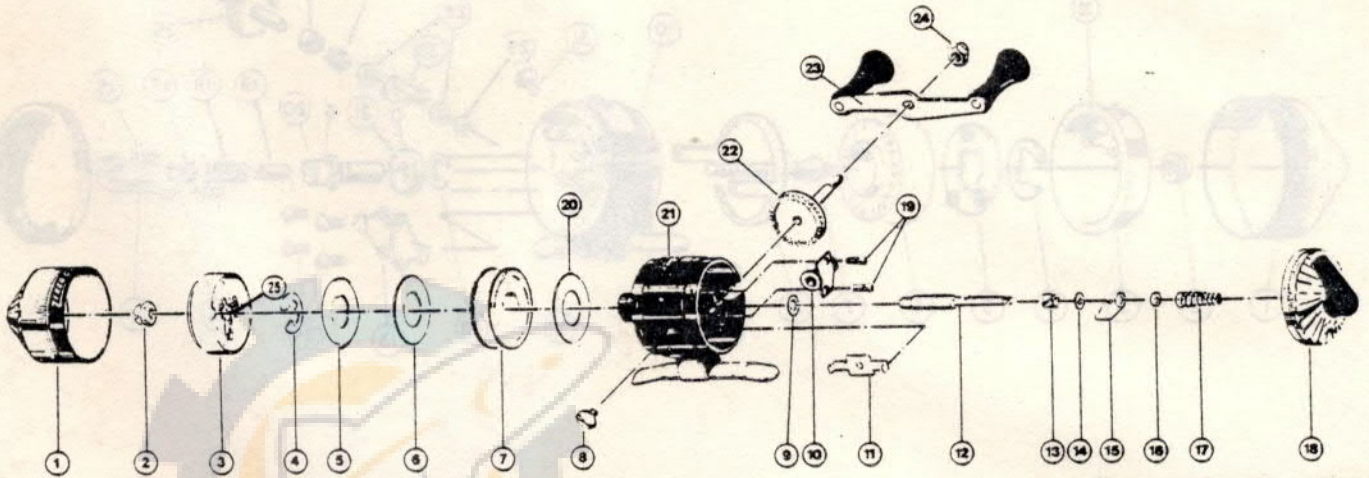

ZEBCO 171™ (Gold)

weight	3.7 oz./105 g
pound test	4 8 8
yards	88 60 46
meters	78 55 41

MODEL 171 (Gold)

Key No.	Part No.	Description	Key No.	Part No.	Description
1	AJ324-2	Front Cover Assy. (Gold)	13	AJ011	*Pinion Gear
2	AJ006	Spinner Head Nut	14	AJ106	*Teflon Shaft Washer
3	AJ310	Spinner Head Assy.	15	AJ014	*Anti-Reverse Drag
4	XZ034	Spool Clip	16	AJ079	*Nylon Shaft Washer
5	BJ040	Spool Washer	17	AJ020	*Center Shaft Spring
6	BJ108	Flat Washer	18	AJ323-2	Back Cover (G)
7	AJ021	Spool (Empty)	19	AJ057	Bearing Retainer Screw
8	AJ321-6T	Spool w/6# Trilene	20	AJ107	Flat Washer
	AJ055	Cover Lock Screw	21	AJ301-2	Body Assy.
9	AJ058	Pinion Washer	22	AJ308	Crank Gear Assy.
10	AJ026	Crank Bearing	23	AJ318	Crank Handle
11	AJ056	Cover Lock	24	AZ003	Crank Nut (or XZ003-1)
12	AJ015	*Center Shaft	25	AJ049	Spinner Head Spring

*Available as One Unit,
AJ315 Center Shaft Assy.

PLEASE ORDER BY PART NUMBER

Zebco Division Brunswick Corporation, Box 270, Tulsa, OK 74101 USA 918-836-5581