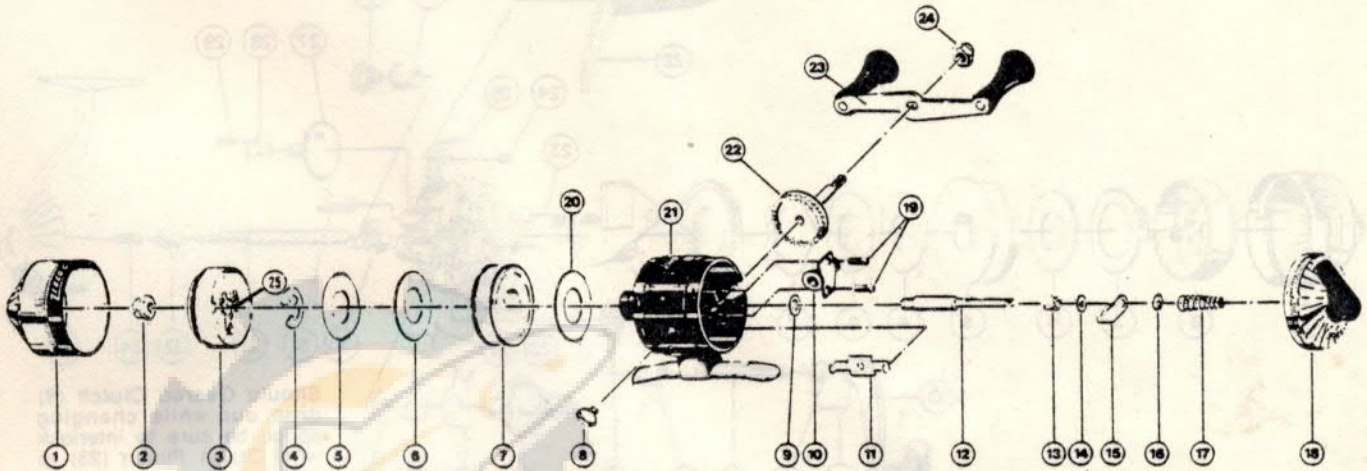

# ZEBCO 171™ (Silver)

(113)

weight	3.7 oz/105 g		
pound test	4	6	8
yards	85	60	45
meters	78	55	41

210  
200  
~~200~~  
420

## MODEL 171 (Silver)

Key No.	Part No.	Description	Key No.	Part No.	Description
1	AJ324-1	Front Cover Assy. (S)	13	AJ011	*Pinion Gear
2	AJ006	Spinner Head Nut	14	AJ106	*Teflon Shaft Washer
3	AJ310	Spinner Head Assy.	15	AJ014	*Anti-Reverse Drag
4	XZ034	Spool Clip	16	AJ079	*Nylon Shaft Washer
5	BJ040	Spool Washer	17	AJ020	*Center Shaft Spring
6	BJ108	Flat Washer	18	AJ323-1	Back Cover (S)
7	AJ021	Spool (Empty)	19	AJ057	Bearing Retainer Screw
8	AJ321-6T	Spool w/6# Trilene	20	AJ107	Flat Washer
9	AJ055	Cover Lock Screw	21	AJ301-1	Body Assy. (Silver)
10	AJ058	Pinion Washer	22	AJ308	Crank Gear Assy.
11	AJ026	Crank Bearing	23	AJ318	Crank Handle
12	AJ056	Cover Lock	24	XZ003-1	Crank Nut
13	AJ015	*Center Shaft	25	AJ049	Spinner Head Spring

\*Available as One Unit,  
AJ315 Center Shaft Assy.

PLEASE ORDER BY PART NUMBER

Zebco Division Brunswick Corporation, Box 270, Tulsa, OK 74101 USA 918-836-5581