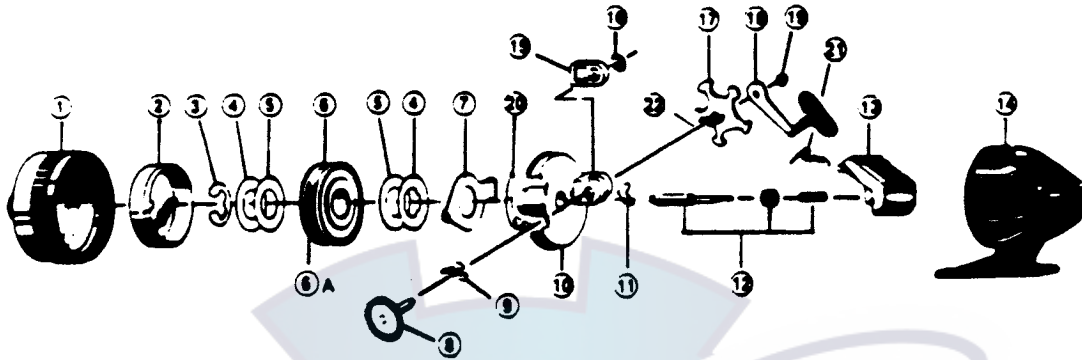

# ZEBCO PRO STAFF 2010N, 2020N, 2030N

2010N			
KEY PART NO. NO.	DESCRIPTION	PRICE	
1	QY324-5	FRONT COVER S/A	4.43
2	QY310	SPINNER HEAD ASSEMBLY	4.64
3	XZ034	SPOOL CLIP	.29
4	BJ040	SPOOL WASHER	.52
5	BJ108	FLAT WASHER	.36
6	QY021	SPOOL	2.00
6	QY036	SPOOL LIP WASHER	.46
5	QY321-6H	WOUND SPOOL W/ LINE 6#	4.49
7	QY027	CLUTCH RING	.82
8	QY308	CRANK SHAFT ASSEMBLY	2.83
9	JY061	PAWL ACTUATOR	.41
10	QY301	BODY ASSEMBLY	6.08
11	JY060	ANTI-REVERSE PAWL	.41
12	QY315	CENTERSHAFT ASSEMBLY	3.30
13	TY009	THUMB STOP	.93
14	QY323-5	BACK COVER ASSY.	5.77
15	JY054	SLIDE DRAG ACTUATOR	1.18
16	JY121	RETAINER CLIP	.36
17	QY032-1	DRAG STAR	.41
18	QY318-5	HANDLE ASSY.	2.83
19	AZ003	CRANK NUT	.52
20	RY033	RATCHET SPRING	.39
21	QY038	THUMB STOP SPRING	.46
22	QY026-3	CRANK SHAFT BUSHING	2.16

2020N			
KEY PART NO. NO.	DESCRIPTION	PRICE	
1	JY324-12	FRONT COVER S/A	4.43
2	JY310	SPINNERHEAD	4.64
3	JY034	SPOOL CLIP	.41
4	JY040	SPOOL WASHER	.72
5	JY108	FLAT WASHER, DRAG	.35
6	JY021	SPOOL	2.00
6	JY321-8H	WOUND SPOOL 8# MONO HP	4.87
7	NY027	CLUTCH RING	.82
8	JY308	CRANK GEAR SUB-ASSEMBLY	2.83
9	JY061	PAWL ACTUATOR	.41
10	JY301	BODY SUB-ASSM	7.42
11	JY060	ANTI-REVERSE PAWL	.41
12	JY315	CENTER SHAFT S/A	3.35
13	KY009	THUMB STOP	.93
14	JY323-5	BACK COVER S/A	6.08
15	JY054	SLIDE DRAG ACTUATOR	1.18
16	JY121	RETAINER CLIP	.36
17	JY032-1	DRAG STAR	.39
18	JY318-5	HANDLE ASSY.	2.83
19	AZ003	CRANK NUT	.52
20	RY033	RATCHET SPRING	.39
21	QY038	THUMB STOP SPRING	.46
22	WY026	CRANK SHAFT BUSHING	2.16