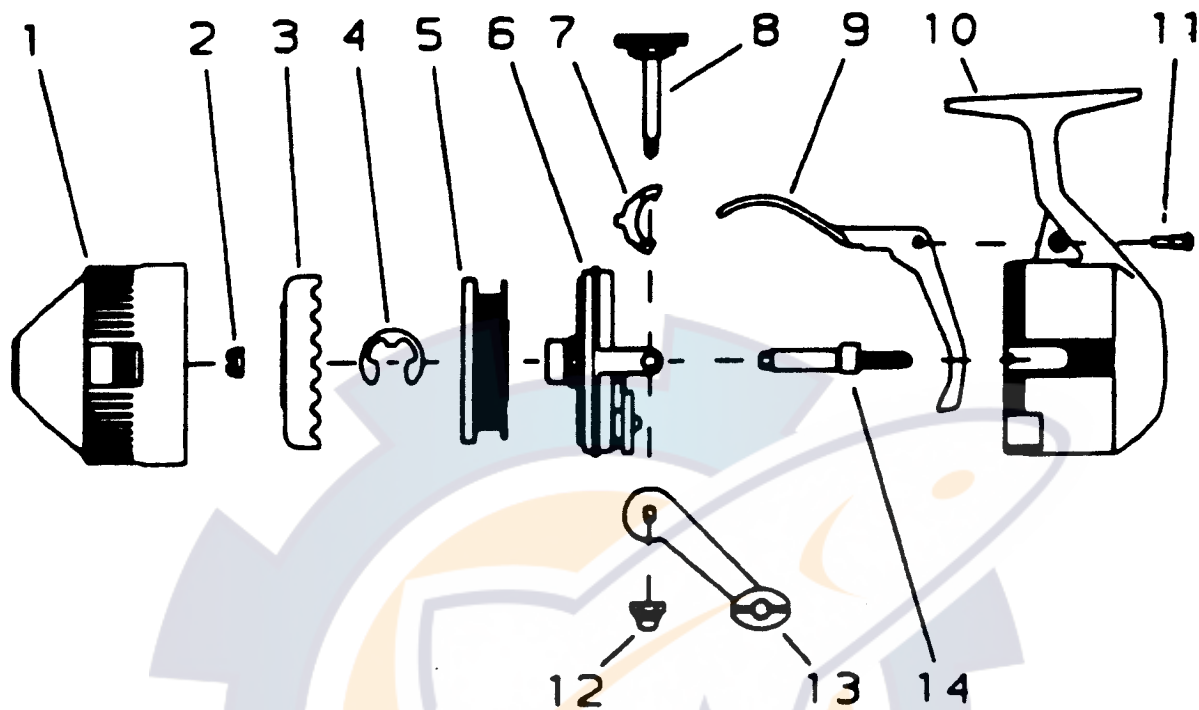

www.reelschematic.com
ZEBCO SHOOTER 99

Key No.	Part No.	Description
1	NE324-2	Assembly - Frontcover
2	JZ006	Spinnerhead Nut
3	OJ310	Assembly - Spinnerhead
4	XZ034	Spool Clip
5	XZ321-8G	Assembly - Spool
6	XZ301	Assembly - Body
7	OJ063	Anti-Reverse Pawl

Key No.	Part No.	Description
8	XZ308	Assembly - Crankshaft
9	OJ050	Trigger
10	OJ023	Backcover
11	BJ126	Screw
12	AZ003	Crank Nut
13	KY318-3	Assembly - Handle
14	XZ315	Assembly - Centershaft

PLEASE ORDER BY PART NUMBER