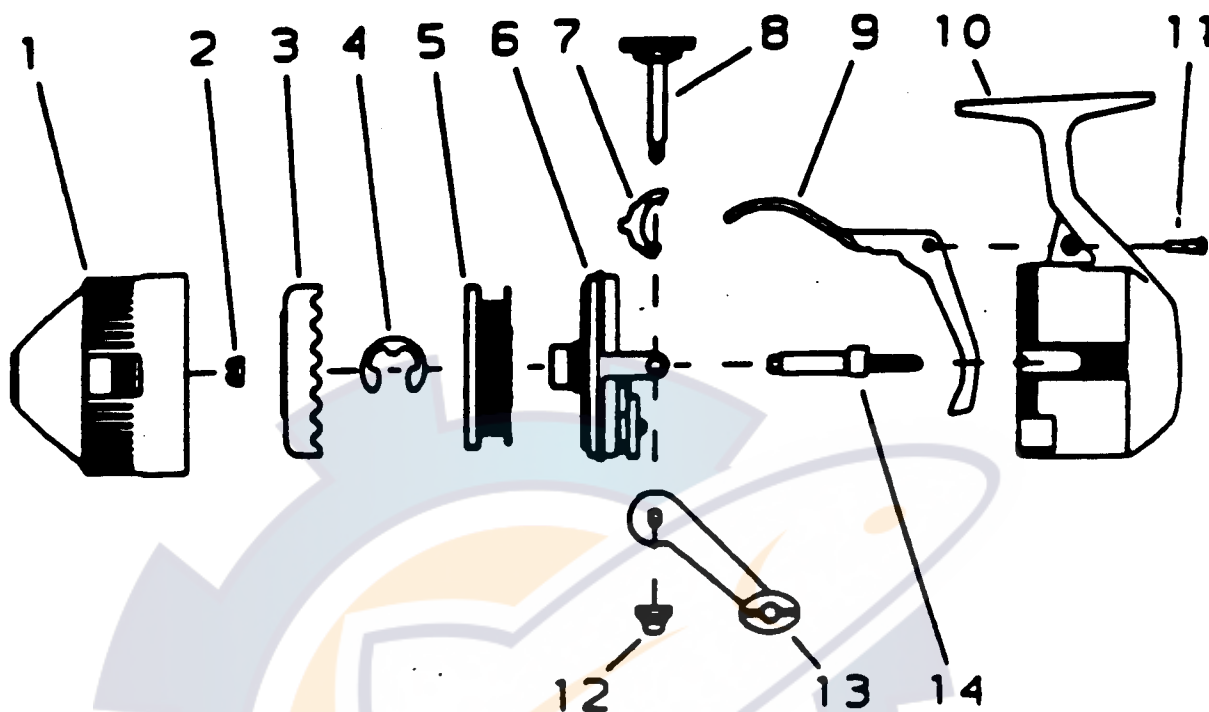

ZEBCO SHOOTER 99

Key No.	Part No.	Description	Price
1	NE324-2	FRONT COVER	2.63
2	JZ006	SPINNER HEAD NUT	.44
3	OJ310	SPINNERHEAD	2.83
4	XZ034	SPOOL CLIP	.33
5	XZ321-8G	SPOOL W/LINE	2.69
6	XZ301	BODY S/A	2.43
7	OJ063	ANTI-REVERSE PAWL	.67
8	XZ308	CRANK SHAFT SUB-ASSEMBLY	1.93
9	OJ050	TRIGGER	2.73
10	OJ023	BACK COVER	3.19
11	BJ126	FINGER BRAKE SCREW	.31
12	AZ003	CRANK NUT	.56
13	KY318-3	HANDLE ASSY.	3.25
14	XZ315	CENTER SHAFT SUB-ASSEMBLY	2.05

Prices subject to change without notice. Prices do not include postage and handling.

PLEASE ORDER BY PART NUMBER

Rev. 5/93

Zebco Division Brunswick Corporation, Box 270, Tulsa, OK 74101 USA 918-836-5581